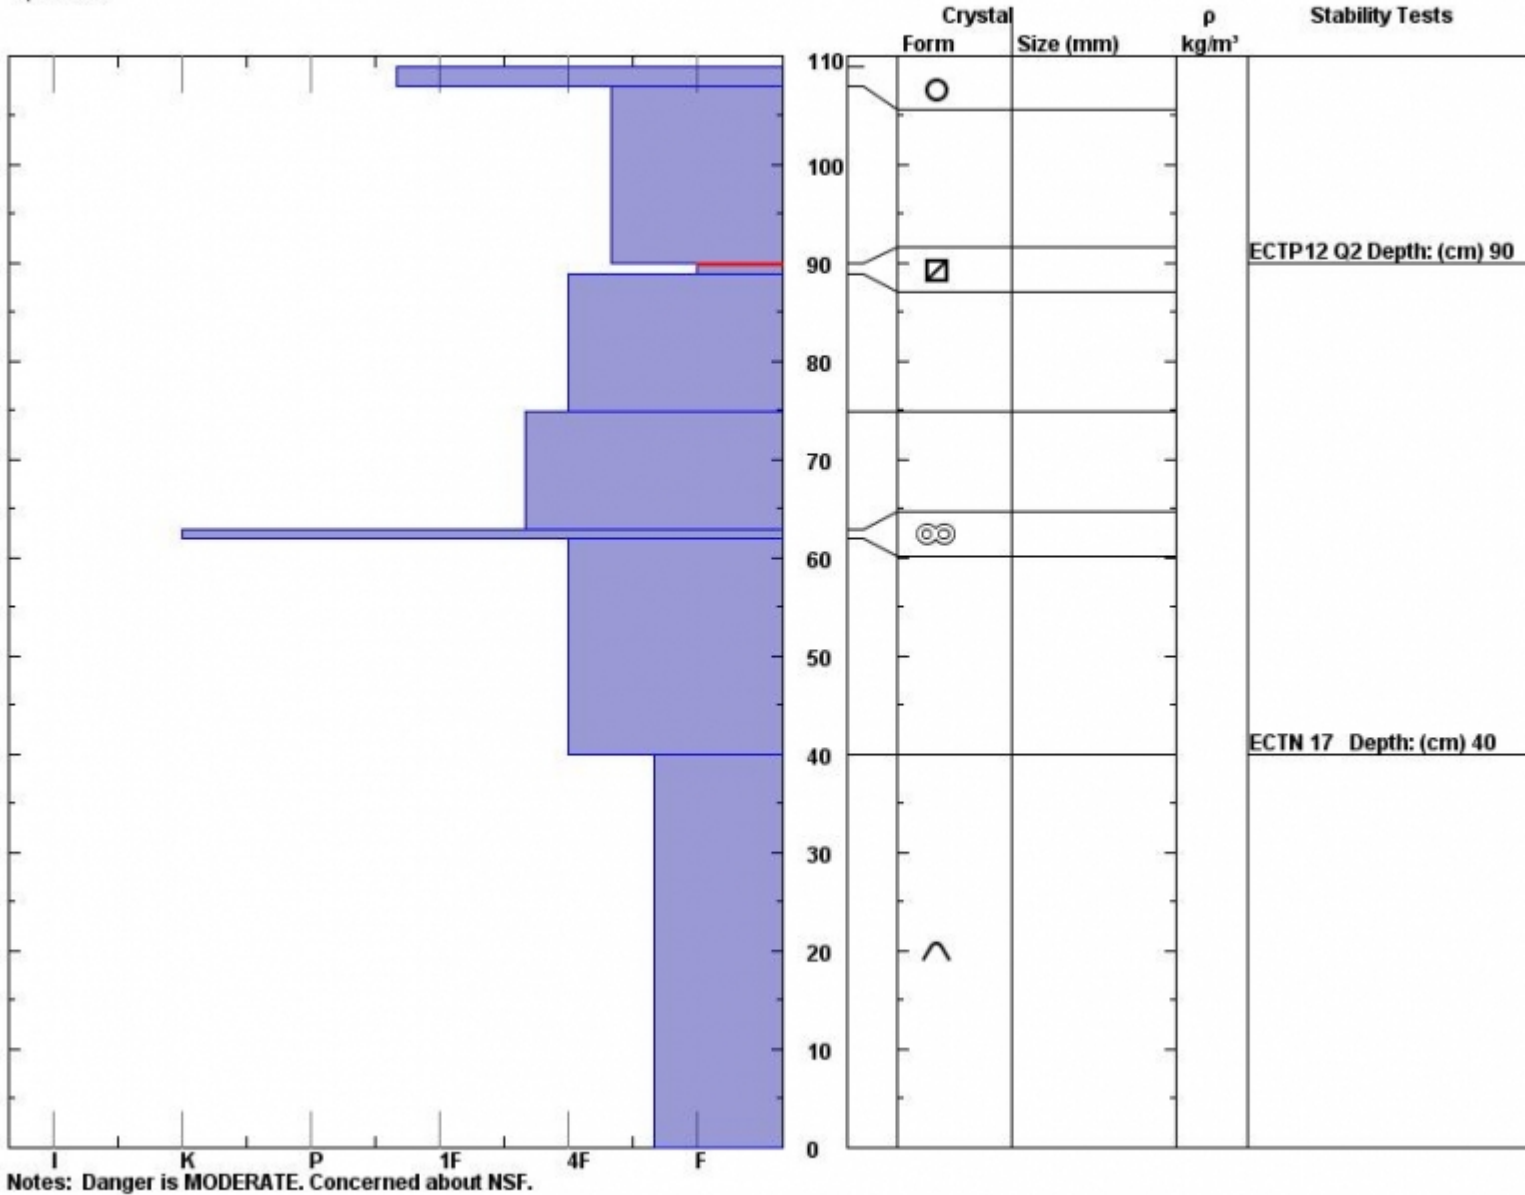

Snow Pit Profile  
**Wx Station: Taylor Fk**  
**S. Madison, MT**  
 Elevation (ft) **9360**  
 Aspect: **100**  
 Specifics:

Observer: **Doug Chabot**  
**Sun Mar 20 10:41:00 MDT 2016**  
 Co-ord: **44.97527 N 111.31384 W**  
 Slope: **32**  
 Wind loading:

Stability on similar slopes: **Fair**  
 Air Temperature: **1 C**  
 Sky Cover: **Clear**  
 Precipitation: **None**  
 Wind: **Calm**

**HS110**  
 Stability Test Notes:

Layer note  
**89-90: Pro**

Advisory Region  
 Southern Madison  
 Southern Madison, 2016-03-21