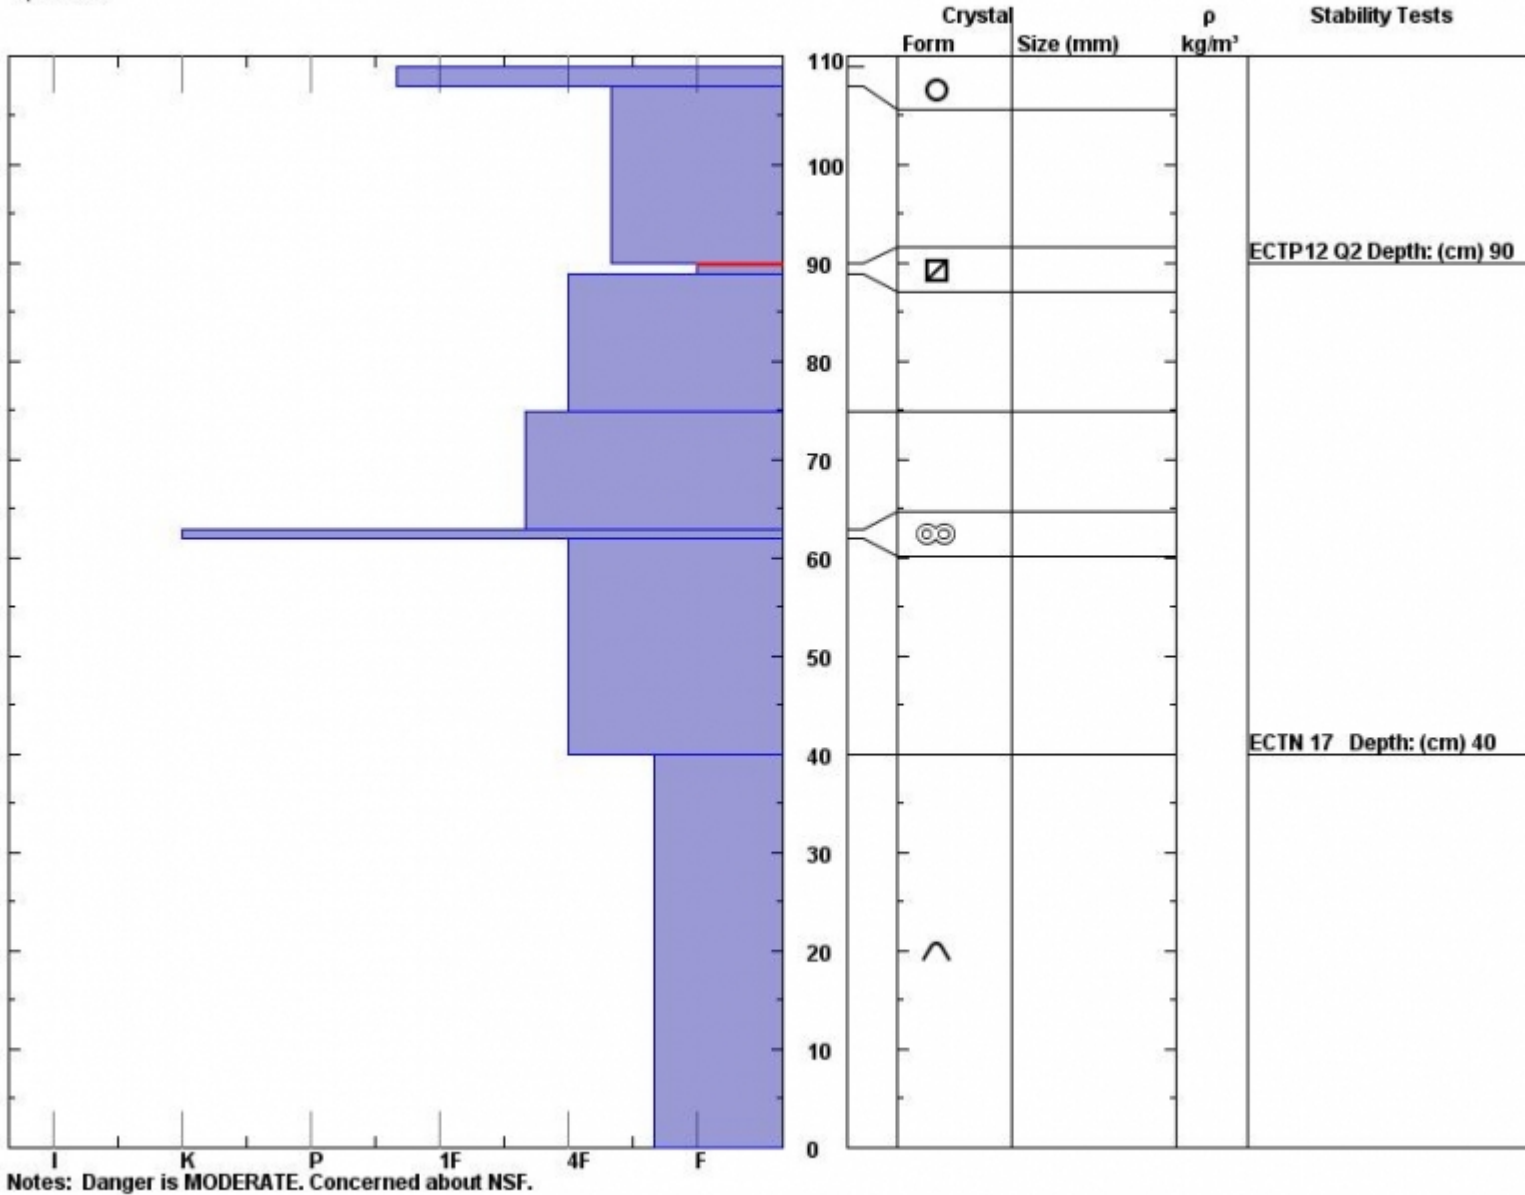

Snow Pit Profile
Wx Station: Taylor Fk
S. Madison, MT
 Elevation (ft) **9360**
 Aspect: **100**
 Specifics:

Observer: **Doug Chabot**
Sun Mar 20 10:41:00 MDT 2016
 Co-ord: **44.97527 N 111.31384 W**
 Slope: **32**
 Wind loading:

Stability on similar slopes: **Fair**
 Air Temperature: **1 C**
 Sky Cover: **Clear**
 Precipitation: **None**
 Wind: **Calm**

HS110
 Stability Test Notes:

Layer note
89-90: Pro

Advisory Region
 Southern Madison
 Southern Madison, 2016-03-21