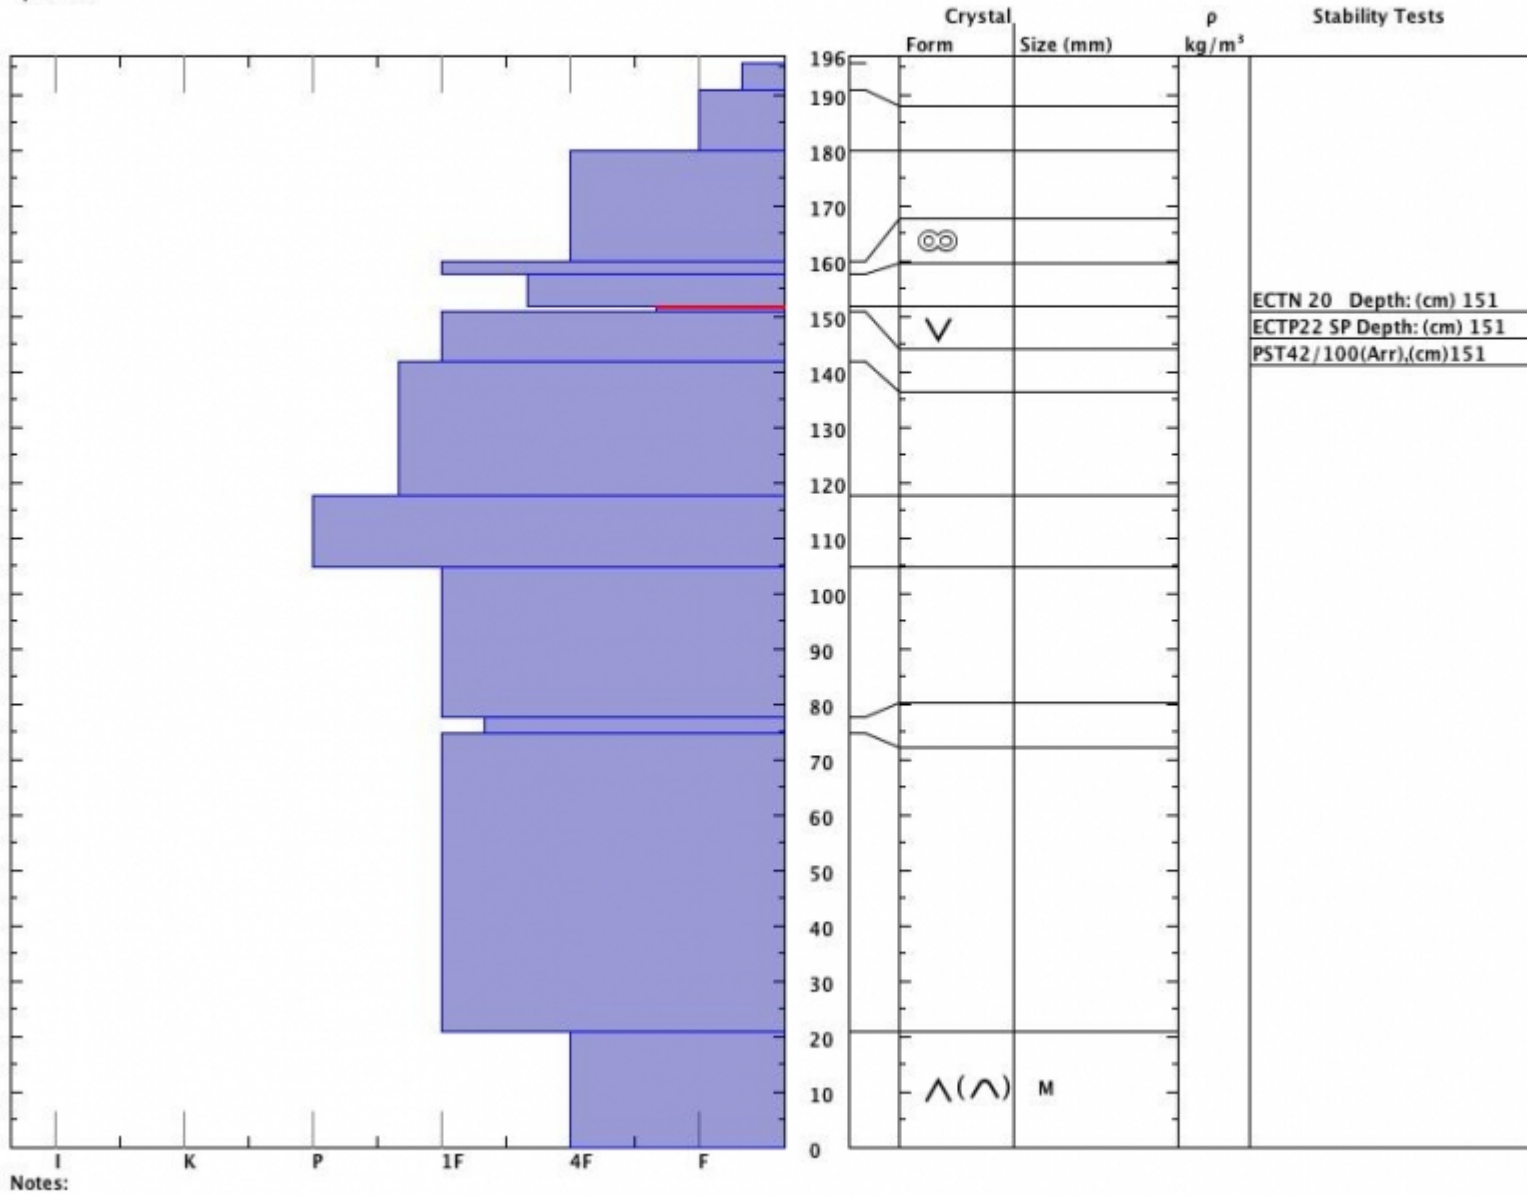

Snow Pit Profile  
**Lionhead, Ski Hill**  
**Henry, MT**  
 Elevation (ft) **8050**  
 Aspect: **40**  
 Specifics:

Observer: **Alex Marienthal**  
**Wed Mar 16 18:26:07 MDT 2016**  
 Co-ord: **N W**  
 Slope: **26**  
 Wind loading: **previous**

Stability on similar slopes: **Good**  
 Air Temperature: **C**  
 Sky Cover: **sky 3/8 to 4/8 covered**  
 Precipitation: **None**  
 Wind: **Calm**

Stability Test Notes: **151: CPST 47/100 arr**  
 Layer notes: **151-152: F**