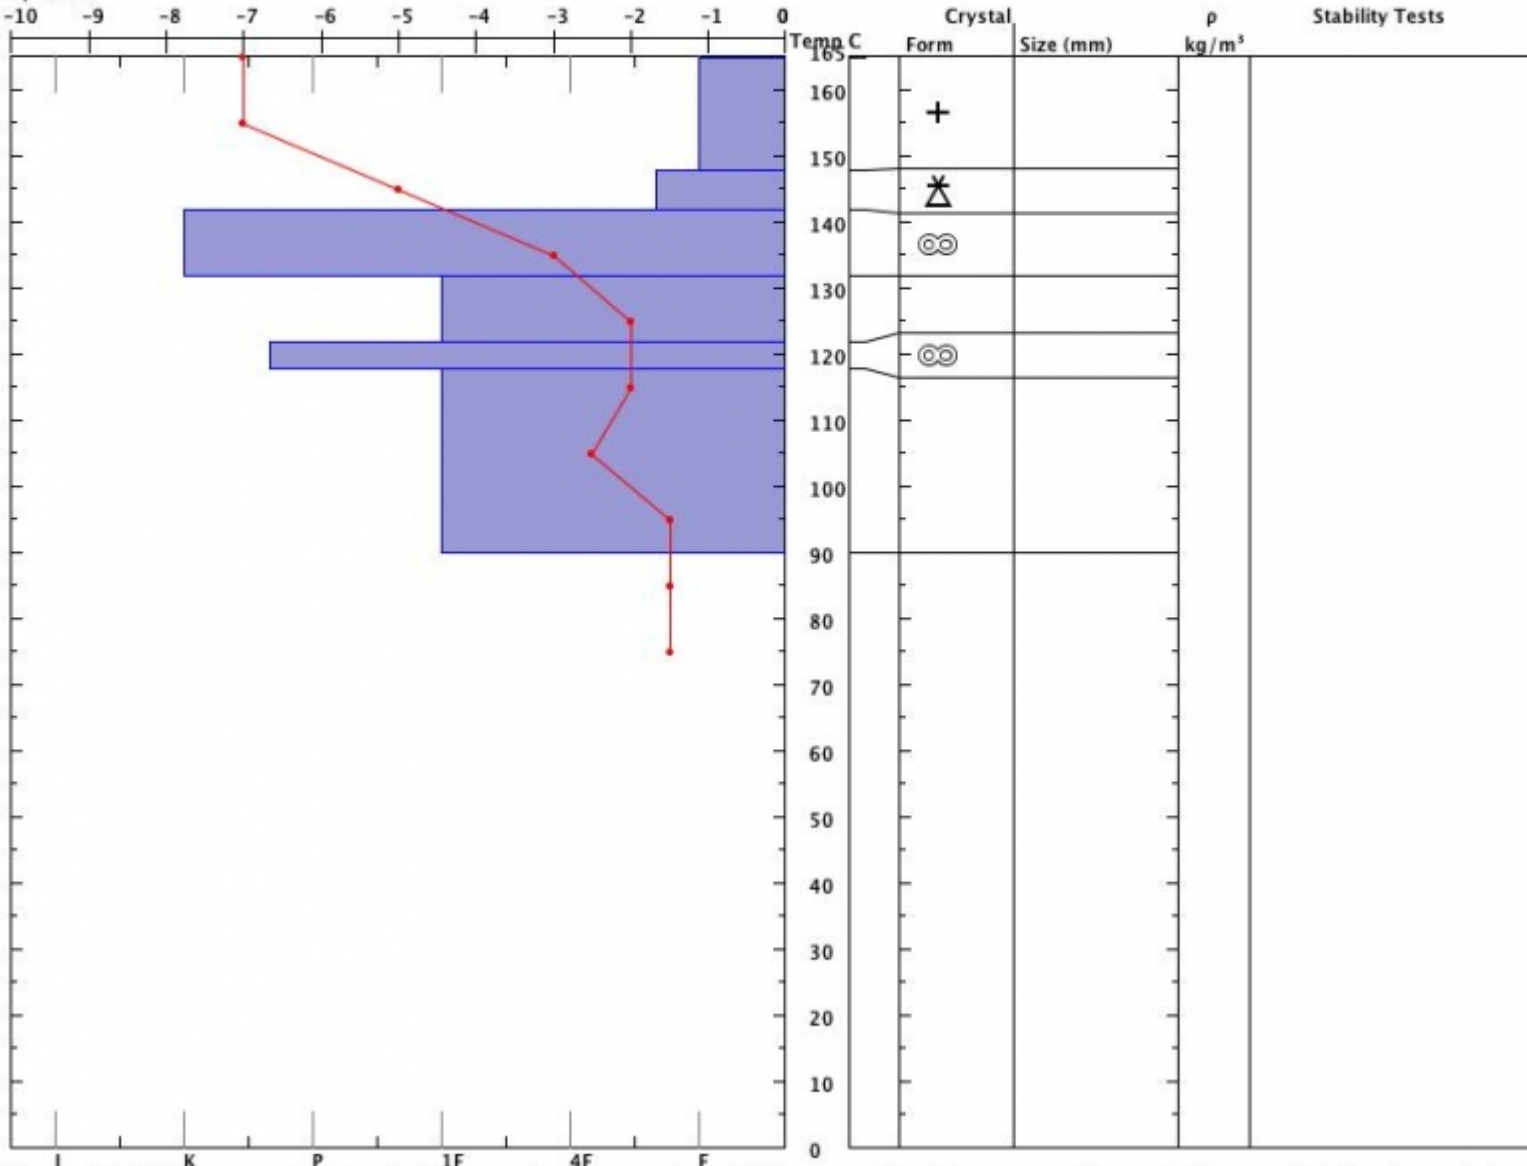

Snow Pit Profile

Beehive Basin

N. Madison, MT

Elevation (ft) **9200**

Aspect:

Specifics:

Observer: **Alex Marienthal**

Tue Mar 15 10:45:00 MDT 2016

Co-ord: **N W**

Slope:

Wind loading: **no**

Stability on similar slopes: **Good**

Air Temperature: **C**

Sky Cover:

Precipitation: **None**

Wind: **W Moderate**

Stability Test Notes:

Layer notes

Notes: W/ JM, CB. New snow bonded well with crust, and old snow surface on W,S,E aspects. Wind pillows were stubborn and did not crack. A skier triggered a few small wind slabs near here on NE aspect. Neither of us had any sluffing in steep, 40 degree terrain.