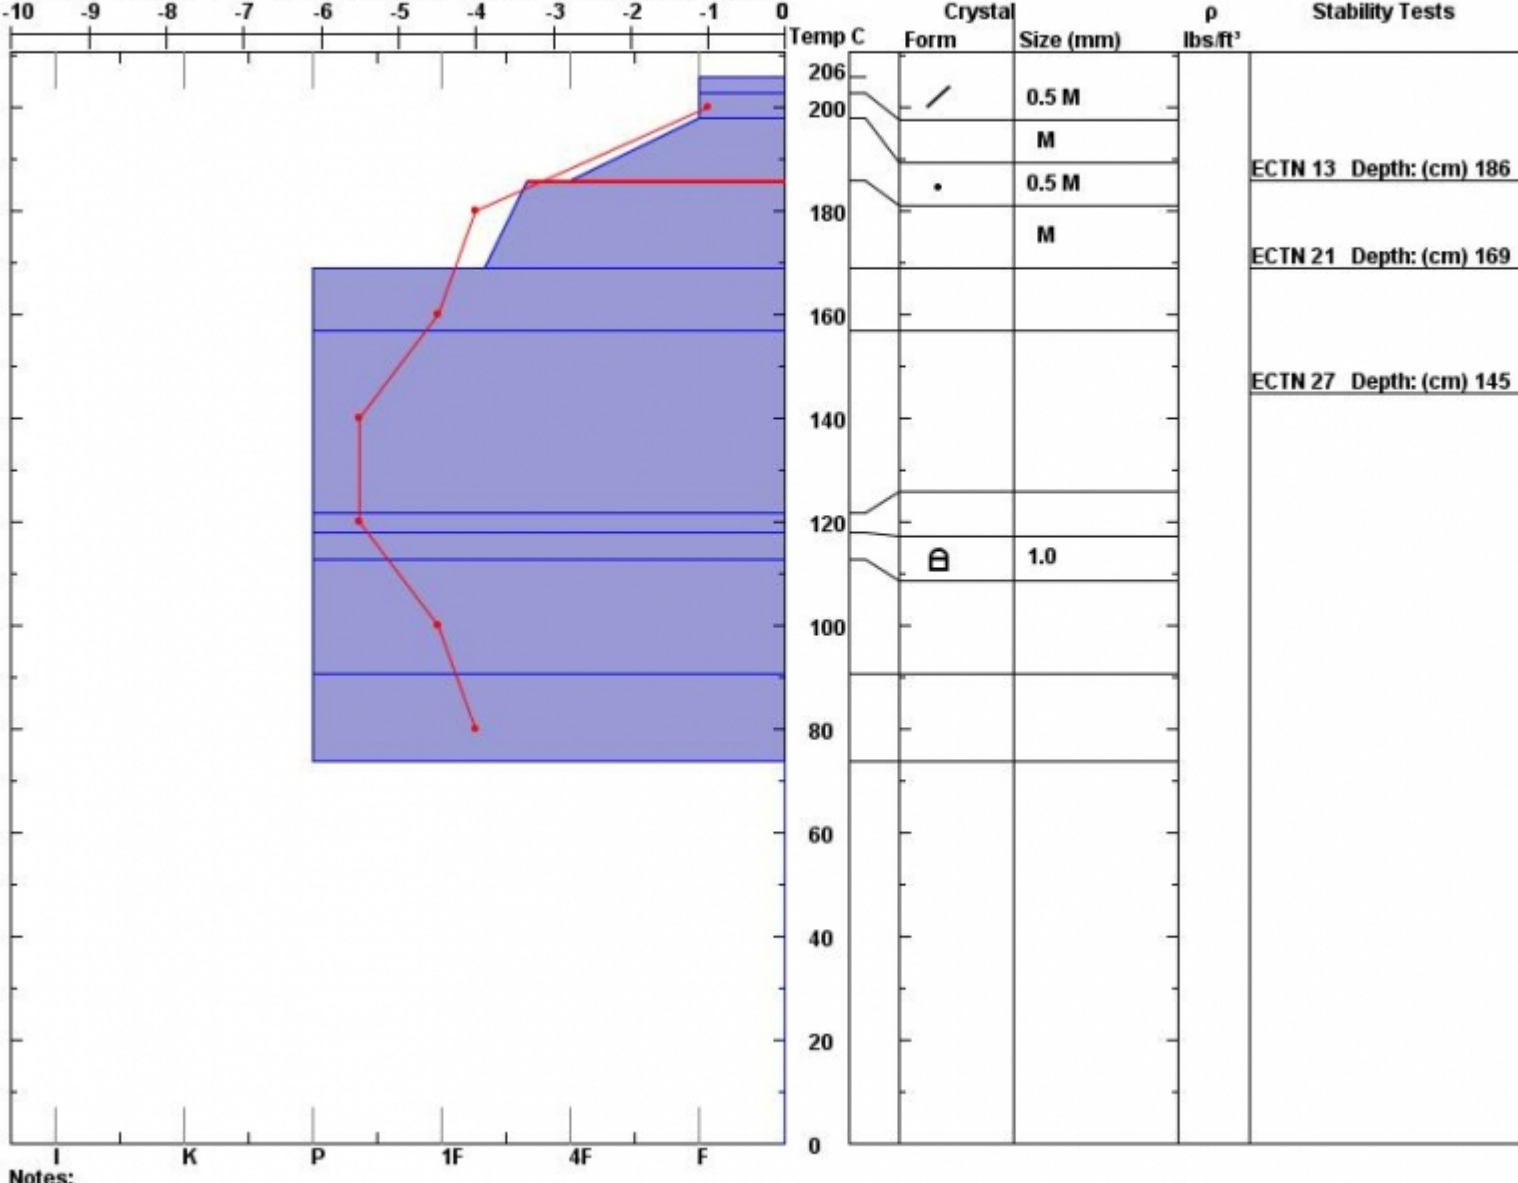

Snow Pit Profile
Mt. Abundance
Absaroka Beartooths, MT
 Elevation (ft) **9300**
 Aspect: **30**

Observer: **Wes Dudley**
Fri Mar 11 15:30:00 MST 2016
 Co-ord: **45.07278 N 110.01100 W**
 Slope: **20**
 Wind loading: **previous**

Stability on similar slopes: **Good**
 Air Temperature: **1 C**
 Sky Cover: **sky 4/8 to 8/8 covered**
 Precipitation: **None**
 Wind: **NW Light Breeze**

PF20 HS210
 Stability Test Notes: **169-186: F**
 Layer note

Specifics: **We skied slope. Ski tracks on slope. Snowmobile tracks on slope.**

Notes:

Advisory Region
 Cooke City
 Cooke City, 2016-03-12