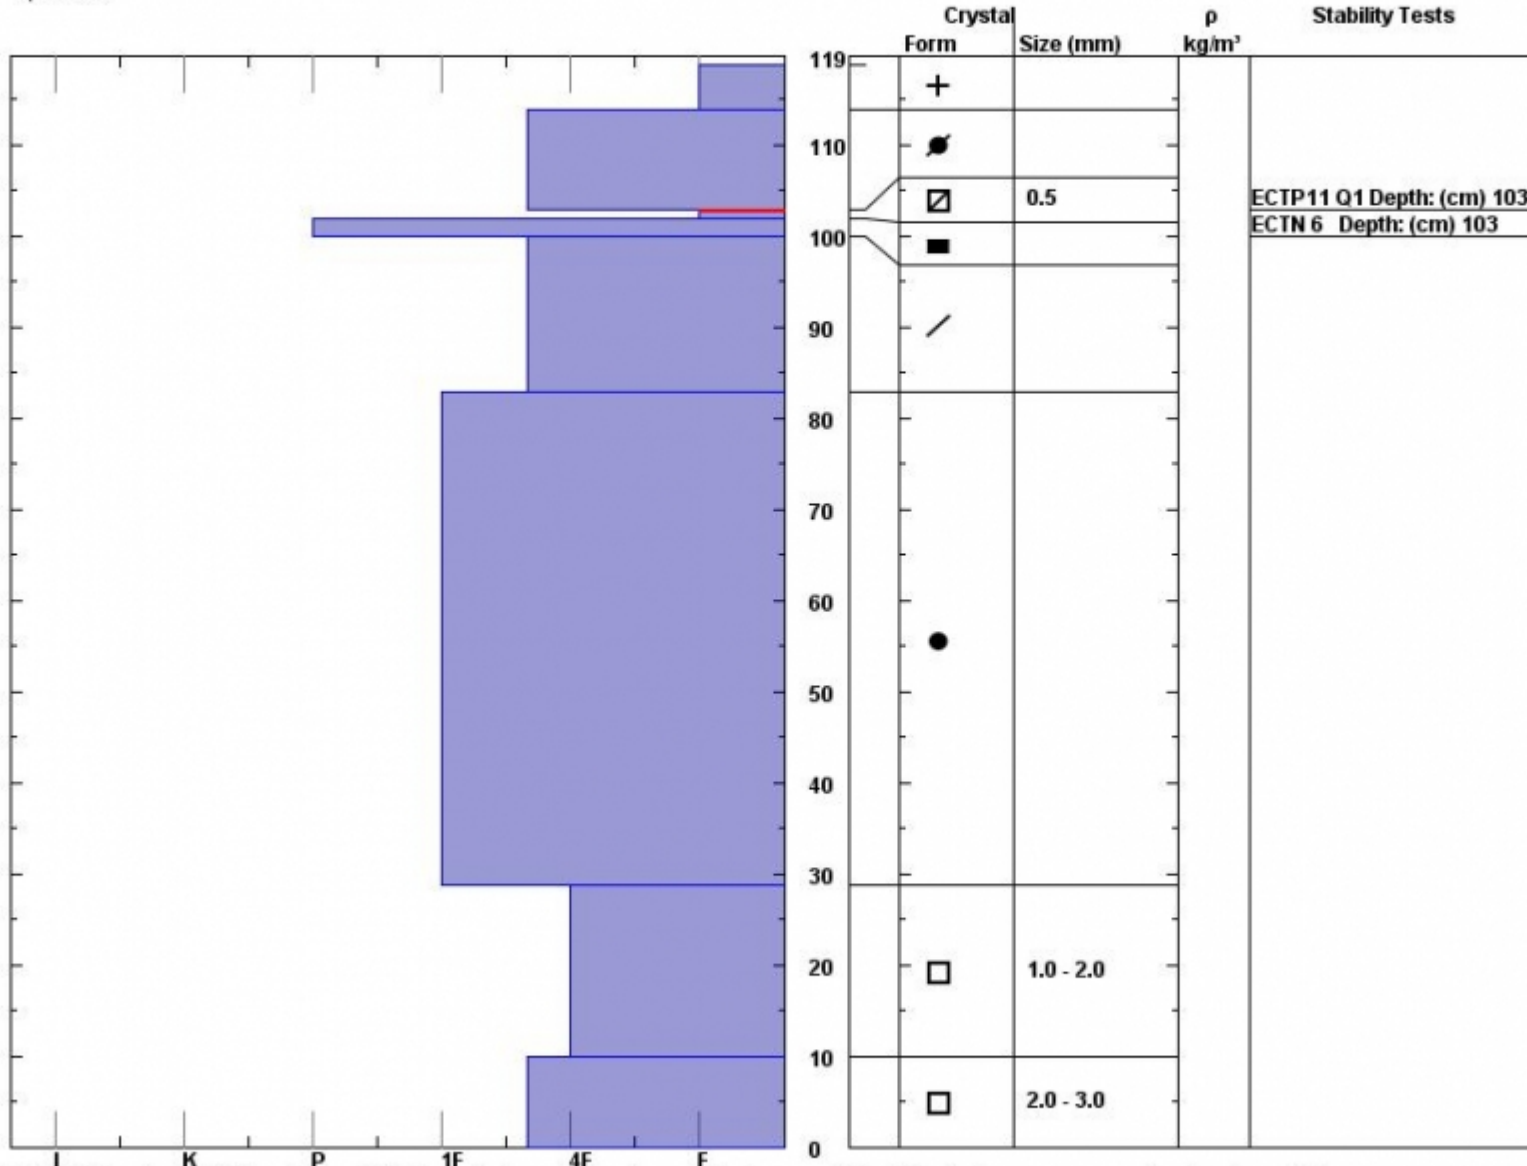

Snow Pit Profile
Cabin Creek
Southern Madison Range
 Elevation (ft) **9000**
 Aspect: **220**
 Specifics:

Observer: **Eric Knoff**
Fri Mar 11 14:38:01 MST 2016
 Co-ord: **N W**
 Slope: **30**
 Wind loading: **no**

Stability on similar slopes: **Good**
 Air Temperature: **C**
 Sky Cover: **Clear**
 Precipitation: **None**
 Wind: **SW Light Breeze**

Stability Test Notes:

Layer notes:
102-103: F

Notes: We got one ECTP and three ECTN's on the layer of facets over the ice crust. We did not observe any recent avalanche activity.