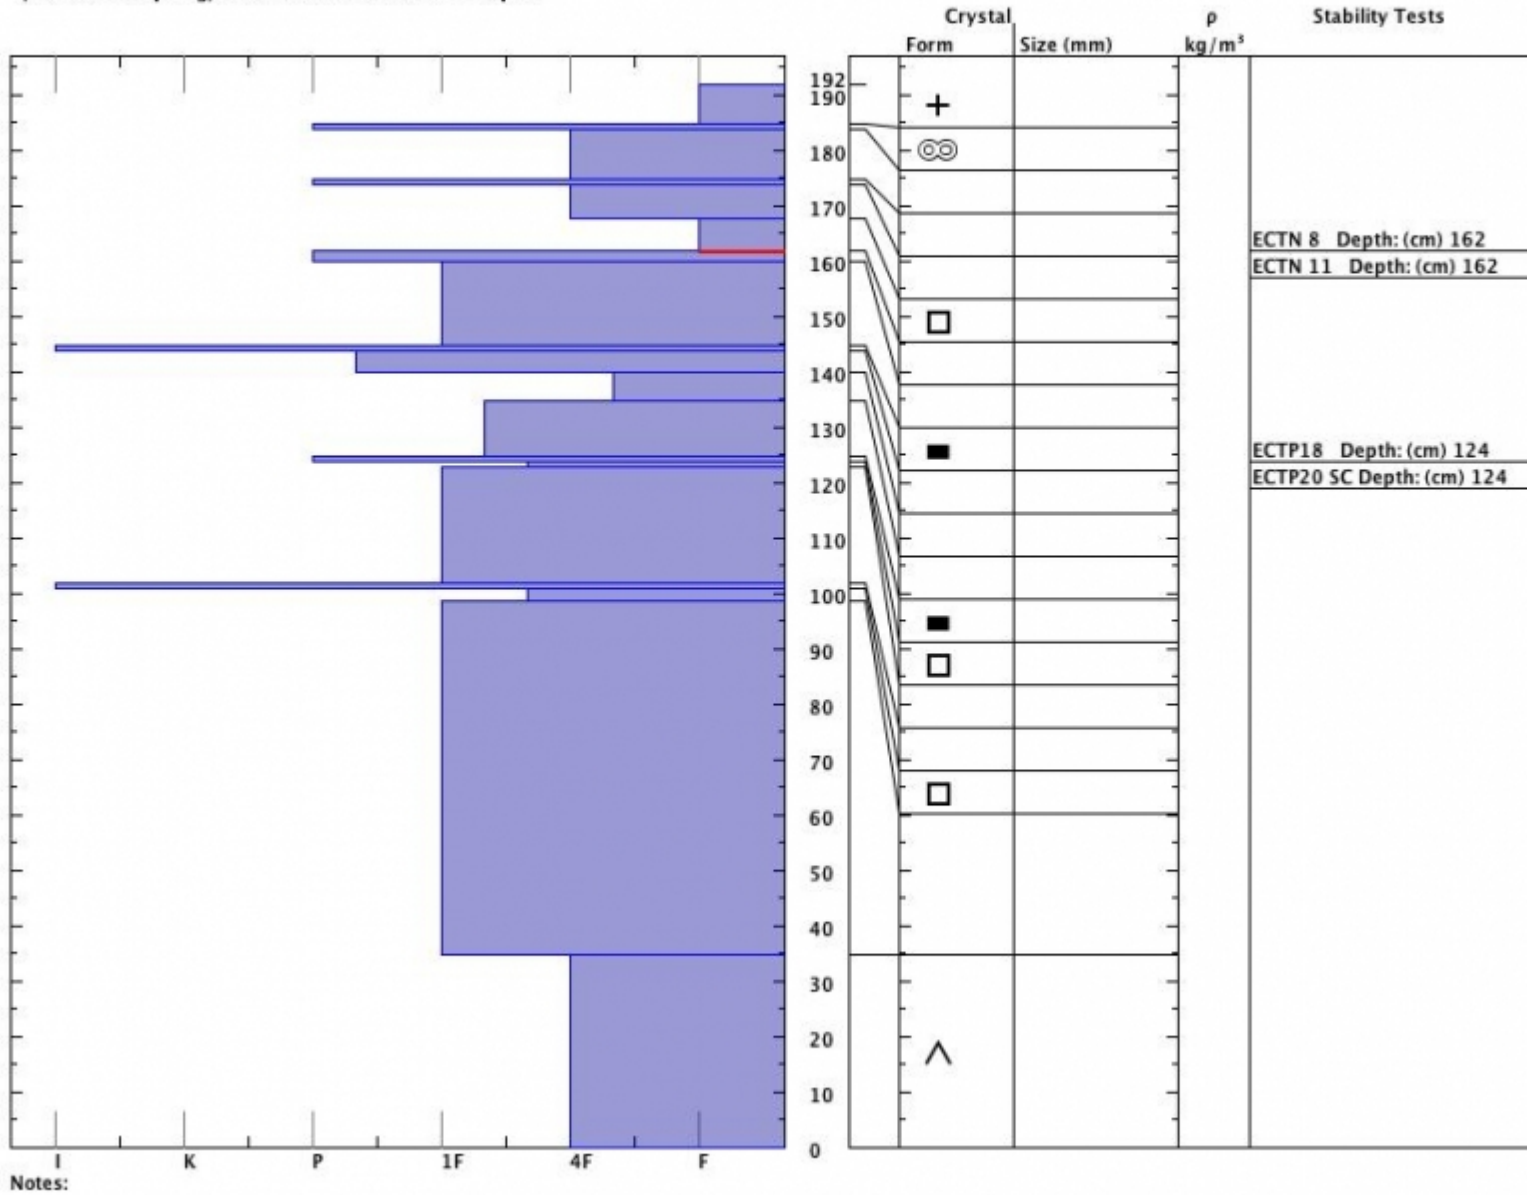

Snow Pit Profile

Scotch Bonnet

Cooke City, MT

Elevation (ft) 9700

Aspect: 205

Specifics: Collapsing, localized. Recent act on sim slopes.

Observer: Alex Marienthal

Mon Mar 07 11:00:00 MST 2016

Co-ord: N W

Slope: 32

Wind loading: no

Stability on similar slopes: Fair

Air Temperature: C

Sky Cover: sky 3/8 to 4/8 covered

Precipitation: None

Wind: SW Light Breeze

HS192

Stability Test Notes:

Layer notes

162-168: F

Advisory Region
 Cooke City
 Cooke City, 2016-03-09