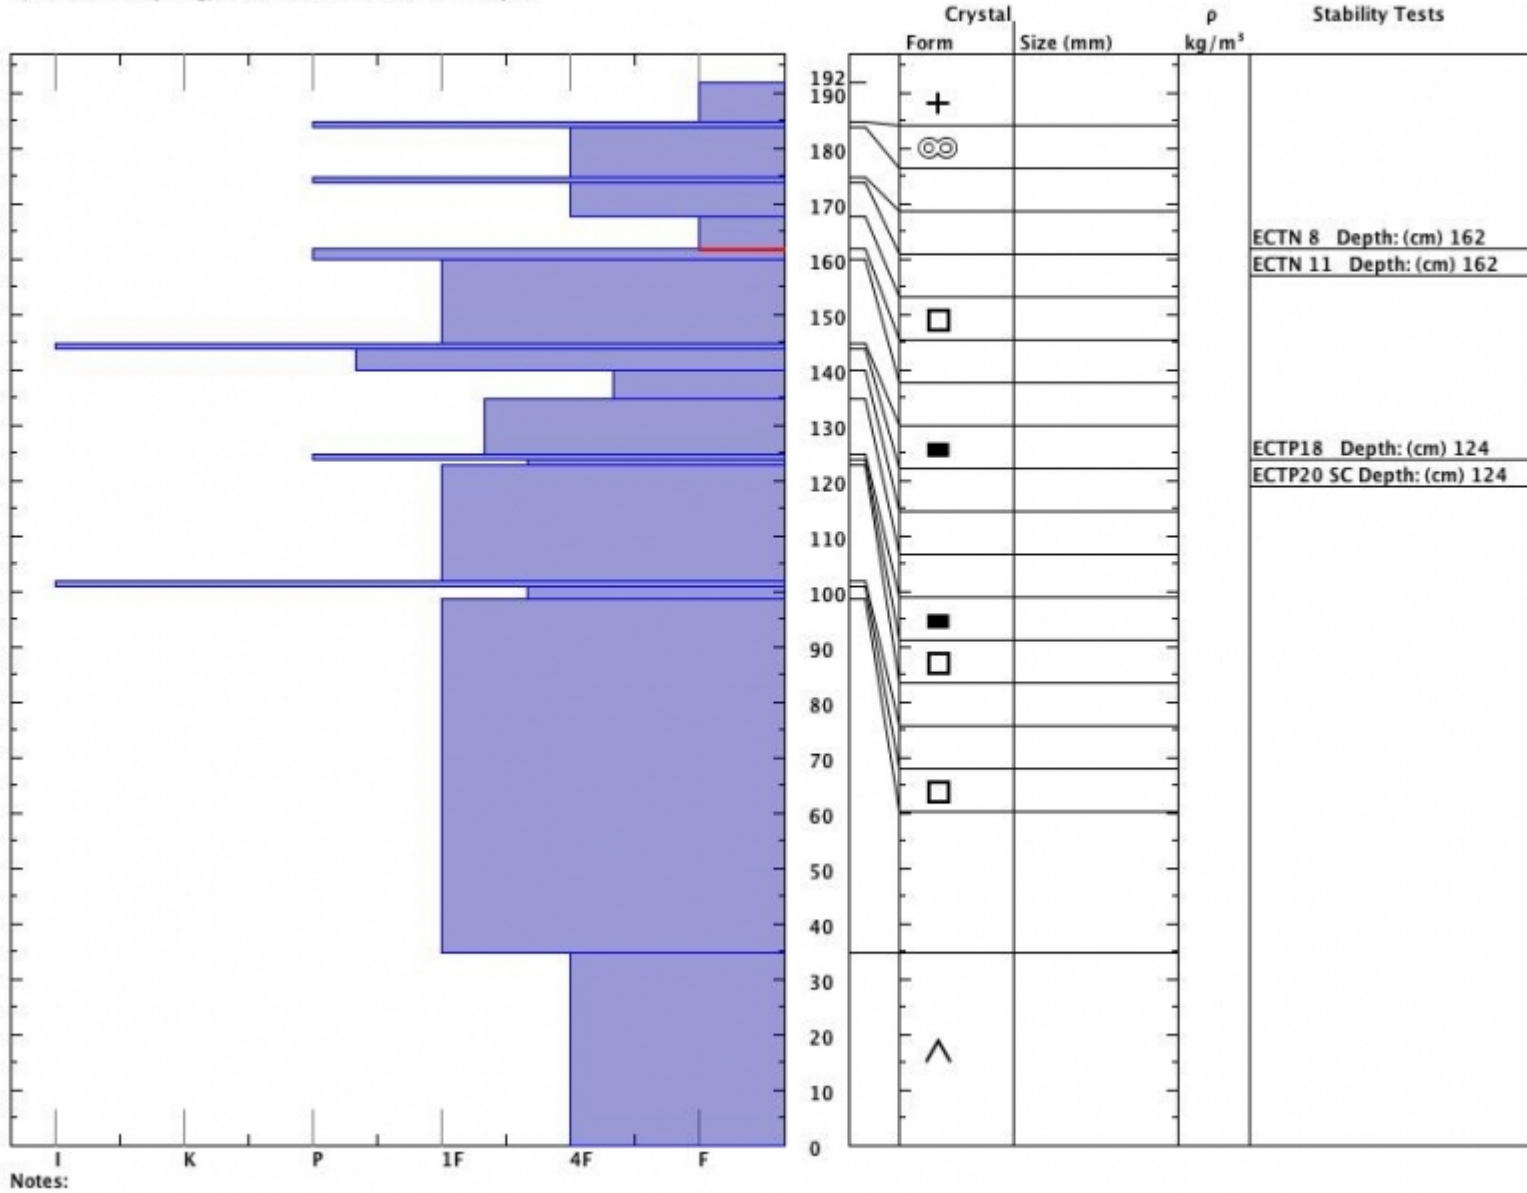

Snow Pit Profile  
**Scotch Bonnet**  
**Cooke City, MT**  
 Elevation (ft) **9700**  
 Aspect: **205**

Observer: **Alex Marienthal**  
**Mon Mar 07 11:00:00 MST 2016**  
 Co-ord: **N W**  
 Slope: **32**  
 Wind loading: **no**

Stability on similar slopes: **Fair**  
 Air Temperature: **C**  
 Sky Cover: **sky 3/8 to 4/8 covered**  
 Precipitation: **None**  
 Wind: **SW Light Breeze**

**HS192**  
 Stability Test Notes:

Layer notes  
**162-168:**

Specifics: **Collapsing, localized. Recent act on sim slopes.**

Advisory Region  
 Cooke City  
 Cooke City, 2016-03-09