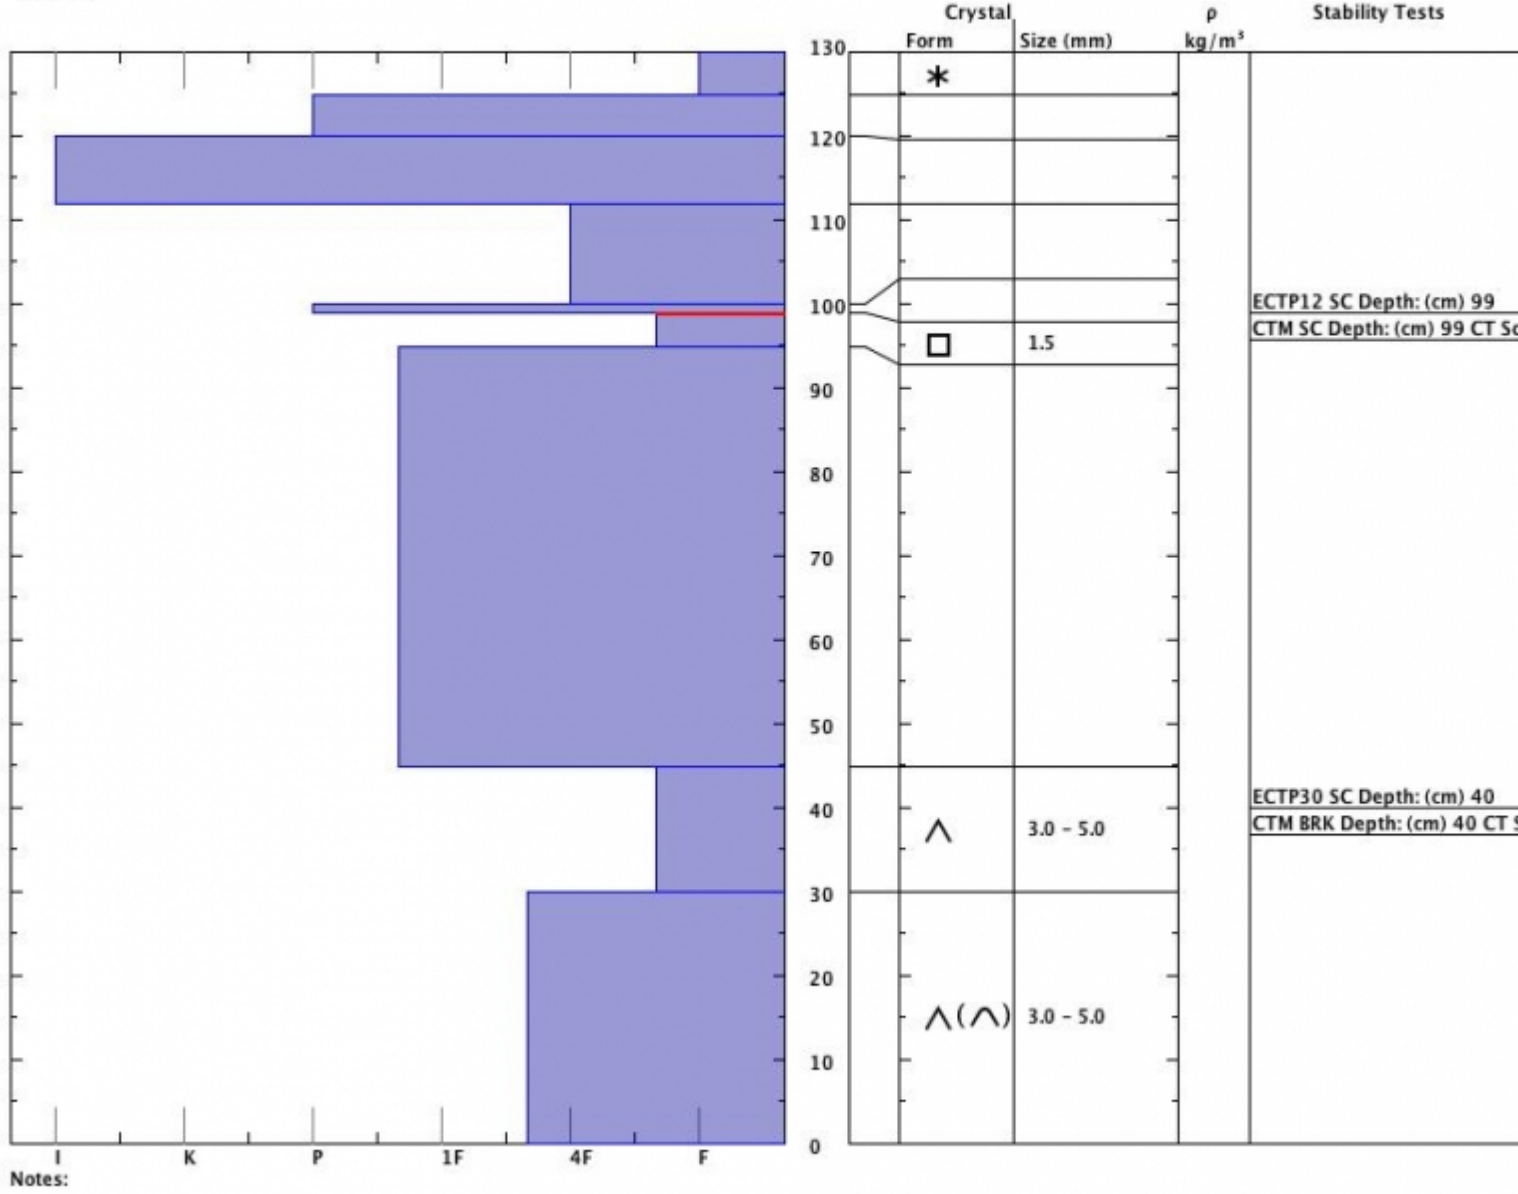

Snow Pit Profile
Mt. Abundance
Cooke City, MT
 Elevation (ft) **9477**
 Aspect: **180**
 Specifics:

Observer: **Alex Marienthal**
Mon Mar 07 09:17:00 MST 2016
 Co-ord: **N W**
 Slope: **28**
 Wind loading: **no**

Stability on similar slopes: **Fair**
 Air Temperature: **C**
 Sky Cover: **sky 4/8 to 8/8 covered**
 Precipitation: **None**
 Wind: **W Light Breeze**

Stability Test Notes:
 Layer notes: **95-99: Pro**