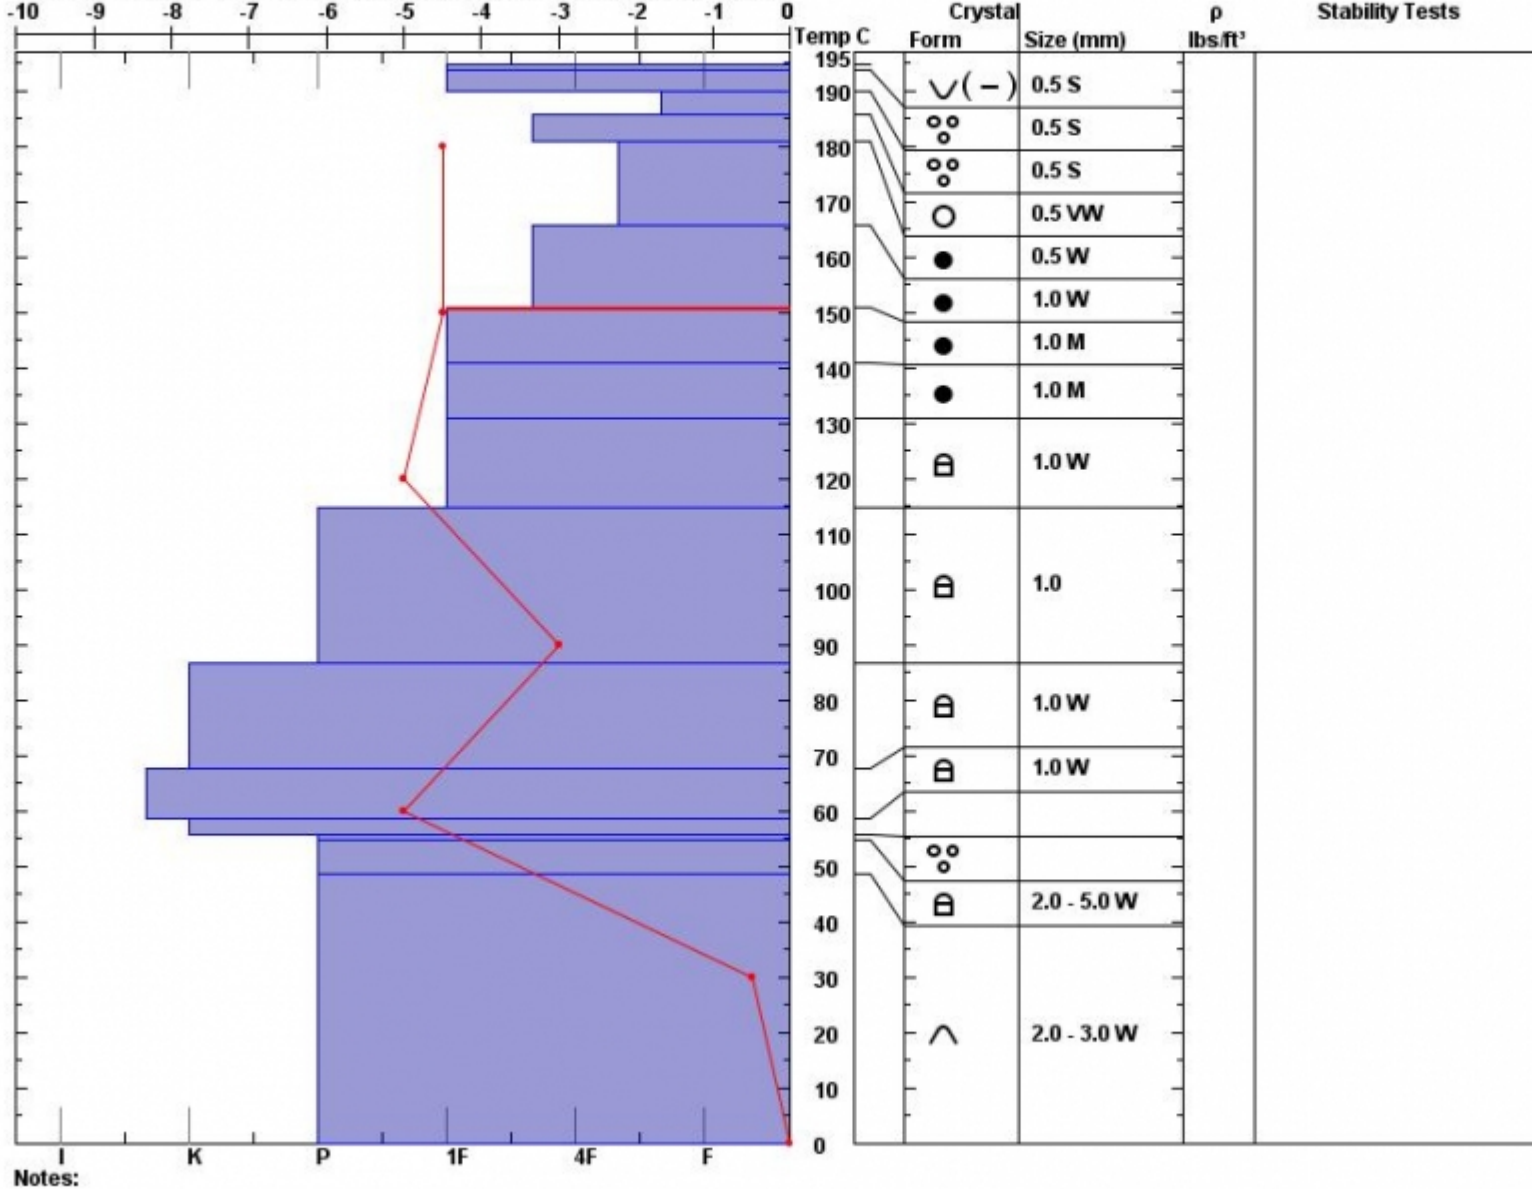

Snow Pit Profile

Observer: **Wes Dudley**

Stability on similar slopes: **Fair**

**PF20 HS195**

Layer note

**Mt. Abundance**

**Tue Feb 09 15:45:00 MST 2016**

Air Temperature: **2 C**

Stability Test Notes:

**141-151: F**

**Absaroka Beartooths, MT** Co-ord: **45.06463 N 110.00990 W**

Sky Cover: **Clear**

Elevation (ft) **9250**

Slope: **23**

Precipitation: **None**

Aspect: **150**

Wind loading: **yes**

Wind: **NW Light Breeze**

Specifics: **We skied slope. Ski tracks on slope. Snowmobile tracks on slope.**

Notes:

Advisory Region  
Cooke City  
Cooke City, 2016-02-10