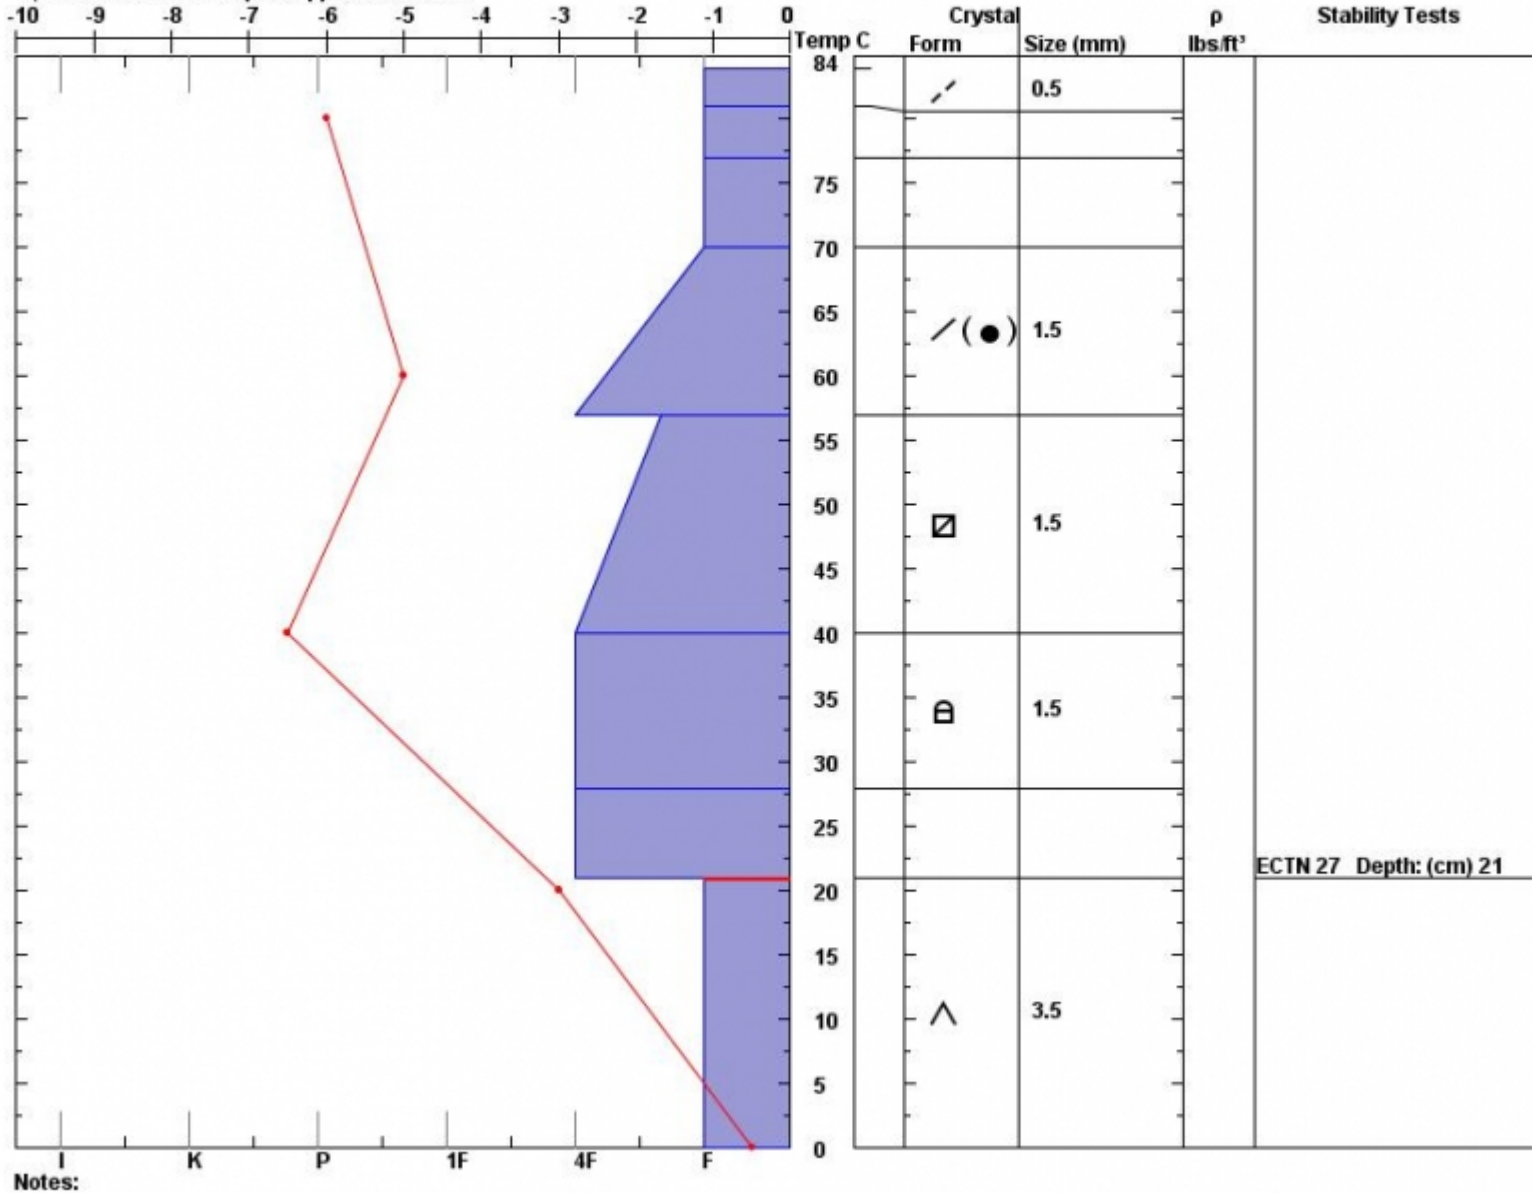

Snow Pit Profile

Observer: **Wes Dudley**

Stability on similar slopes: **Good**

**PF35 HS84**

Layer note

**Hayden Cr**

**Sat Feb 06 17:55:00 MST 2016**

Air Temperature: **-7 C**

Stability Test Notes:

**0-21: Prob**

**Absaroka Beartooth, MT**

Co-ord: **45.01788 N 109.89446 W**

Sky Cover: **sky 4/8 to 8/8 covered**

Elevation (ft) **7765**

Slope: **19**

Precipitation: **Snow < 0.5 cm/hr**

Aspect: **330**

Wind loading: **yes**

Wind: **W Strong**

Specifics: **We skied slope. Supportable crust.**

No Region, 2016-02-08