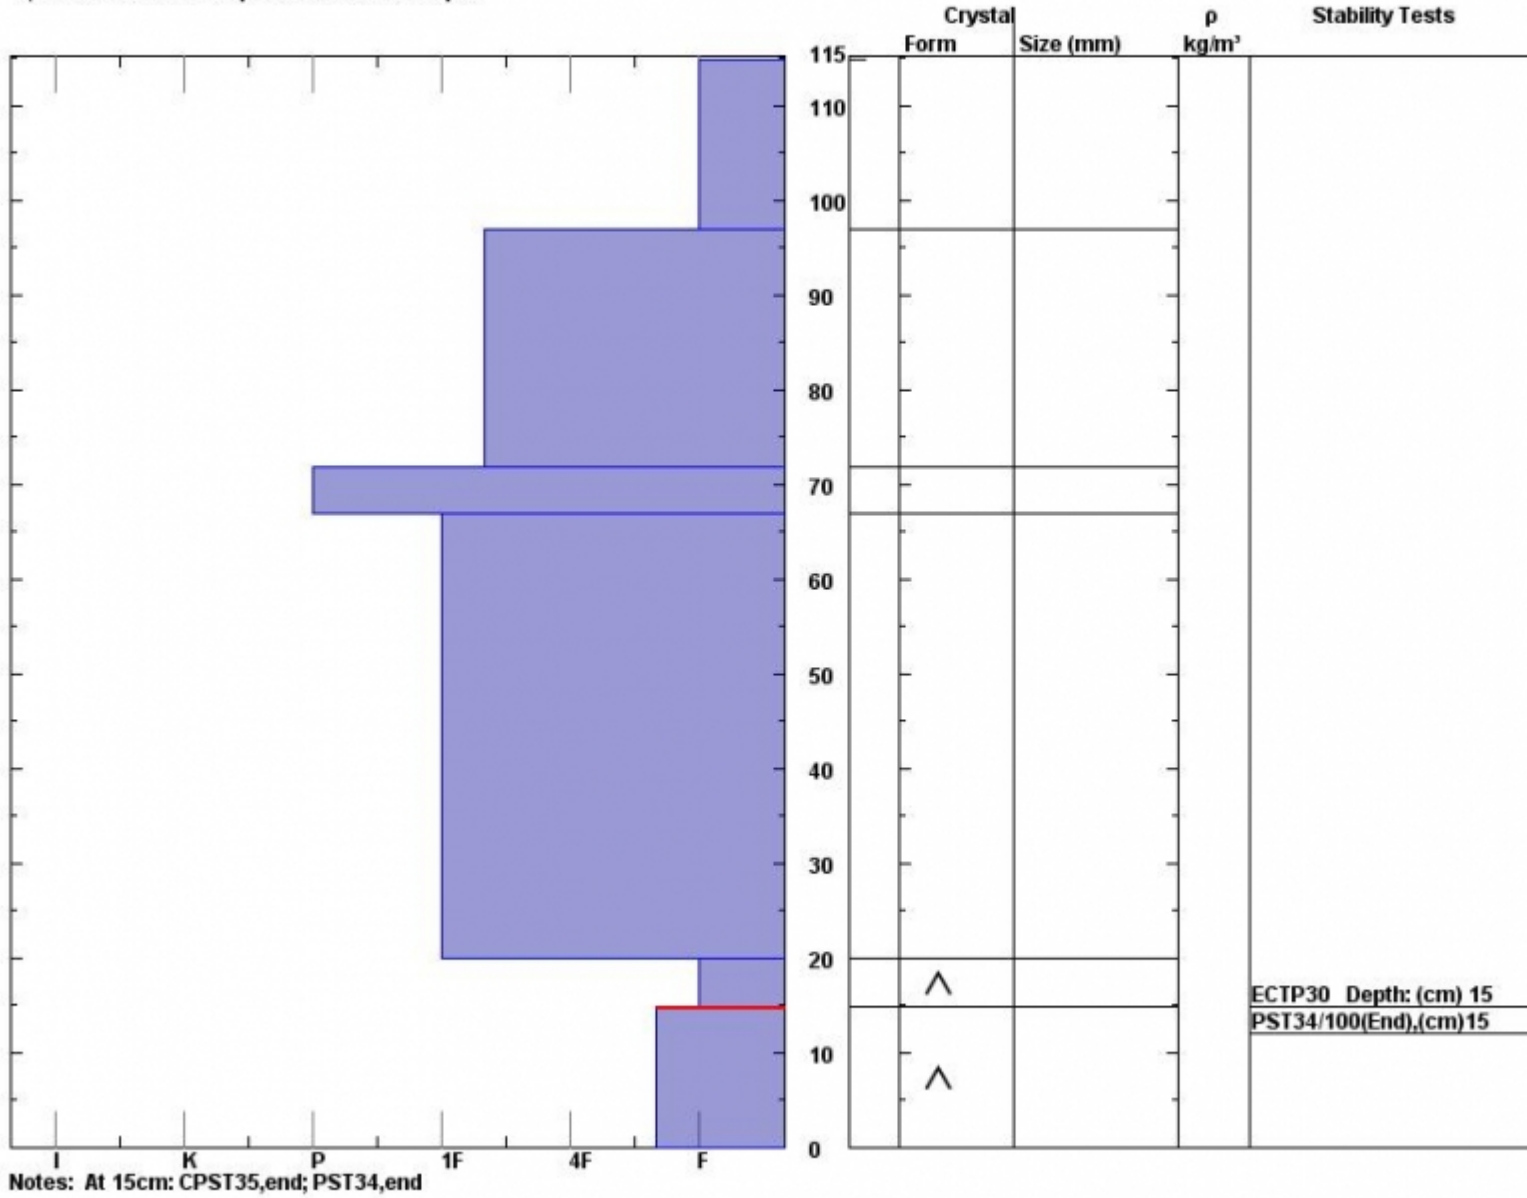

Snow Pit Profile  
**Bacon Rind Top (gut)**  
**S. Madison, MT**  
 Elevation (ft) **9000**  
 Aspect: **100**  
 Specifics: **We skied slope. Ski tracks on slope.**

Observer: **Doug Chabot**  
**Sun Feb 07 11:40:00 MST 2016**  
 Co-ord: **N W**  
 Slope: **28**  
 Wind loading: **no**

Stability on similar slopes: **Good**  
 Air Temperature: **C**  
 Sky Cover: **Clear**  
 Precipitation: **None**  
 Wind: **Calm**

**HS115**  
 Stability Test Notes:

Layer note  
**0-15: Prob**

Advisory Region  
 Southern Madison  
 Southern Madison, 2016-02-07