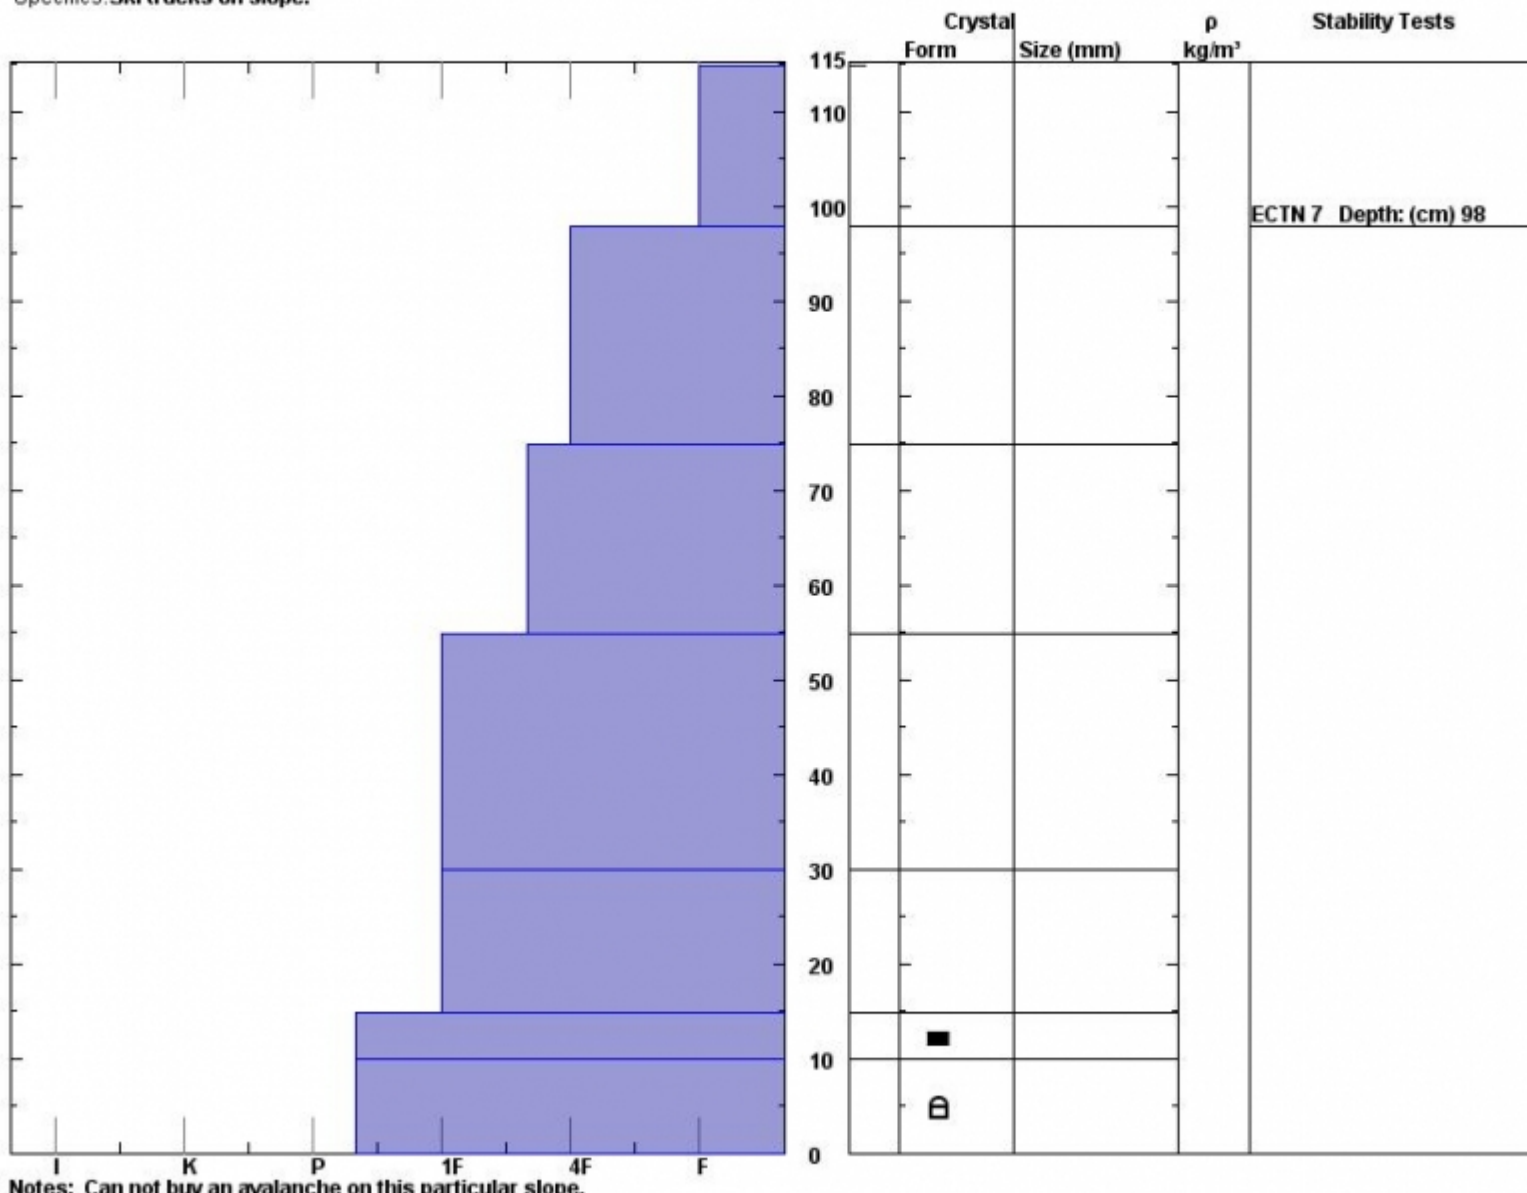

Snow Pit Profile  
**Bacon Rind Meadow**  
**S. Madison, MT**  
 Elevation (ft) **8700**  
 Aspect: **85**  
 Specifics: **Ski tracks on slope.**

Observer: **Doug Chabot**  
**Sun Feb 07 11:00:00 MST 2016**  
 Co-ord: **N W**  
 Slope: **14**  
 Wind loading: **no**

Stability on similar slopes: **Very Good** **HS115**  
 Air Temperature: **C**  
 Sky Cover: **Clear**  
 Precipitation: **None**  
 Wind: **Calm**

Layer note  
 Stability Test Notes: **10-15: dec**

Advisory Region  
 Southern Madison  
 Southern Madison, 2016-02-07