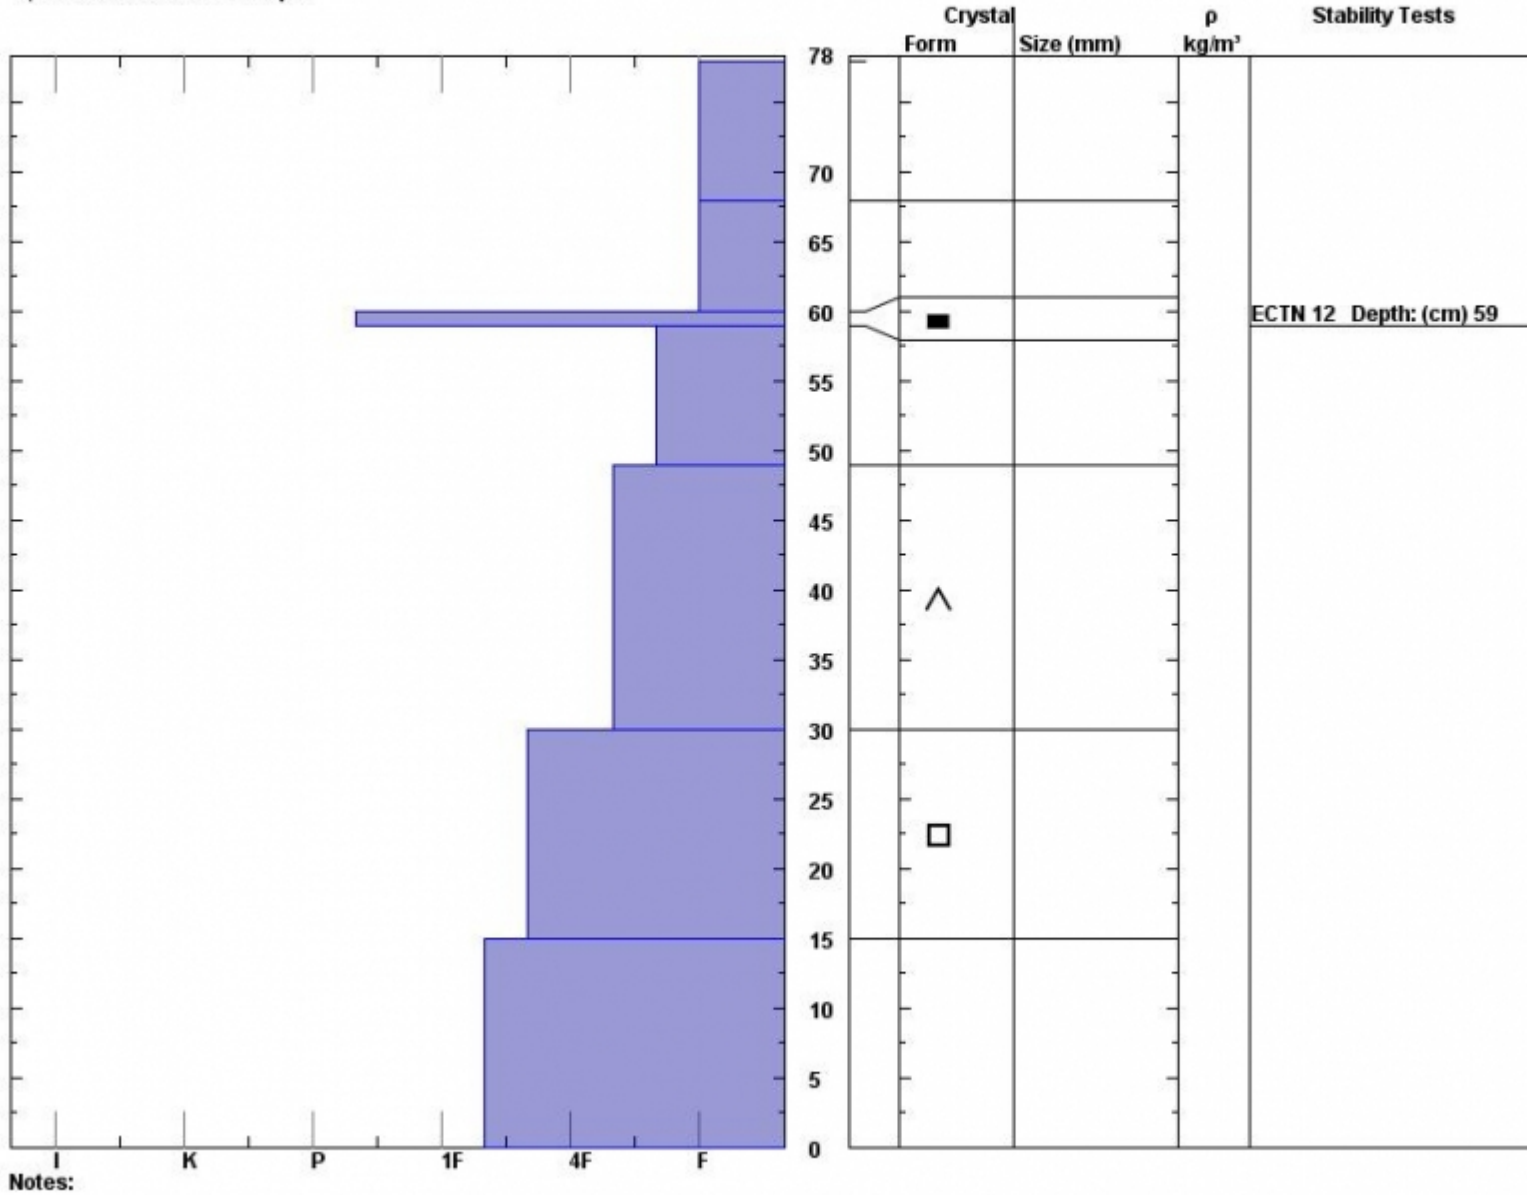

Snow Pit Profile
Bacon Rind Low
S. Madison, MT
 Elevation (ft)
 Aspect: **145**
 Specifics: **Ski tracks on slope.**

Observer: **Doug Chabot**
Sun Feb 07 10:00:00 MST 2016
 Co-ord: **N W**
 Slope: **26**
 Wind loading: **no**

Stability on similar slopes: **Good**
 Air Temperature: **C**
 Sky Cover: **Clear**
 Precipitation: **None**
 Wind: **Calm**

HS78
 Stability Test Notes:

Layer note

Advisory Region
 Southern Madison
 Southern Madison, 2016-02-07