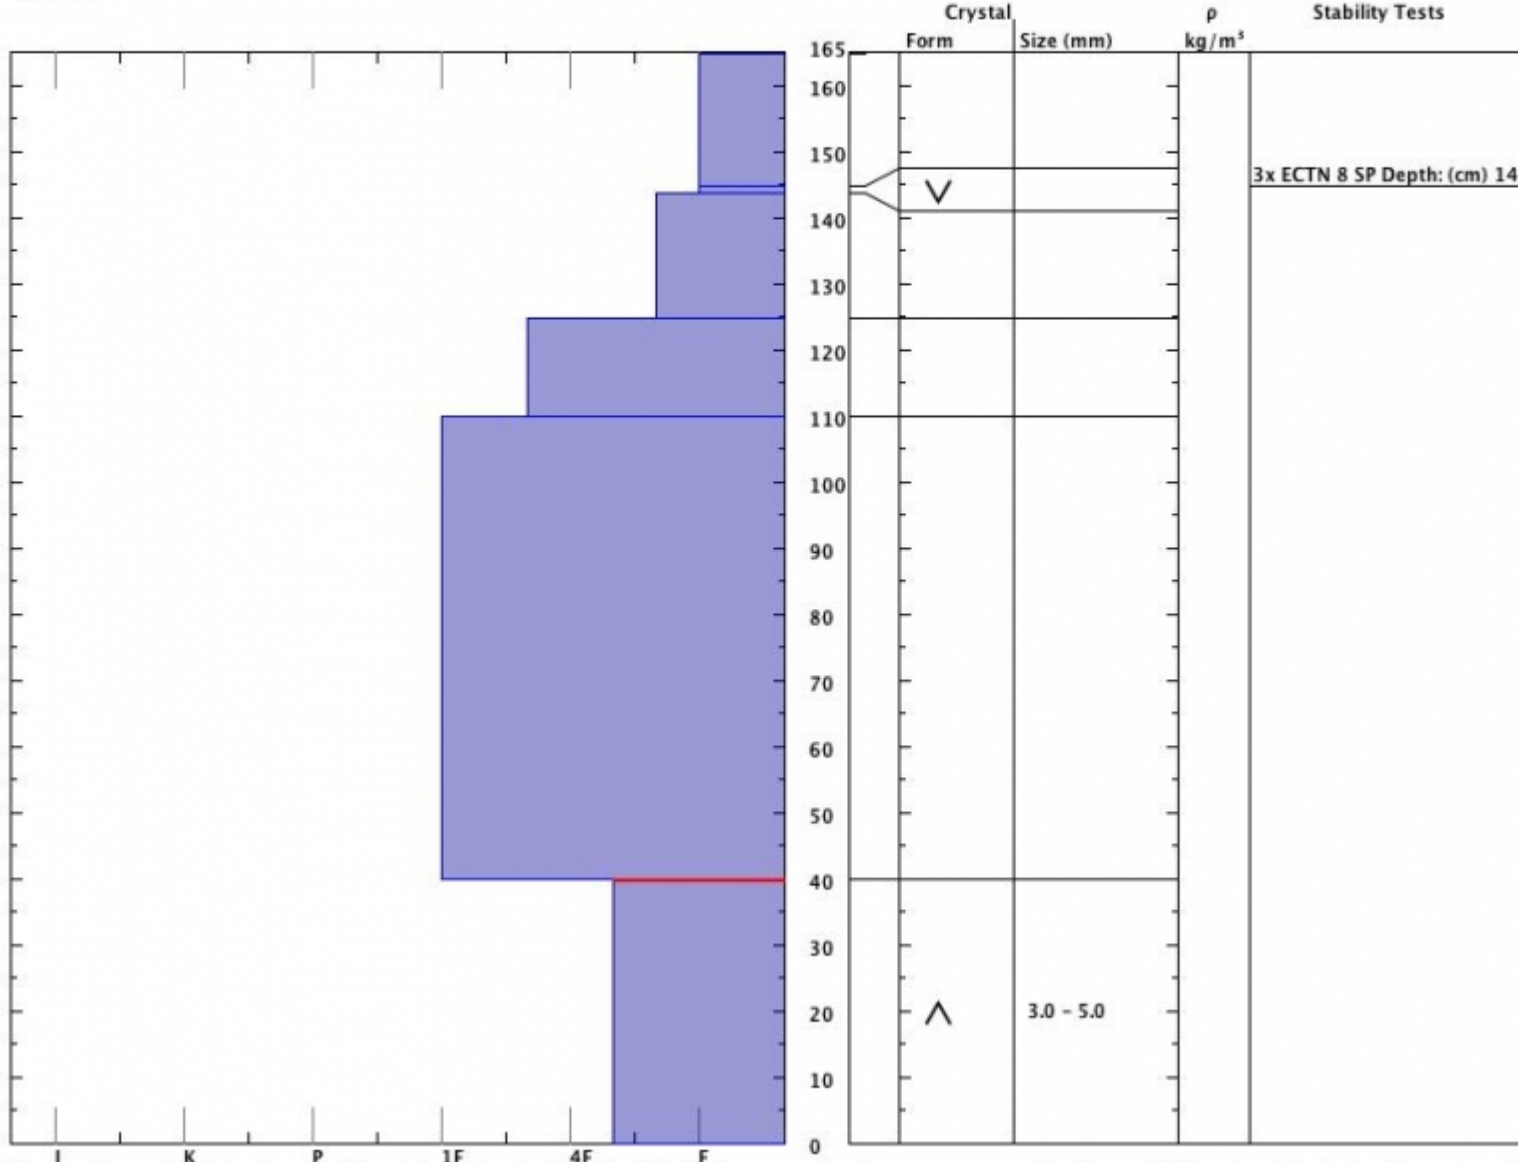

Snow Pit Profile
Buck Ridge - 3rd YellowM
N. Madison, MT
 Elevation (ft) **9200**
 Aspect: **15**
 Specifics:

Observer: **Alex Marienthal**
Sat Jan 30 14:19:00 MST 2016
 Co-ord: **N W**
 Slope: **24**
 Wind loading: **previous**

Stability on similar slopes: **Fair**
 Air Temperature: **C**
 Sky Cover: **sky 4/8 to 8/8 covered**
 Precipitation: **Snow < 0.5 cm/hr**
 Wind: **SW Light Breeze**

Stability Test Notes:
 Layer notes: **0-40: Probi**

Notes: Above the third yellowmule. Noted 4 small avalanches that failed below storm interface, or on near surface facets 1-2 feet deep. Avalanche triggered on de hoar near here about a week ago.

Advisory Region
 Northern Madison
 Northern Madison, 2016-02-05