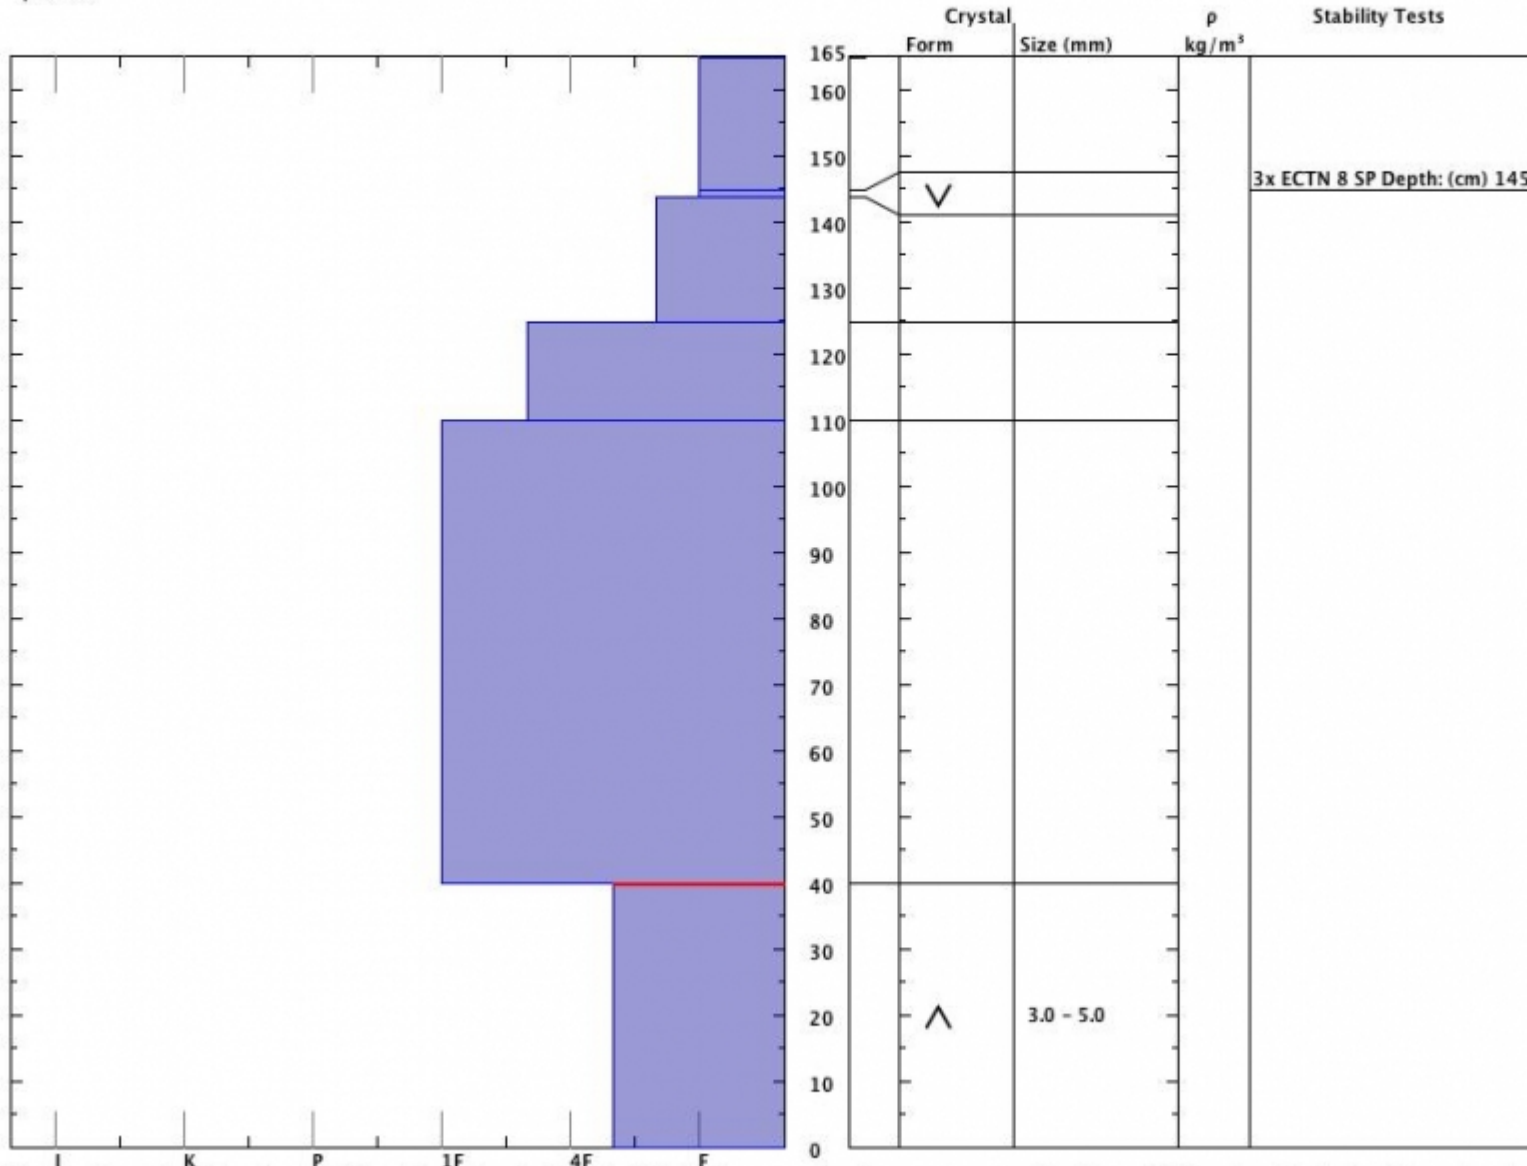

Snow Pit Profile  
**Buck Ridge - 3rd YellowM**  
**N. Madison, MT**  
 Elevation (ft) **9200**  
 Aspect: **15**  
 Specifics:

Observer: **Alex Marienthal**  
**Sat Jan 30 14:19:00 MST 2016**  
 Co-ord: **N W**  
 Slope: **24**  
 Wind loading: **previous**

Stability on similar slopes: **Fair**  
 Air Temperature: **C**  
 Sky Cover: **sky 4/8 to 8/8 covered**  
 Precipitation: **Snow < 0.5 cm/hr**  
 Wind: **SW Light Breeze**

Stability Test Notes:

Layer notes  
**0-40: Probi**

Notes: Above the third yellowmule. Noted 4 small avalanches that failed below storm interface, or on near surface facets 1-2 feet deep. Avalanche triggered on de hoar near here about a week ago.

Advisory Region  
 Northern Madison  
 Northern Madison, 2016-02-05