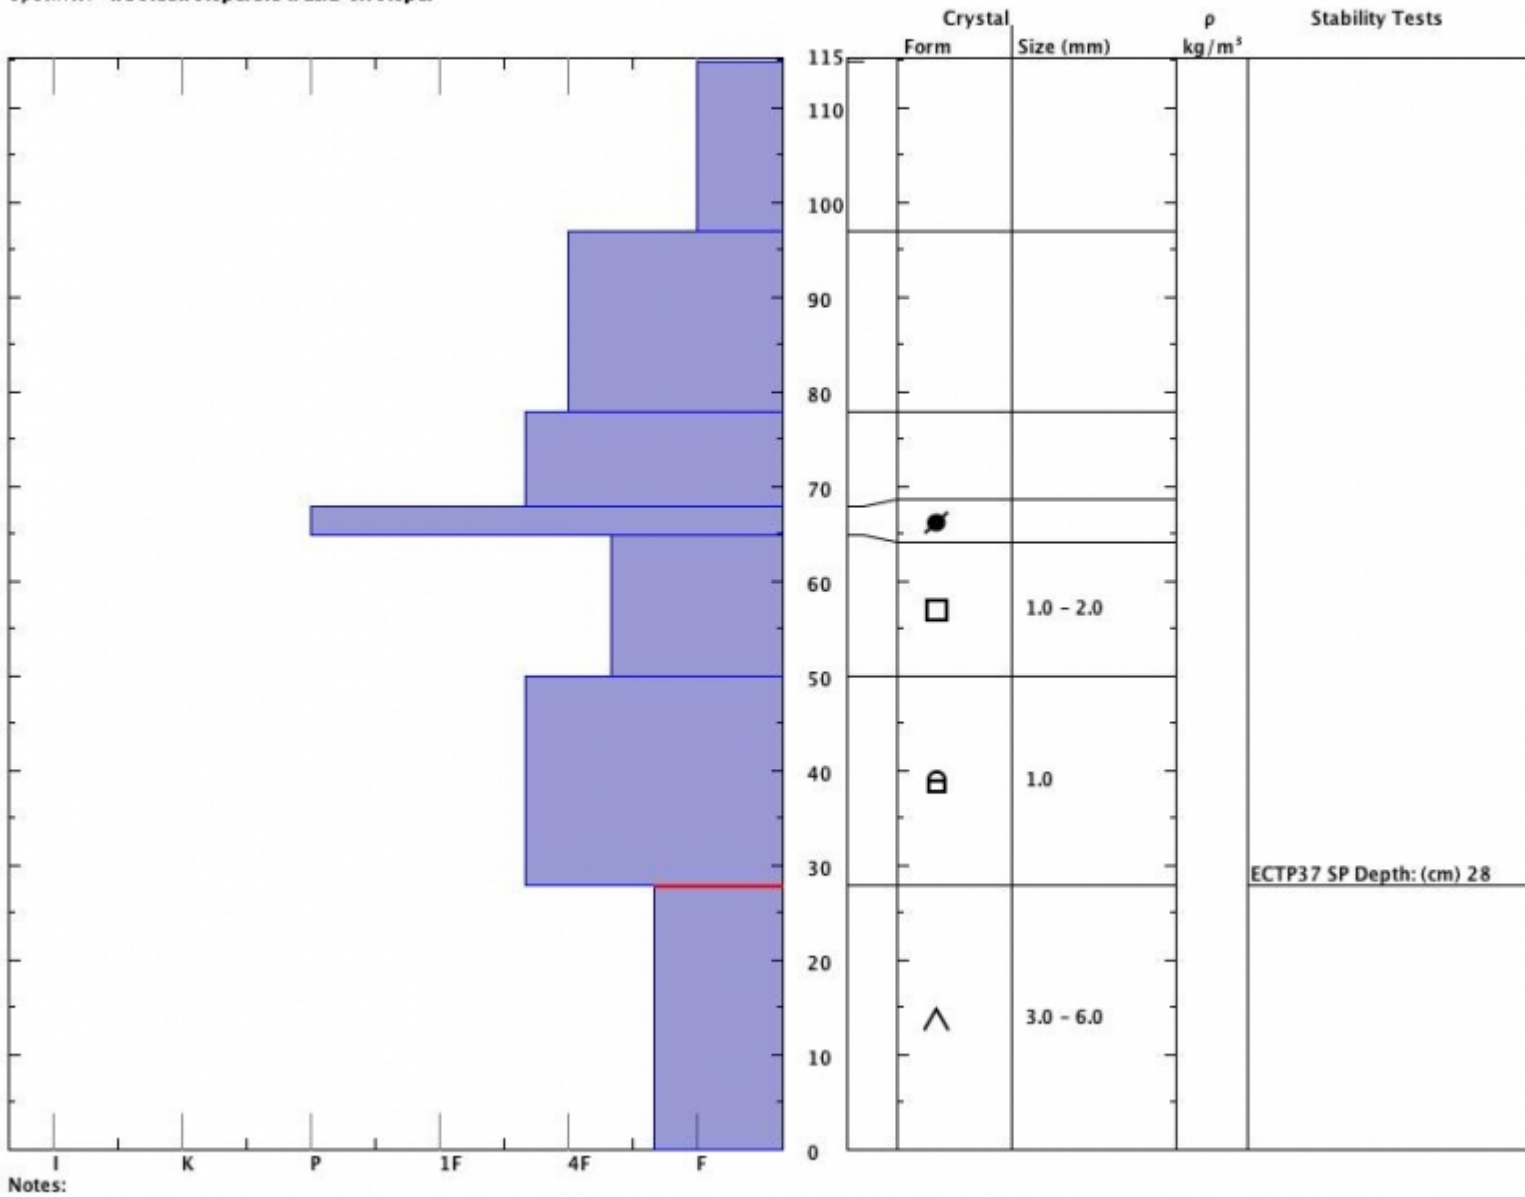

Snow Pit Profile

Playground

Bridger, MT

Elevation (ft) 7950

Aspect: 60

Specifics: We skied slope. Ski tracks on slope.

Observer: Alex Marienthal

Fri Jan 29 13:00:00 MST 2016

Co-ord: N W

Slope: 35

Wind loading: yes

Stability on similar slopes: Fair

Air Temperature: C

Sky Cover: sky 8/8 covered

Precipitation: Snow - 2 cm/hr

Wind: Calm

Stability Test Notes:

Layer notes

0-28: Probl

Advisory Region
 Bridger Range
 Bridger Range, 2016-02-05