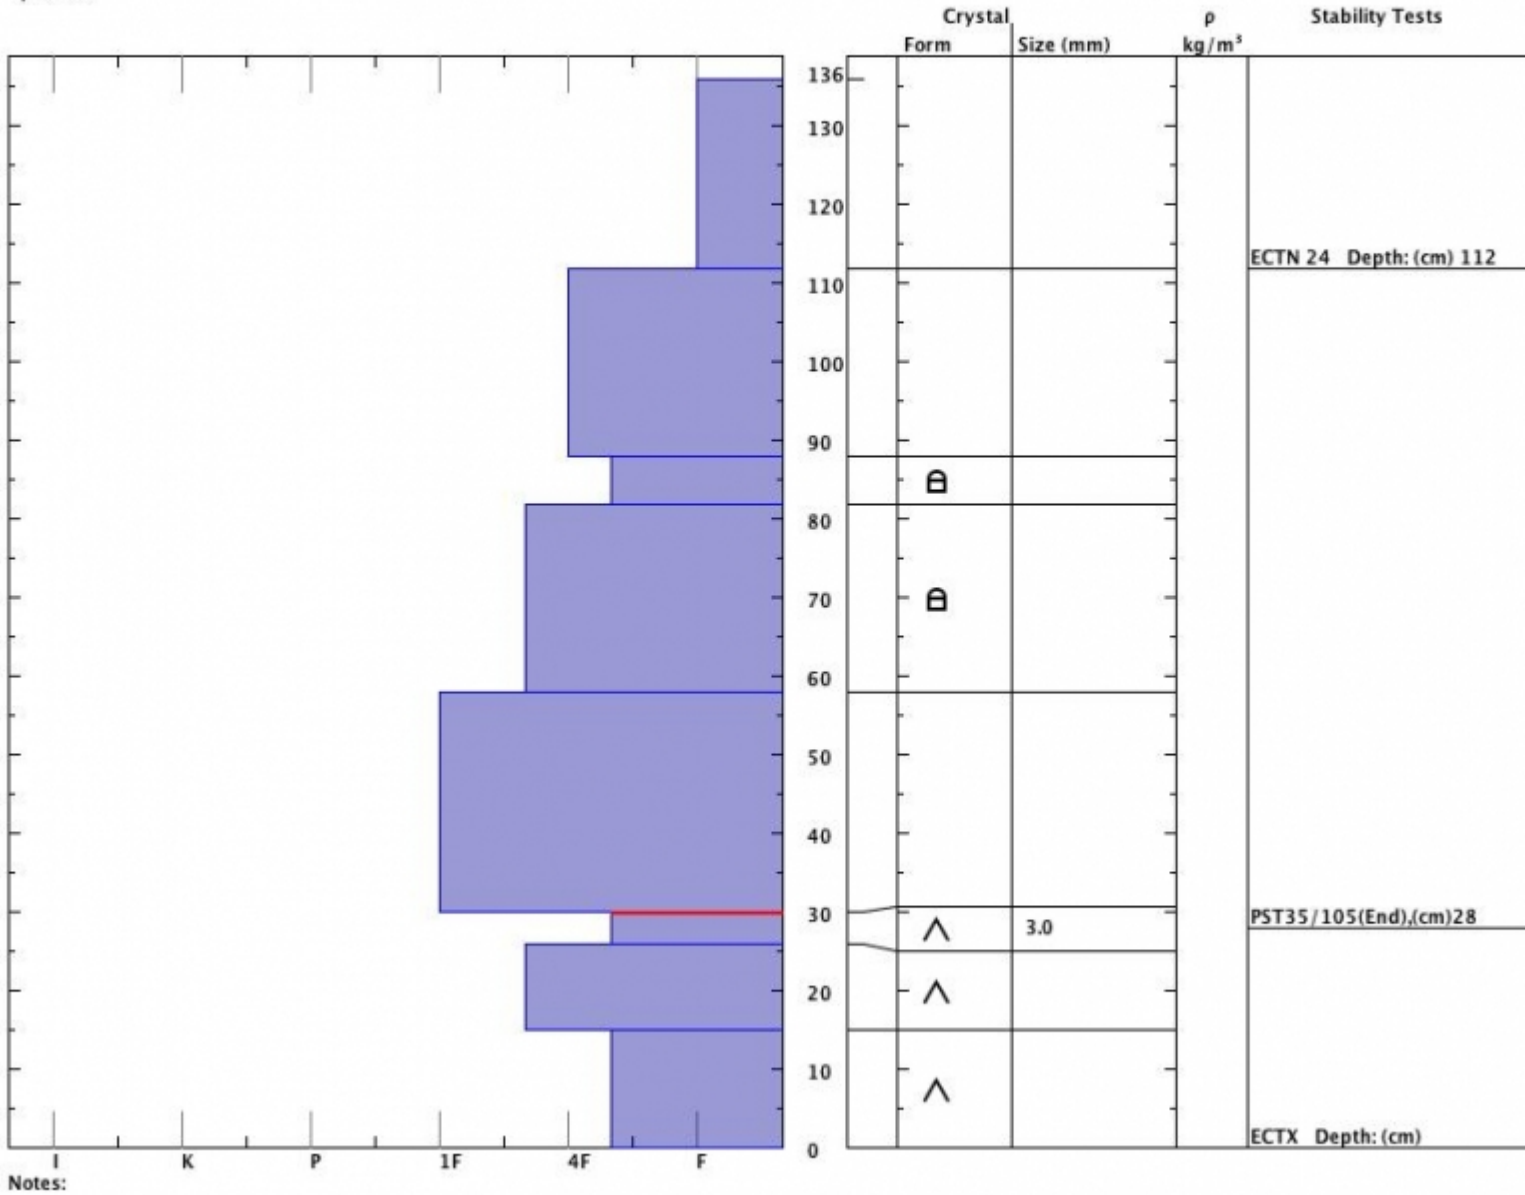

Snow Pit Profile
Middle Basin
N. Madison, MT
 Elevation (ft) **9218**
 Aspect: **85**
 Specifics:

Observer: **Alex Marienthal**
Wed Jan 27 12:00:00 MST 2016
 Co-ord: **N W**
 Slope: **29**
 Wind loading:

Stability on similar slopes: **Fair**
 Air Temperature: **C**
 Sky Cover: **sky 4/8 to 8/8 covered**
 Precipitation: **None**
 Wind: **Calm**

Stability Test Notes: Layer notes
28: CPST 30/100e,23/105end 26-30: Pro
: DETP +5 (ECTX prop. on 35)