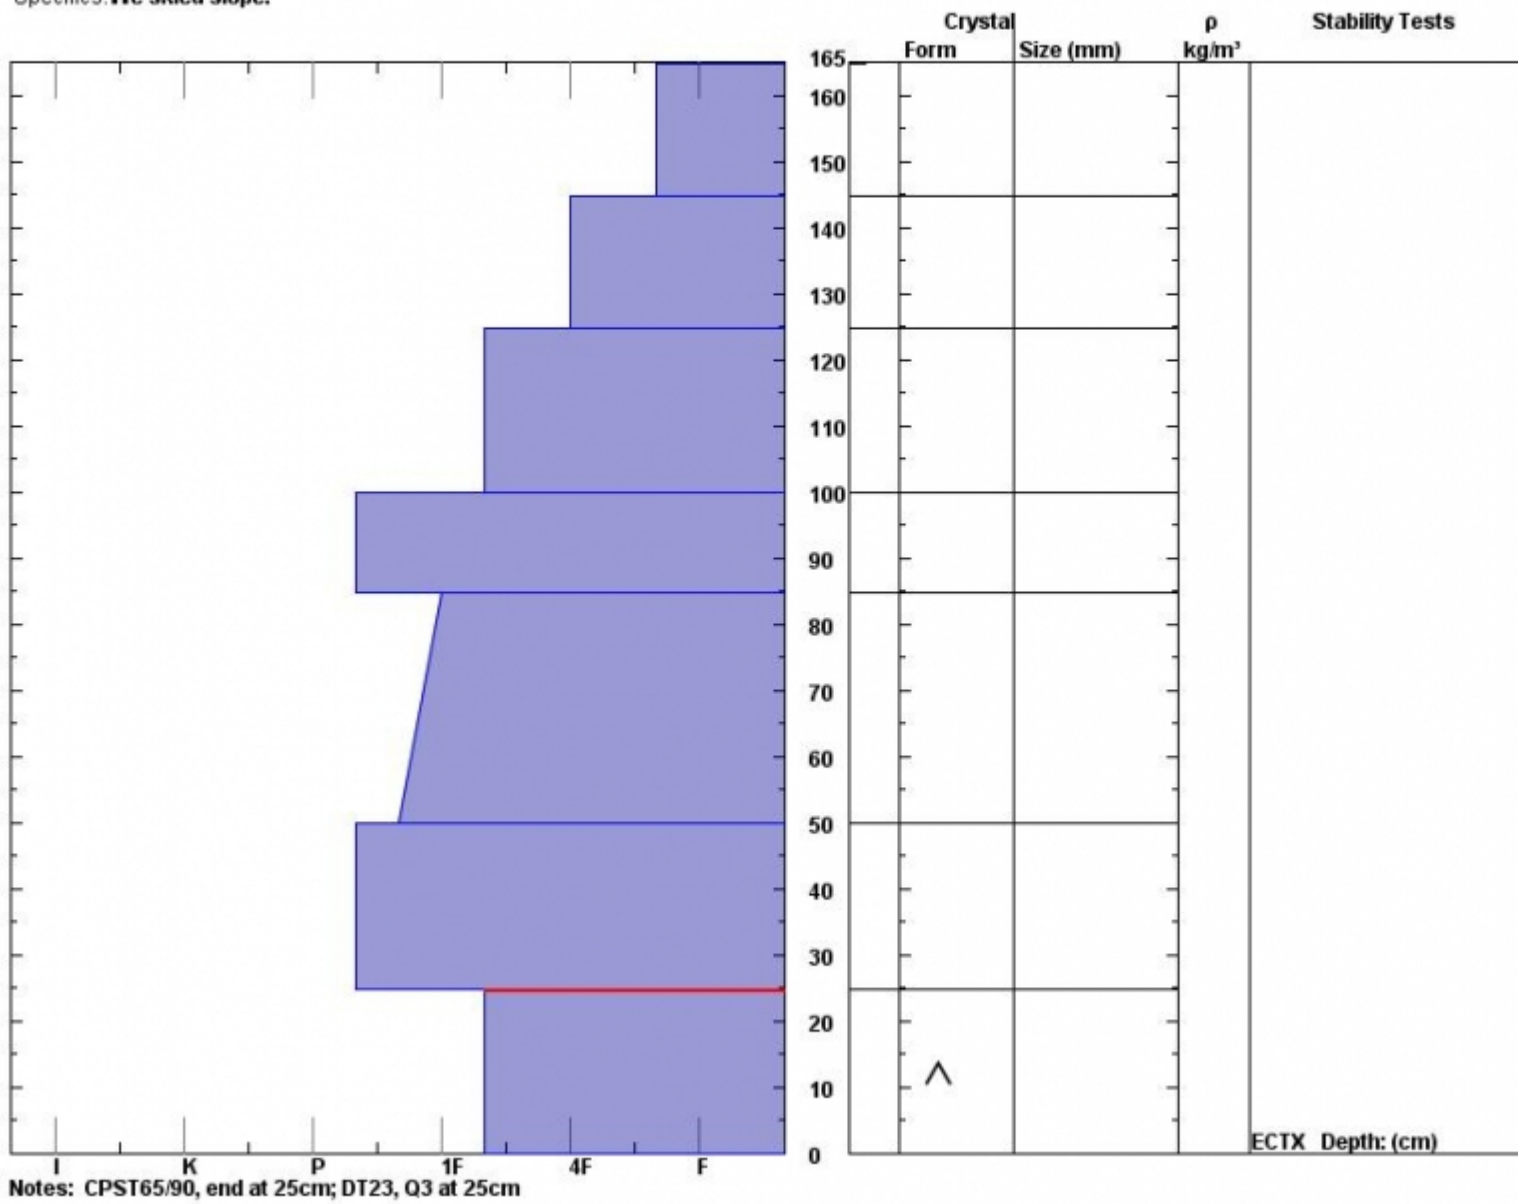

Snow Pit Profile
Throne East
Bridger, MT
 Elevation (ft) **8165**
 Aspect: **90**
 Specifics: **We skied slope.**

Observer: **Doug Chabot**
Tue Feb 02 10:45:00 MST 2016
 Co-ord: **45.88423 N 110.95025 W**
 Slope: **33**
 Wind loading: **previous**

Stability on similar slopes: **Good**
 Air Temperature: **C**
 Sky Cover: **sky 8/8 covered**
 Precipitation: **Snow - 1 cm/hr**
 Wind: **S Light Breeze**

HS165
 Stability Test Notes:
0-25: Prob

Advisory Region
 Bridger Range
 Bridger Range, 2016-02-03