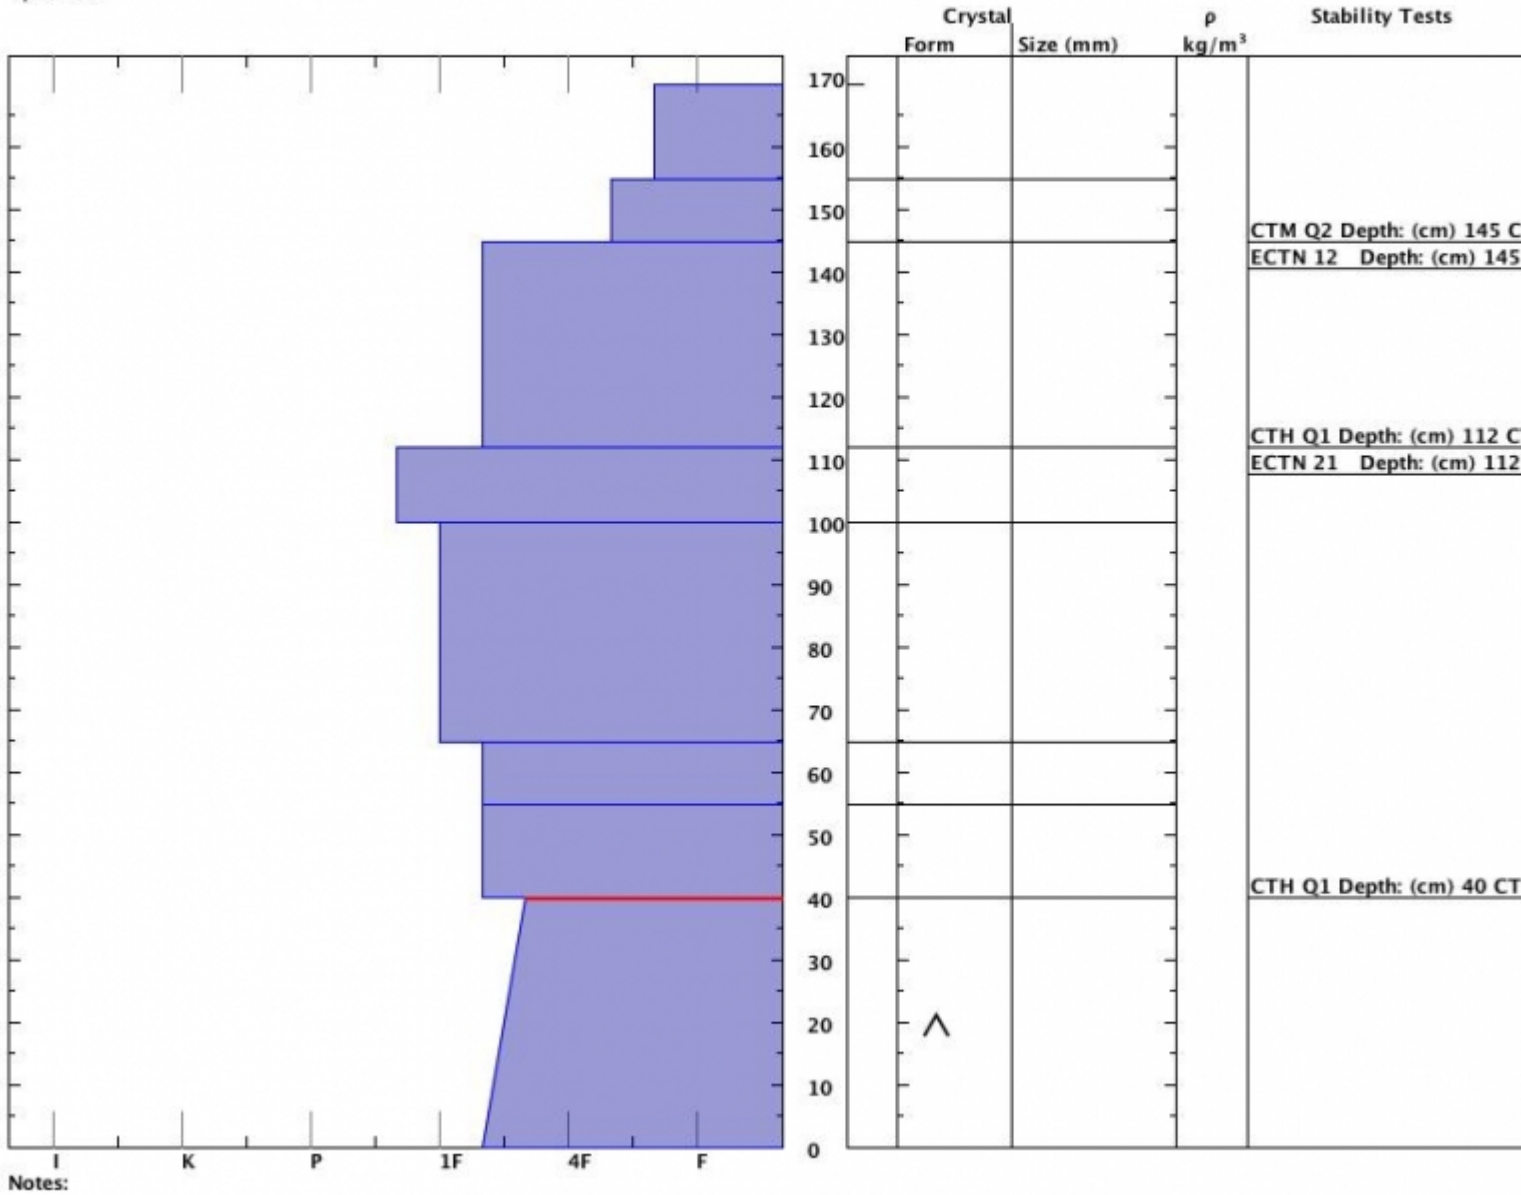

Snow Pit Profile
 Maid of the Mist-N
 Northern Gallatin, MT
 Elevation (ft) 8840
 Aspect: 12
 Specifics:

Observer: Nina Hance
 Tue Jan 26 11:30:00 MST 2016
 Co-ord: 45.41439 N 110.97493 W
 Slope: 26
 Wind loading: previous

Stability on similar slopes: Fair
 Air Temperature: F
 Sky Cover: Clear
 Precipitation: None
 Wind: Calm

HS170
 Stability Test Notes:
 Layer note
 0-40: Pro

Advisory Region
 Northern Gallatin
 Northern Gallatin, 2016-01-27