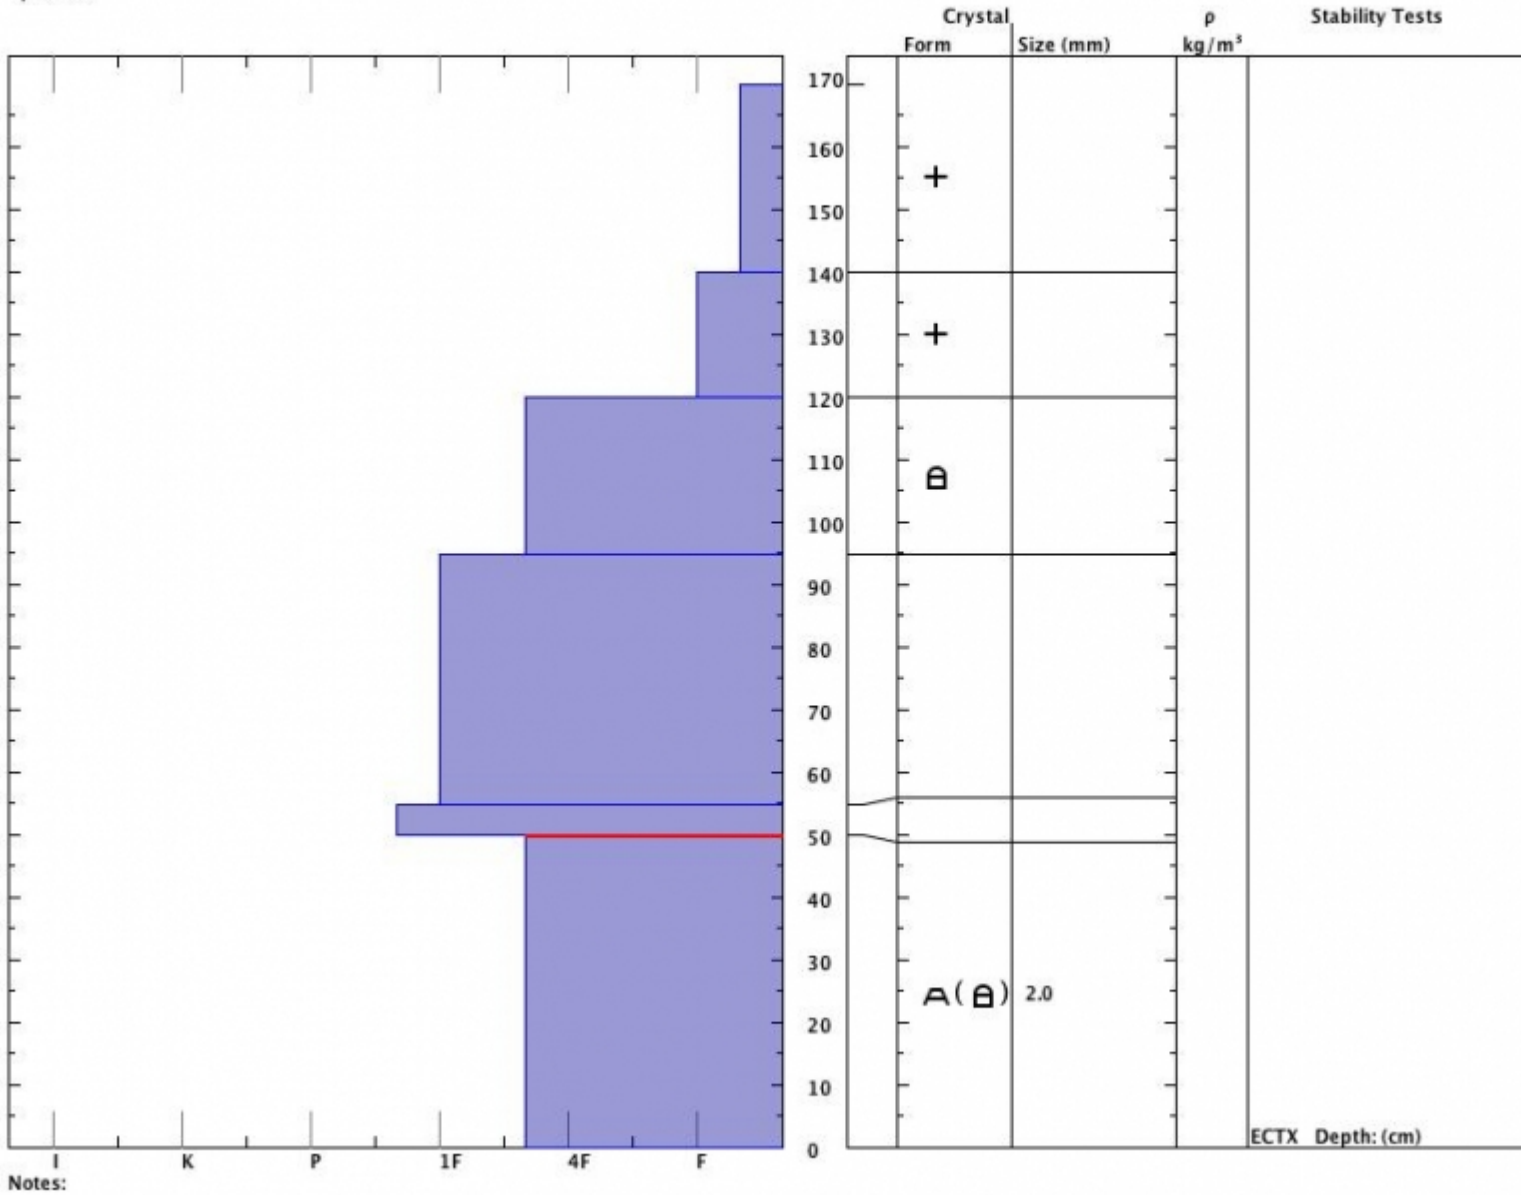

Snow Pit Profile
Republic Rigde (midway)
N. Absaroka, MT
 Elevation (ft) **8991**
 Aspect: **90**
 Specifics:

Observer: **Alex Marienthal**
Sun Jan 17 12:00:00 MST 2016
 Co-ord: **44.98697 N 109.6099 W**
 Slope: **23**
 Wind loading: **previous**

Stability on similar slopes: **Good**
 Air Temperature: **C**
 Sky Cover: **sky 8/8 covered**
 Precipitation: **Snow - 1 cm/hr**
 Wind: **Light Breeze**

Stability Test Notes:

Layer notes
0-50: Probl

Advisory Region
 Cooke City
 Cooke City, 2016-01-20