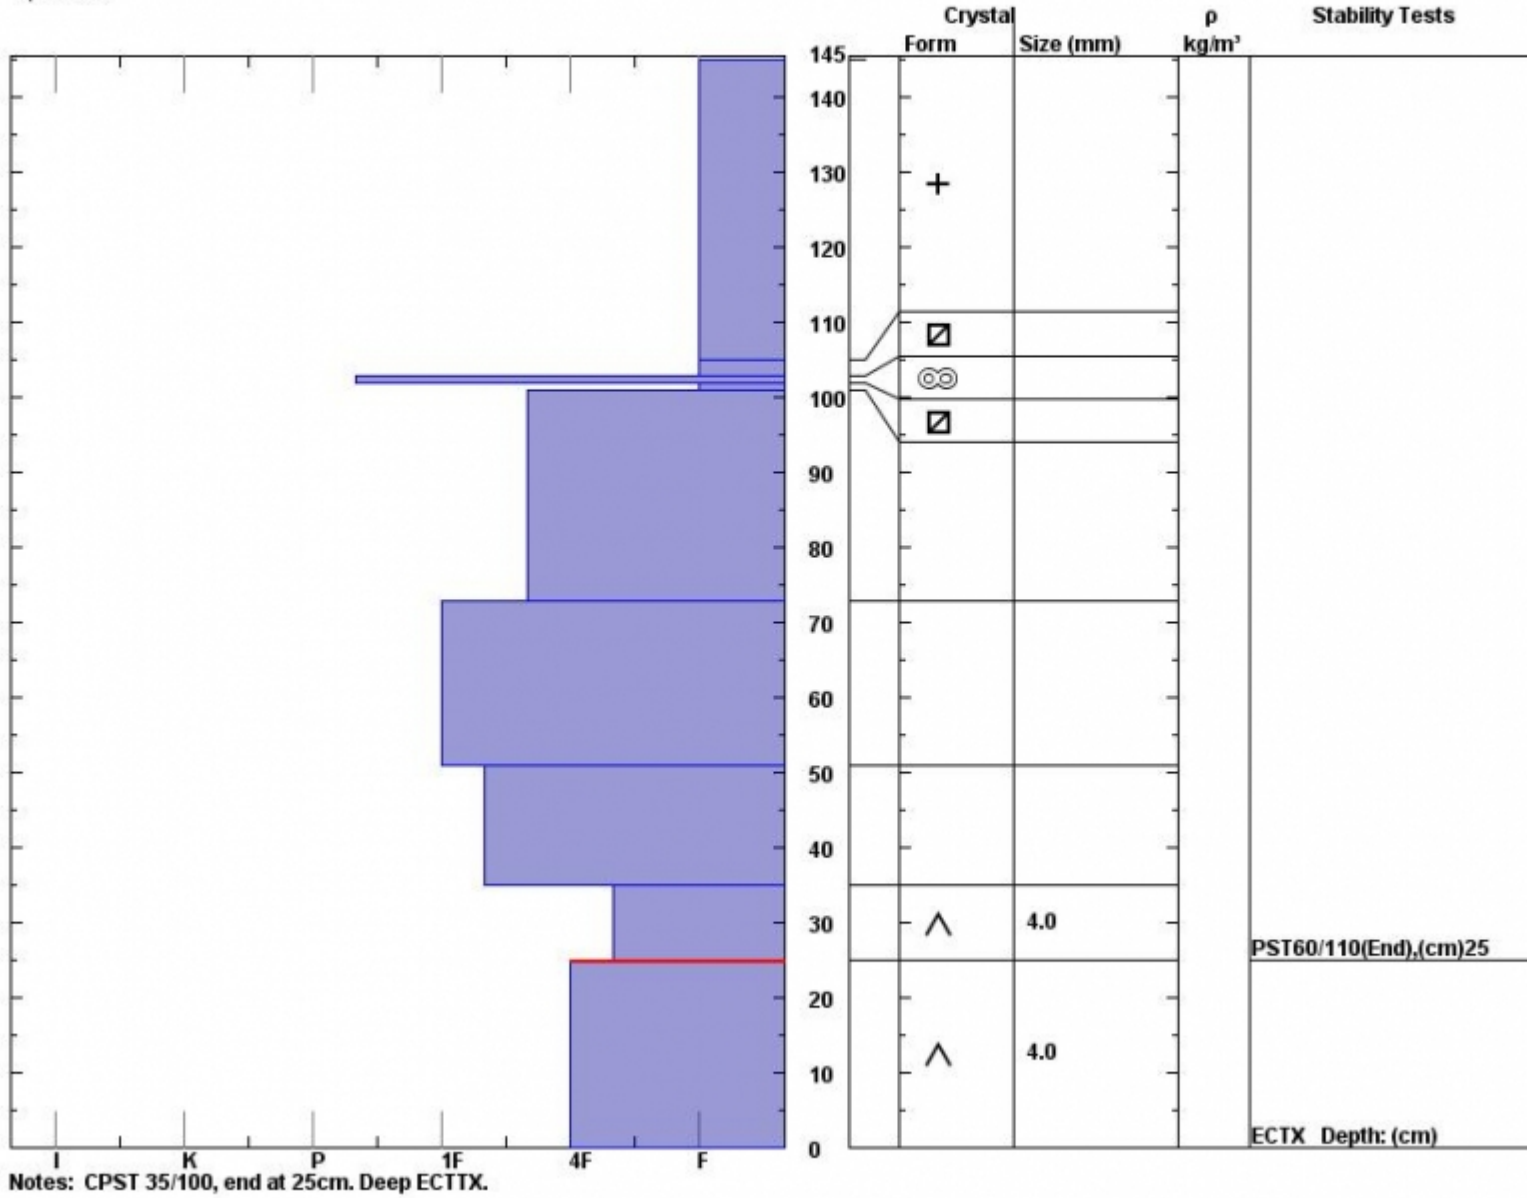

Snow Pit Profile
Rasta
Beartooths, MT
 Elevation (ft) **9900**
 Aspect: **195**
 Specifics:

Observer: **Doug Chabot**
Sun Jan 17 12:55:00 MST 2016
 Co-ord: **45.07106 N 109.94604 W**
 Slope: **33**
 Wind loading: **yes**

Stability on similar slopes: **Fair**
 Air Temperature: **C**
 Sky Cover: **sky 8/8 covered**
 Precipitation: **Snow < 0.5 cm/hr**
 Wind: **N Moderate**

HS145
 Stability Test Notes:

Layer note
0-25: Prob