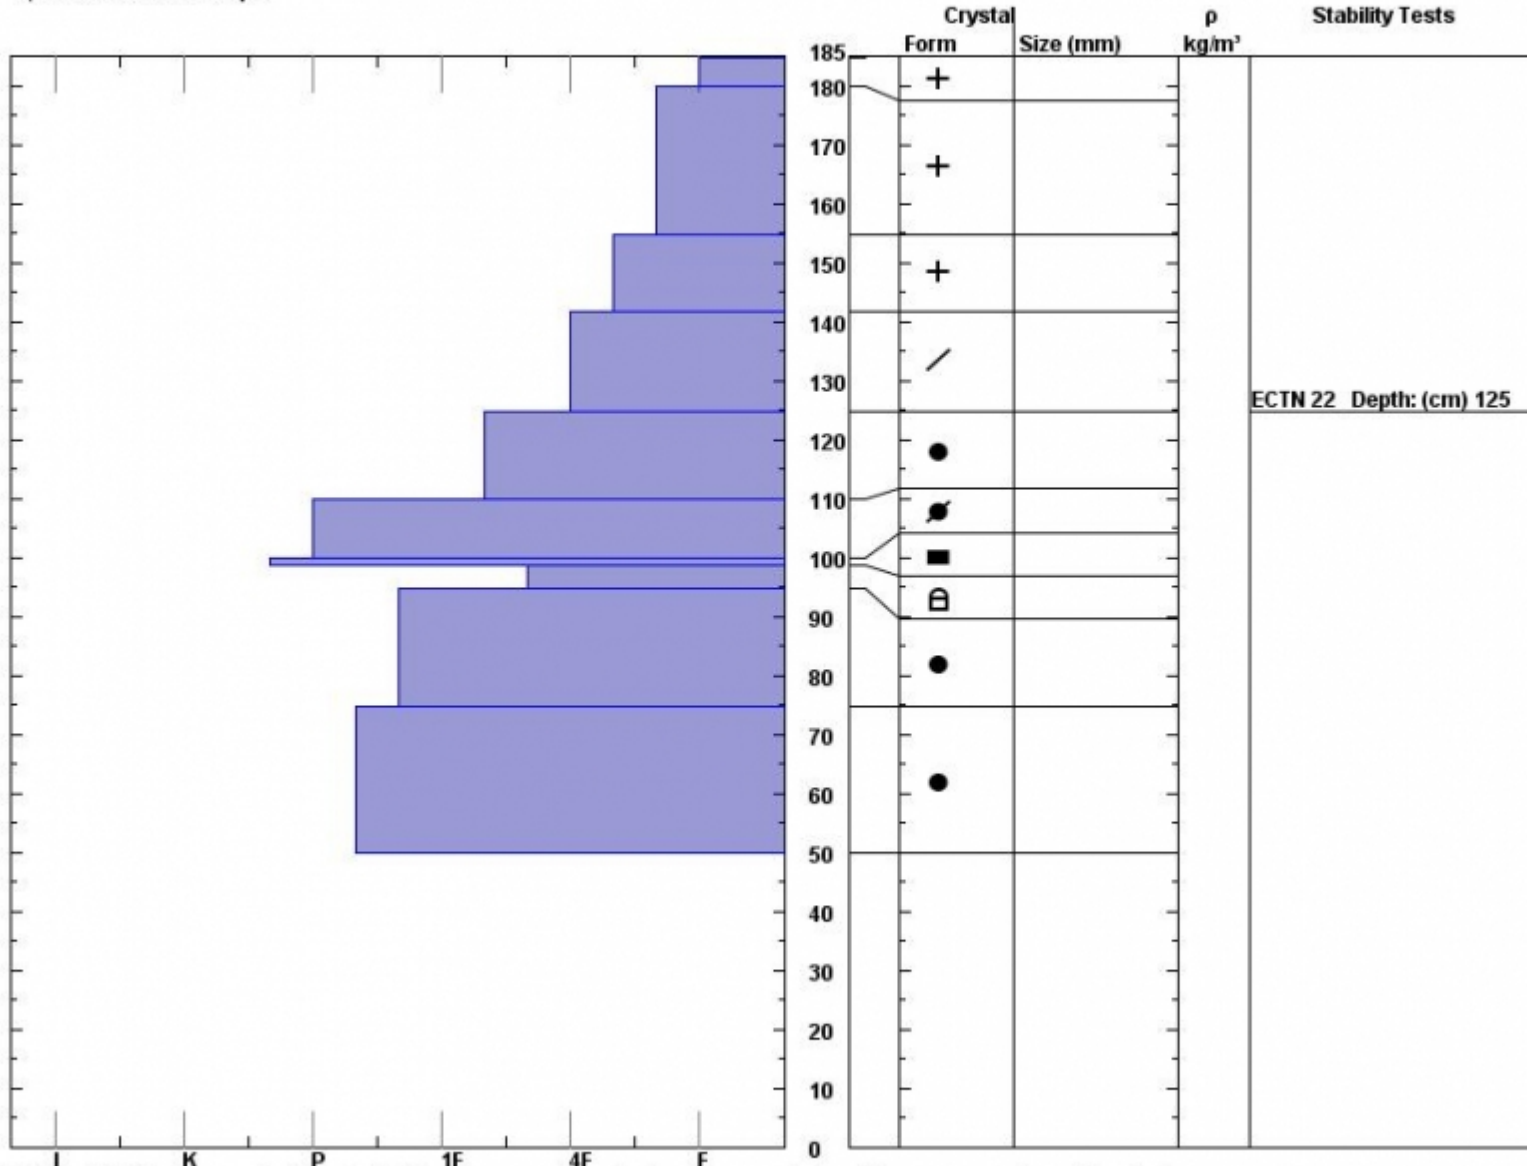

Snow Pit Profile

Observer: **Eric Knoff**

Stability on similar slopes: **Very Good**

Stability Test Notes:

Layer notes

Palace Butte

Sun Feb 22 11:45:00 MST 2015

Air Temperature: **-20 C**

Northern Gallatin Rang

Co-ord: **N W**

Sky Cover: **Clear**

Elevation (ft) **9450**

Slope: **32**

Precipitation: **None**

Aspect: **0**

Wind loading: **no**

Wind: **Calm**

Specifics: **We skied slope.**

Notes: 20" of new snow, but good stability. There are no weak layers to speak of and the new snow is well bonded.

Advisory Region
Northern Gallatin
Northern Gallatin, 2015-02-23