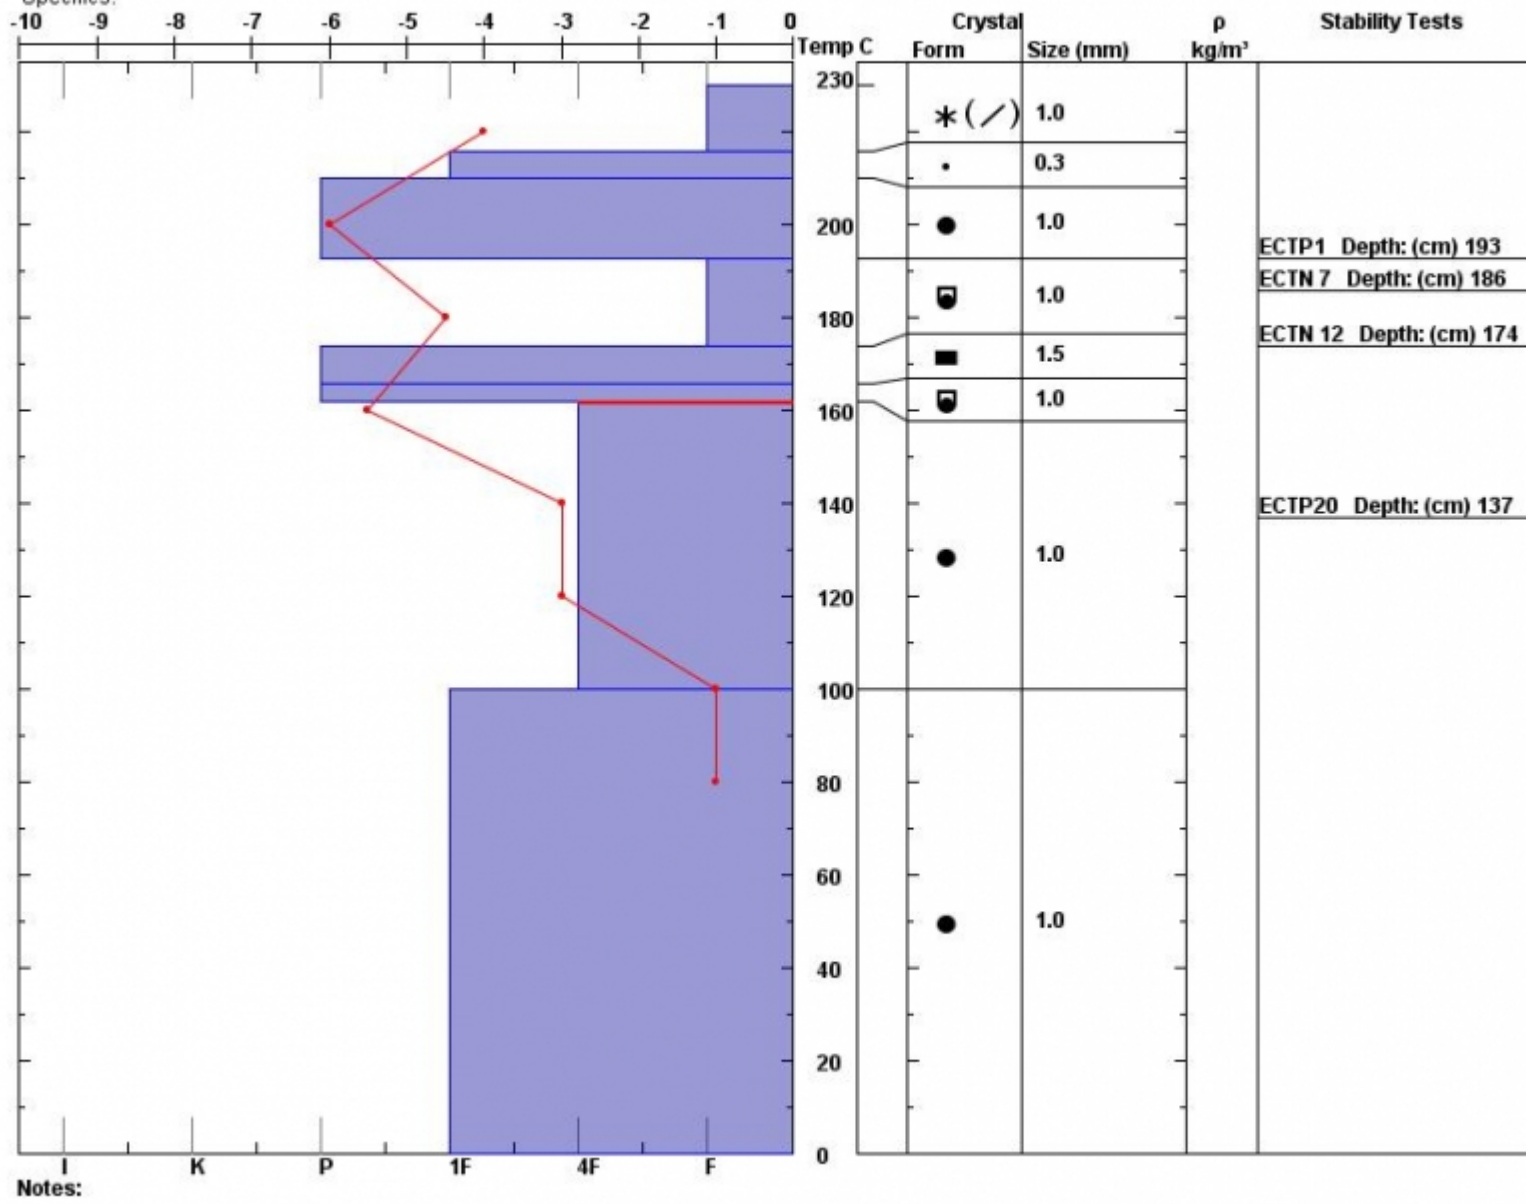

Snow Pit Profile  
**Goose Boundary**  
**Absaroka Beartooth, MT**  
 Elevation (ft) **10118**  
 Aspect: **185**  
 Specifics:

Observer: **Wes Dudley**  
**Fri Feb 20 14:15:00 MST 2015**  
 Co-ord: **45.10636 N 109.91488 W**  
 Slope: **41**  
 Wind loading: **previous**

Stability on similar slopes: **Good**  
 Air Temperature: **6 C**  
 Sky Cover: **sky 4/8 to 8/8 covered**  
 Precipitation: **Snow - 1 cm/hr**  
 Wind: **NW Light Breeze**

**PF38 HS230**  
 Stability Test Notes: **100-162: F**  
 Layer note