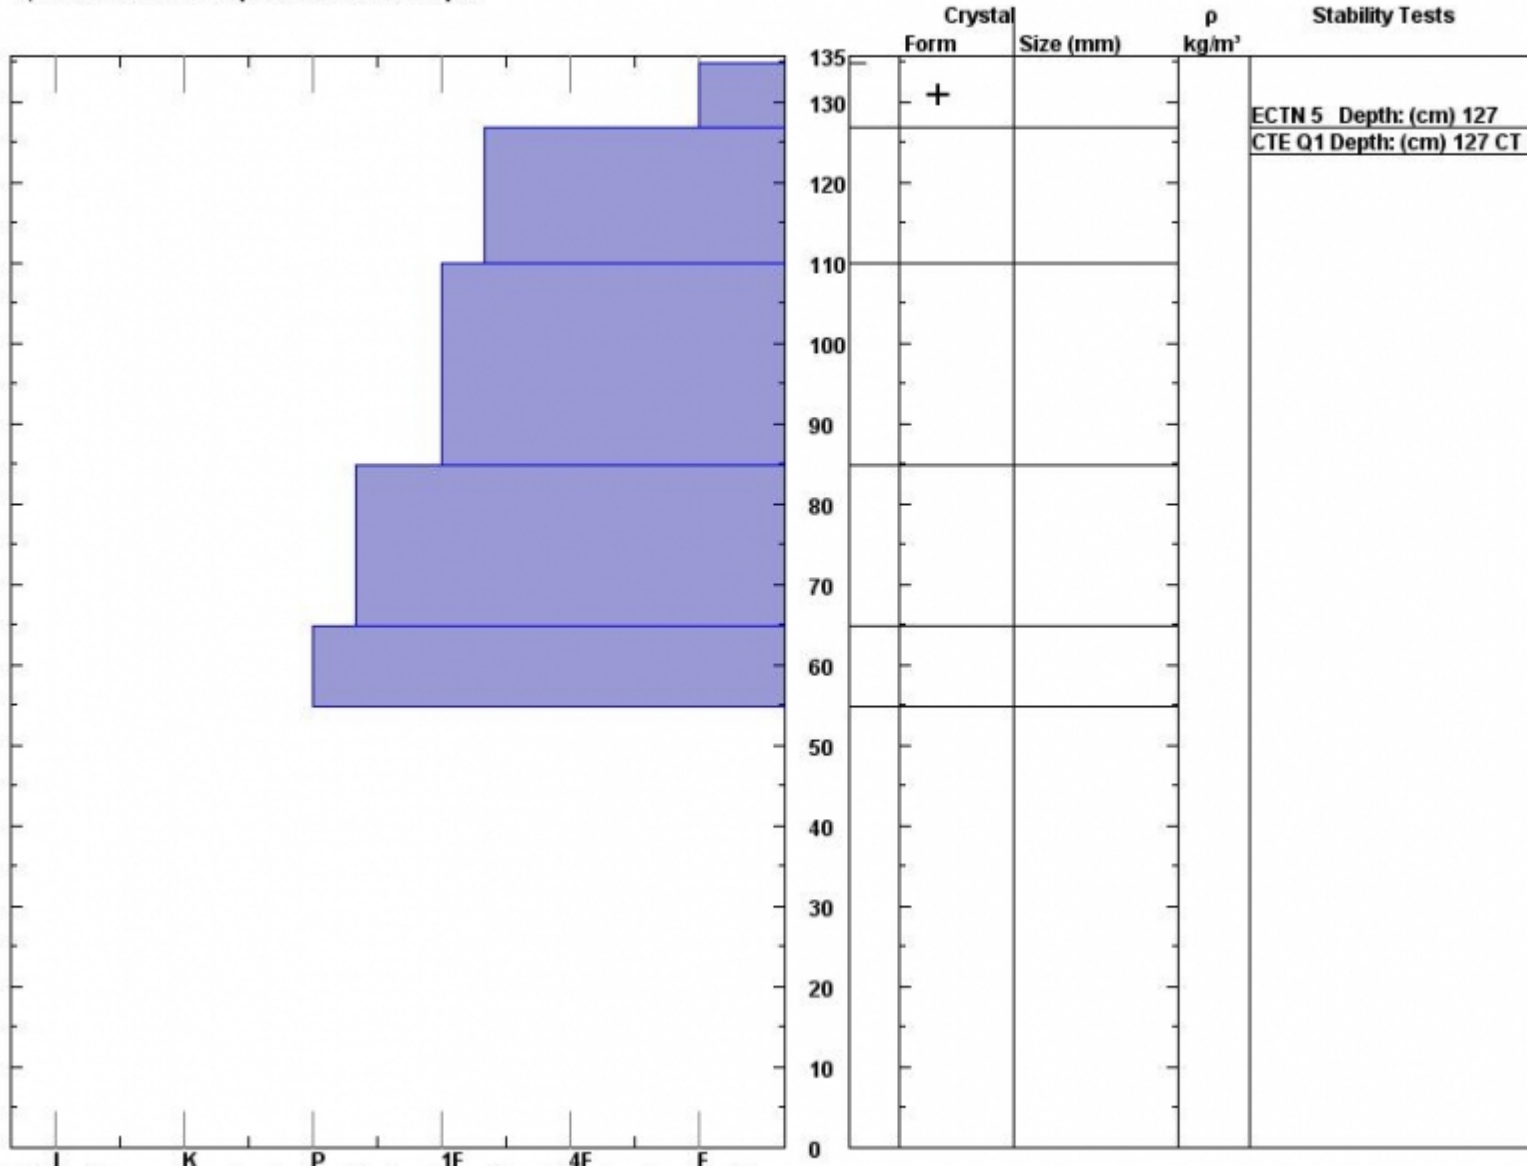

Bridger, MT

Co-ord: **N W**

Sky Cover: **Clear**

Elevation (ft) **8520**

Slope: **30**

Precipitation: **None**

Aspect: **80**

Wind loading: **no**

Wind: **Calm**

Specifics: **We skied slope. Ski tracks on slope.**

Notes: The new snow bonded well to the old surface. Only dug down to 55cm.

Advisory Region
Bridger Range
Bridger Range, 2015-02-17