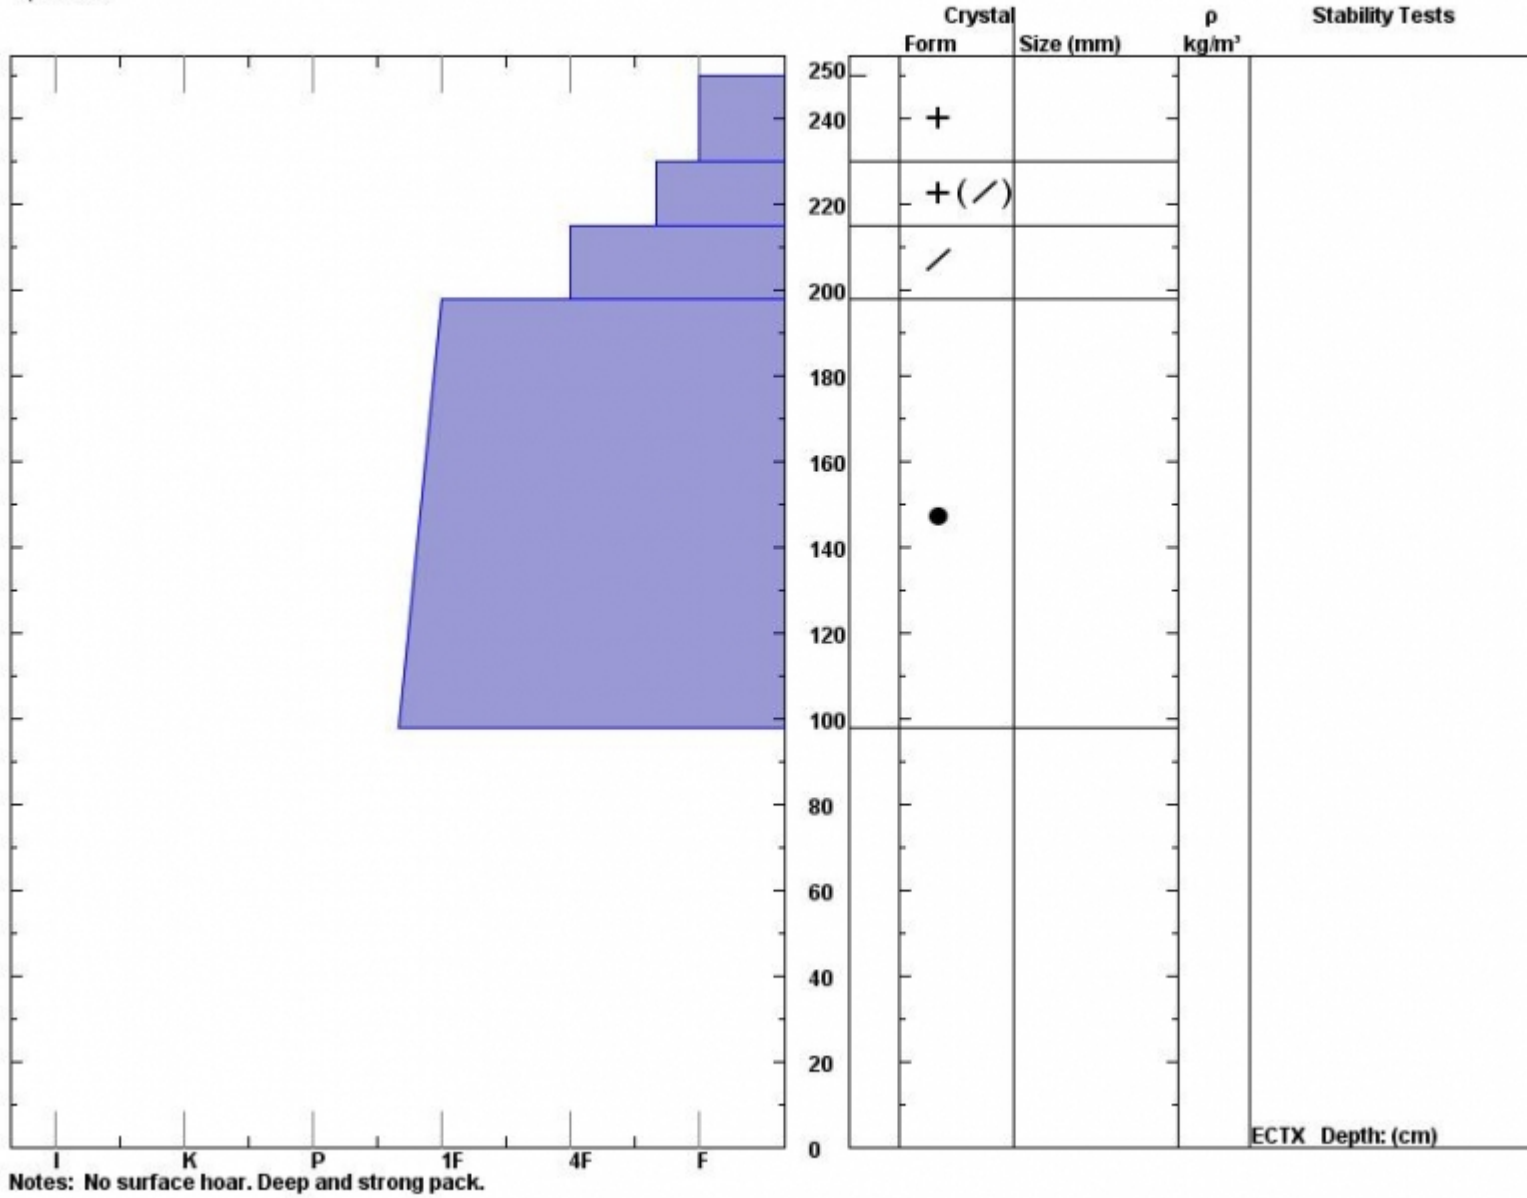

Snow Pit Profile
Mt Wolverine
Cooke City, MT
 Elevation (ft) **9282**
 Aspect: **340**
 Specifics:

Observer: **Eric Knoff**
Thu Feb 05 11:26:00 MST 2015
 Co-ord: **45.0564 N 110.0175 W**
 Slope: **30**
 Wind loading: **previous**

Stability on similar slopes: **Good**
 Air Temperature: **C**
 Sky Cover: **sky 3/8 to 4/8 covered**
 Precipitation: **None**
 Wind: **SW Strong**

Stability Test Notes: Layer note

Advisory Region
 Cooke City
 Cooke City, 2015-02-08