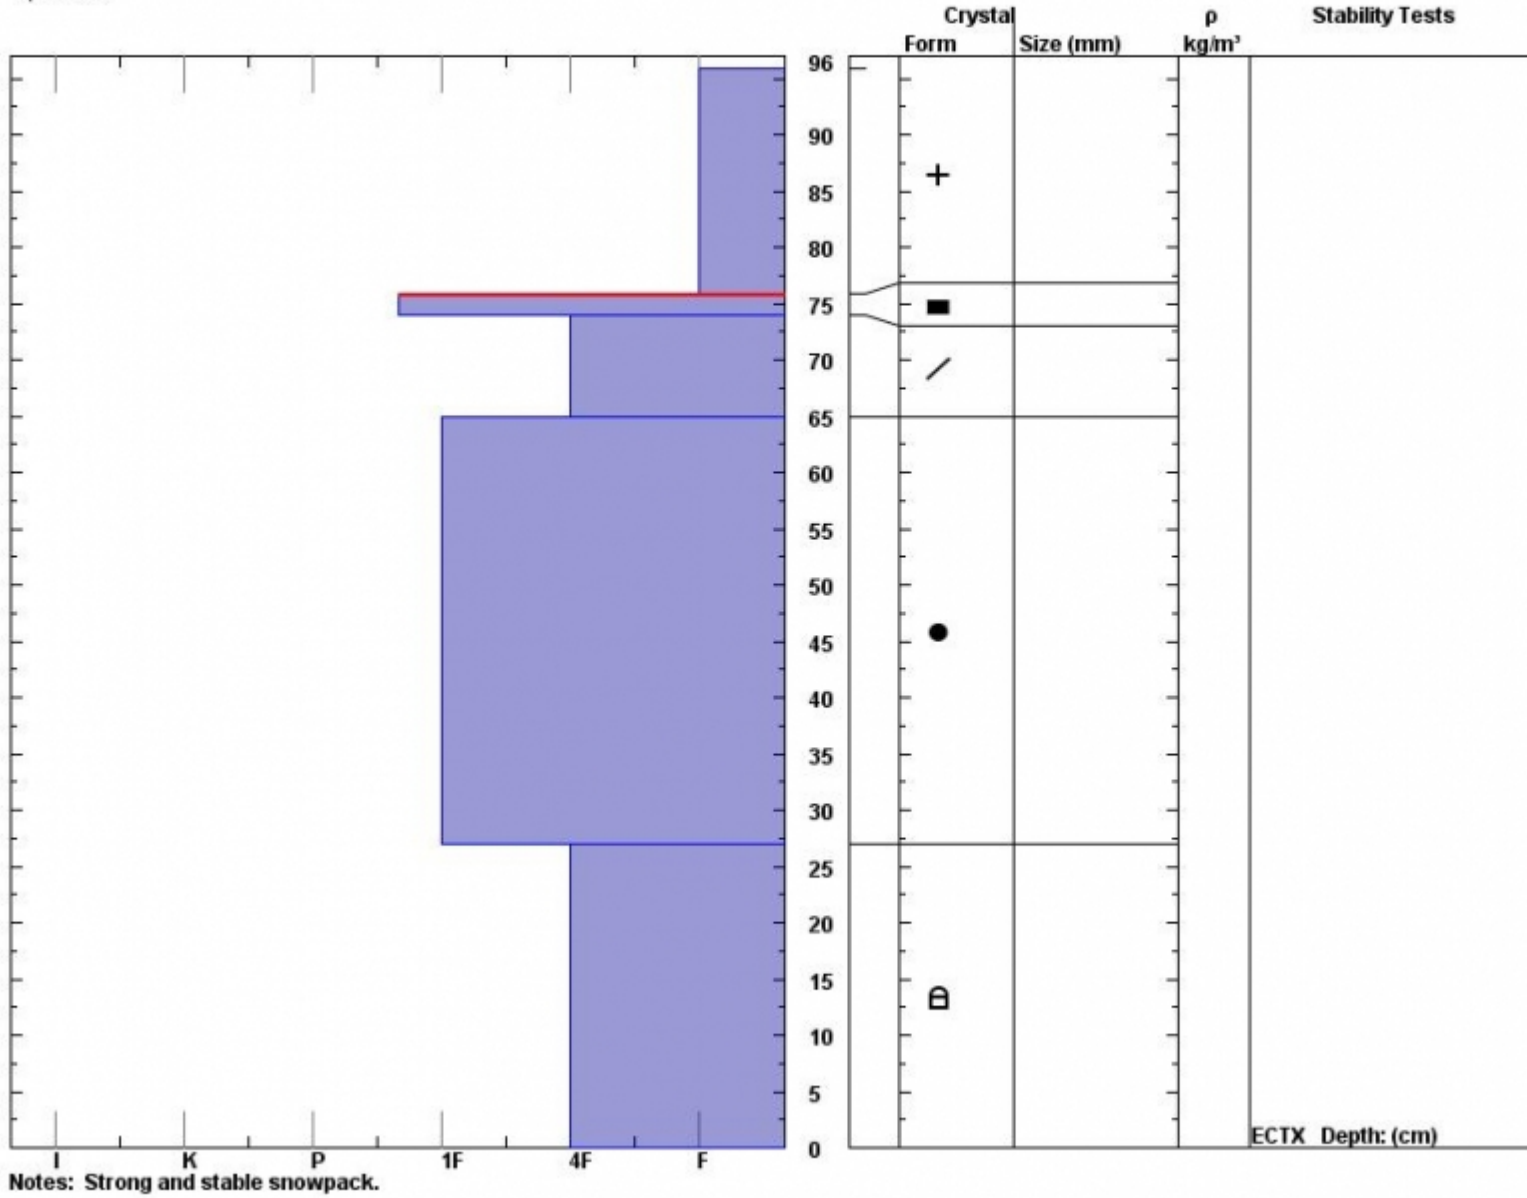

Snow Pit Profile
Hebgen Lake
Southern Madison, MT
 Elevation (ft) **8900**
 Aspect:
 Specifics:

Observer: **Eric Knoff**
Fri Jan 23 11:24:00 MST 2015
 Co-ord: **44.8393 N 111.3424 W**
 Slope: **24**
 Wind loading: **no**

Stability on similar slopes: **Very Good** **HS96**
 Air Temperature: **C**
 Sky Cover: **Clear**
 Precipitation: **None**
 Wind: **Calm**

Layer note
 Stability Test Notes: **74-76: Pro**

Advisory Region
 Southern Madison
 Southern Madison, 2015-01-26