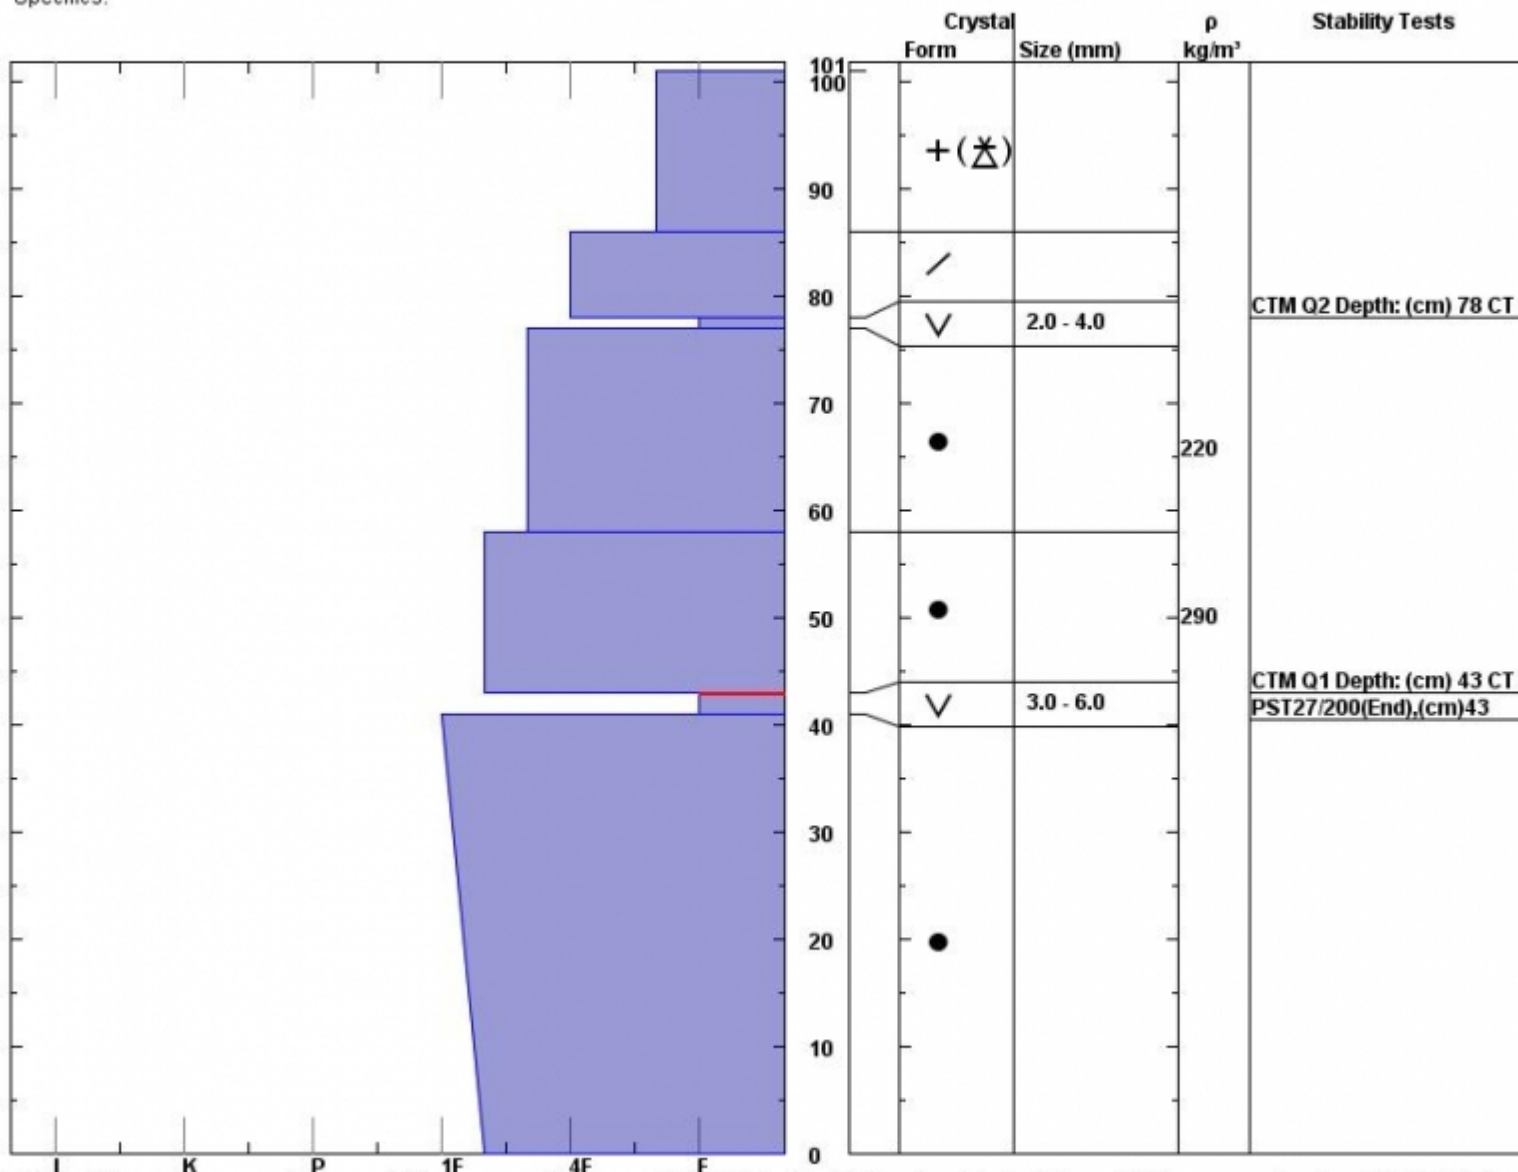

Snow Pit Profile
Bacon Rind
Southern Gallatin, MT
 Elevation (ft) **8900**
 Aspect: **67**
 Specifics:

Observer: **Eric Knoff**
Thu Jan 08 23:39:00 MST 2015
 Co-ord: **N W**
 Slope: **20**
 Wind loading: **no**

Stability on similar slopes: **Fair**
 Air Temperature: **C**
 Sky Cover: **sky 4/8 to 8/8 covered**
 Precipitation: **Snow < 0.5 cm/hr**
 Wind: **SW Light Breeze**

Stability Test Notes: Layer note
41-43: Pro

Notes: Although we were getting consistent propagation it would take finding the right spot on the right slope to trigger an avalanche. MODERATE dang

Advisory Region
 Southern Madison
 Southern Madison, 2015-01-09