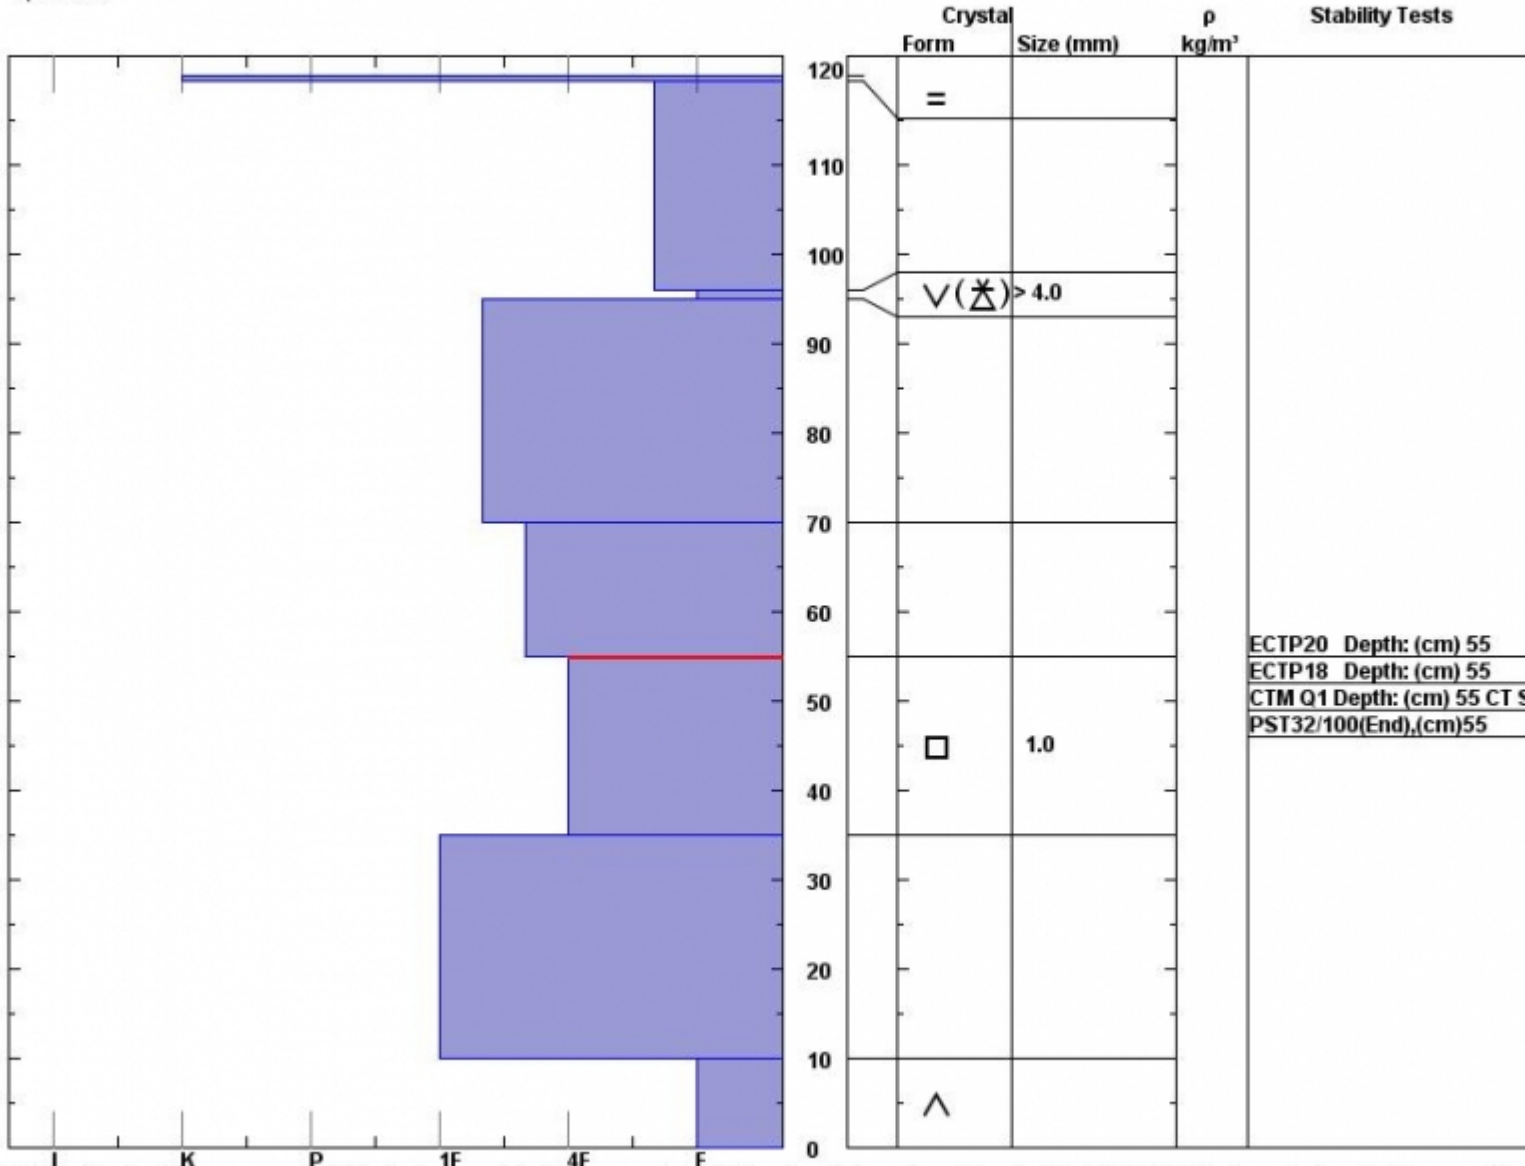

Snow Pit Profile
Bear Basin
N. Madison, MT
 Elevation (ft) **8750**
 Aspect: **70**
 Specifics:

Observer: **Doug Chabot**
Tue Jan 06 11:50:00 MST 2015
 Co-ord: **N W**
 Slope: **32**
 Wind loading: **no**

Stability on similar slopes: **Fair**
 Air Temperature: **F**
 Sky Cover: **sky 8/8 covered**
 Precipitation: **None**
 Wind: **W Moderate**

Stability Test Notes:

Layer notes:
35-55: Pro

Notes: The tests were very consistent. I'm guessing the graupel is inhibiting the SH from breaking. And the 2" of SWE that was just added has reactivated at 55cm.KPST29/100, end at 55cm