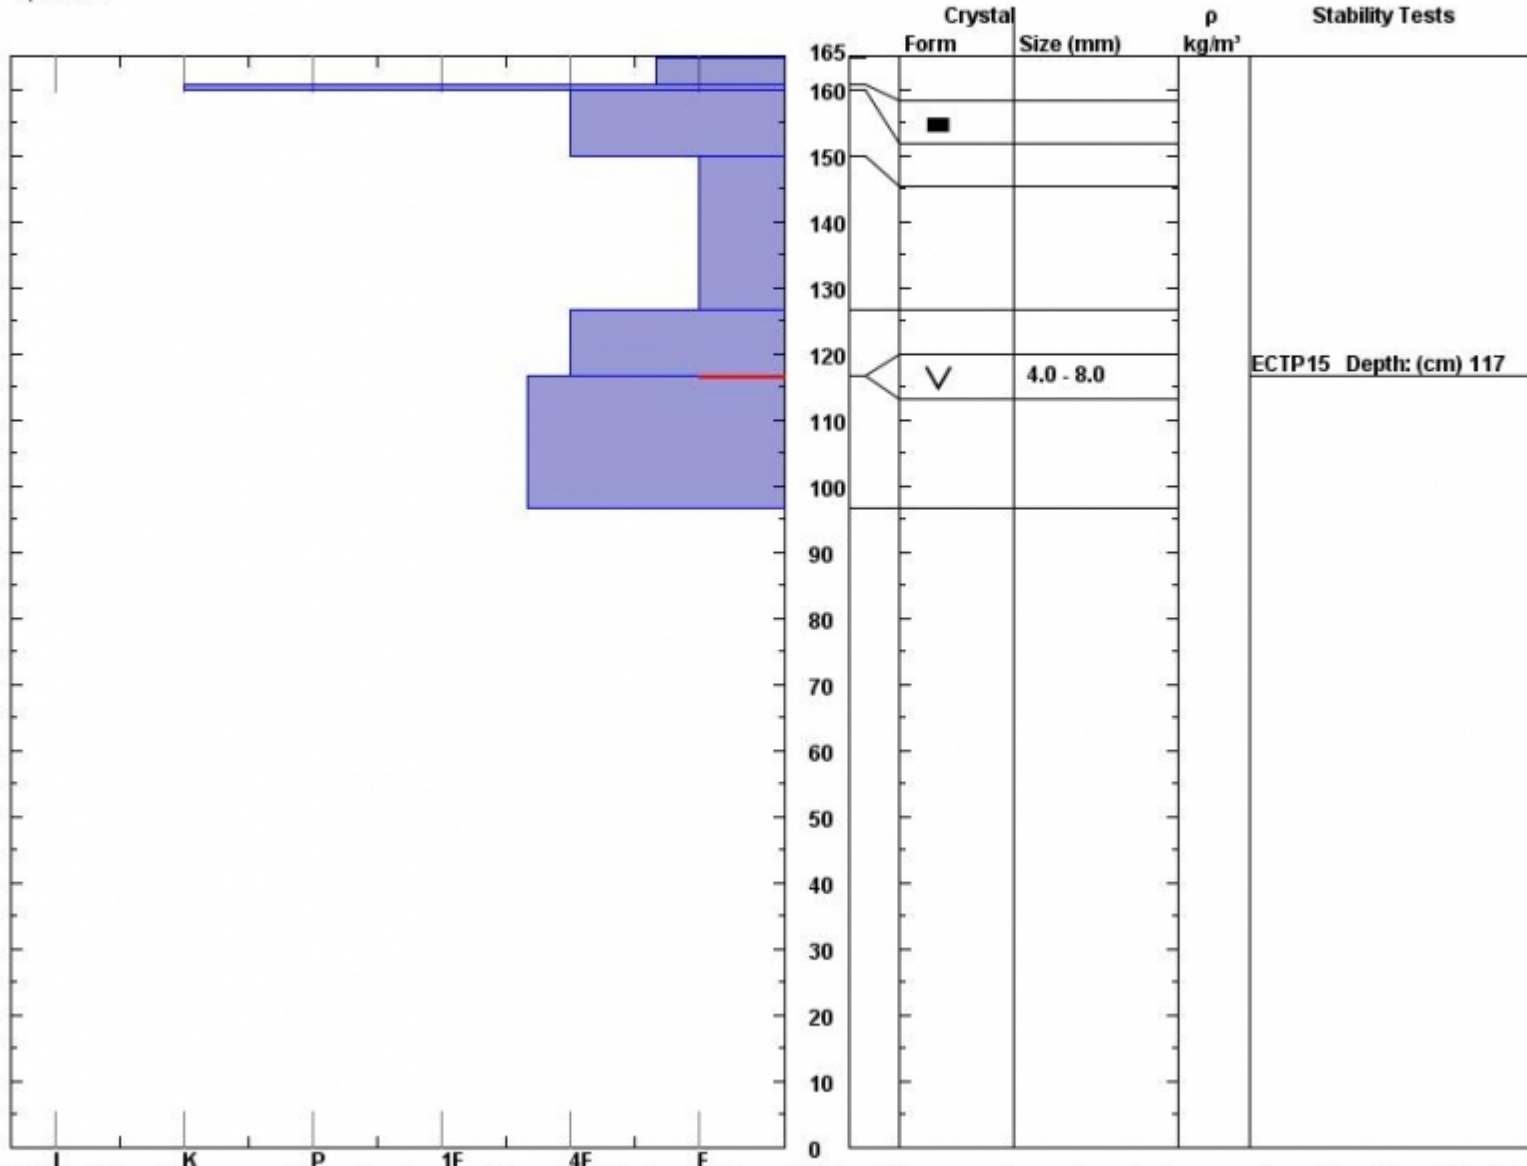

Snow Pit Profile
Buck/McAtee Divide
N Madison, MT
 Elevation (ft) **9280**
 Aspect: **30**
 Specifics:

Observer: **Mark Staples**
Tue Jan 06 14:15:00 MST 2015
 Co-ord: **45.16466 N 111.39949 W**
 Slope:
 Wind loading: **no**

Stability on similar slopes: **Poor**
 Air Temperature: **C**
 Sky Cover:
 Precipitation:
 Wind:

Stability Test Notes:
 Layer notes:
117-117: F

Notes: Pit dug below recent natural avalanche. Suspect it failed on surf hoar. 2 other slides were observed on similar aspects and elevations. We did not see surface hoar in other pits, but it is lurking out there on sheltered slopes from the wind and the sun.