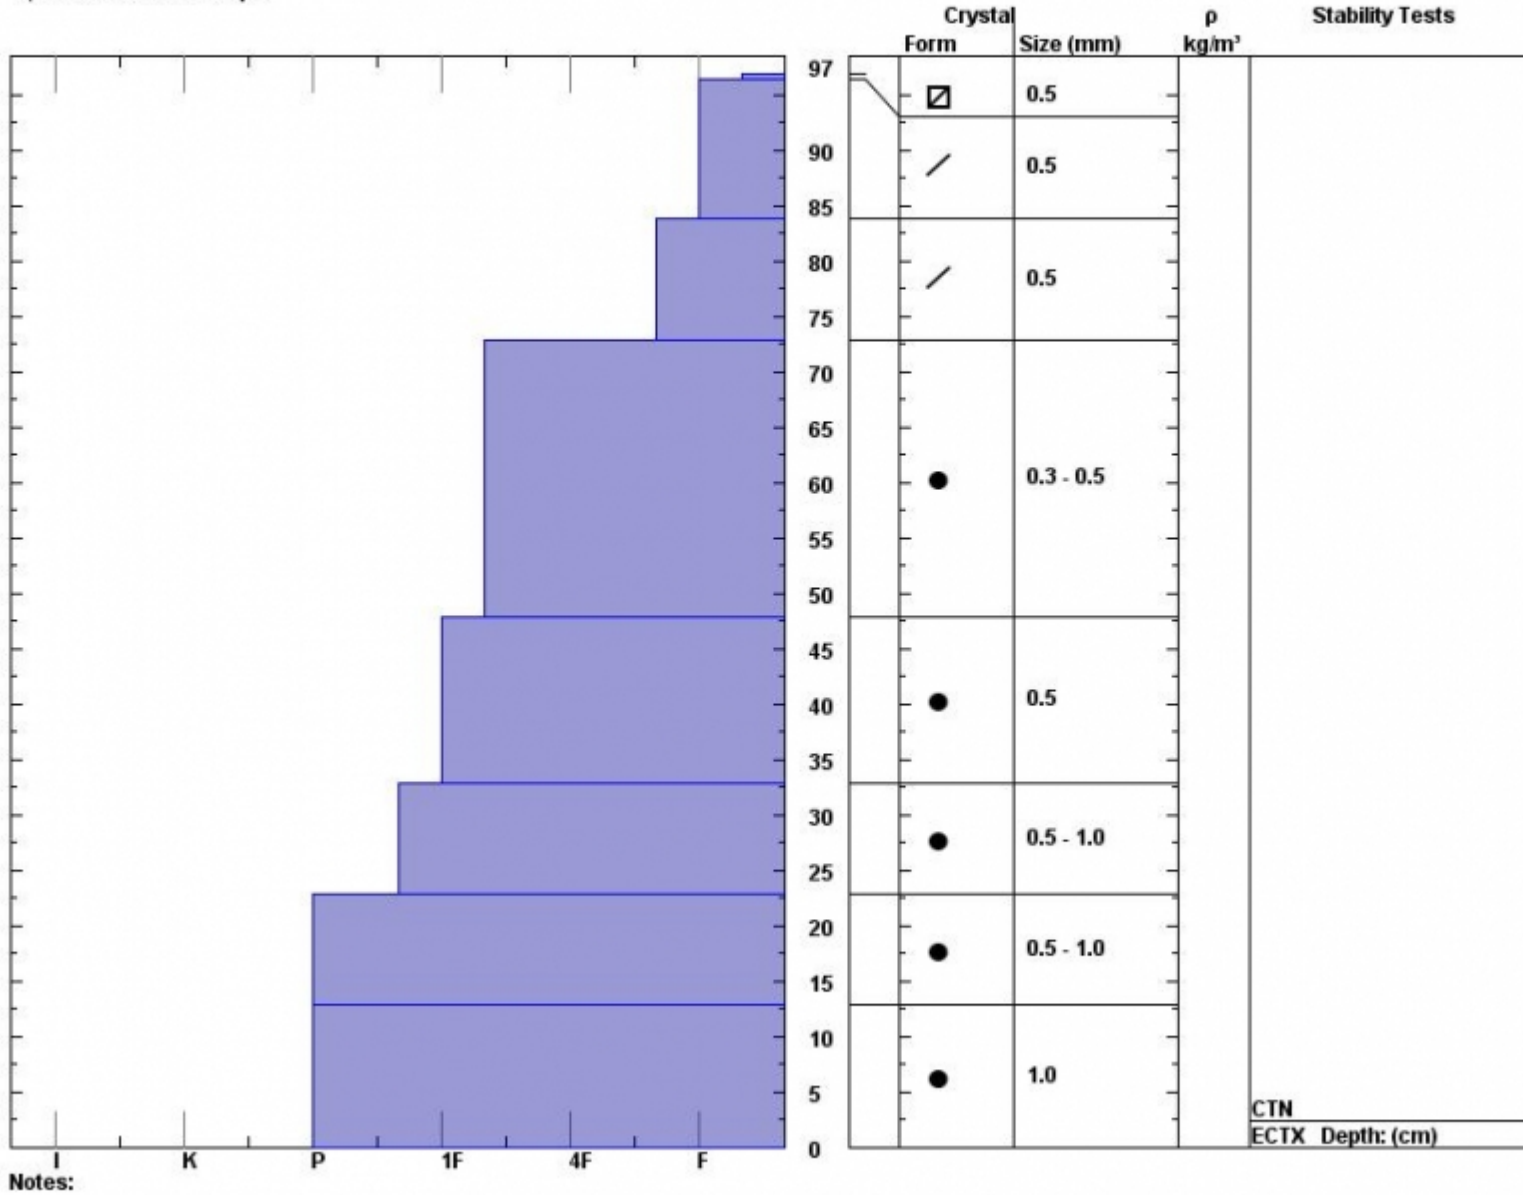

Snow Pit Profile
Quake Lake
Southern Madison, MT
 Elevation (ft) **8350**
 Aspect: **120**
 Specifics: **We skied slope.**

Observer: **Nina Hance**
Wed Dec 31 12:30:00 MST 2014
 Co-ord: **44.86520 N 111.39806 W**
 Slope: **36**
 Wind loading: **no**

Stability on similar slopes: **Good**
 Air Temperature: **-15 C**
 Sky Cover: **sky 8/8 covered**
 Precipitation: **None**
 Wind: **Calm**

HS97
 Stability Test Notes:

Layer note

Advisory Region
 Southern Madison
 Southern Madison, 2014-12-31