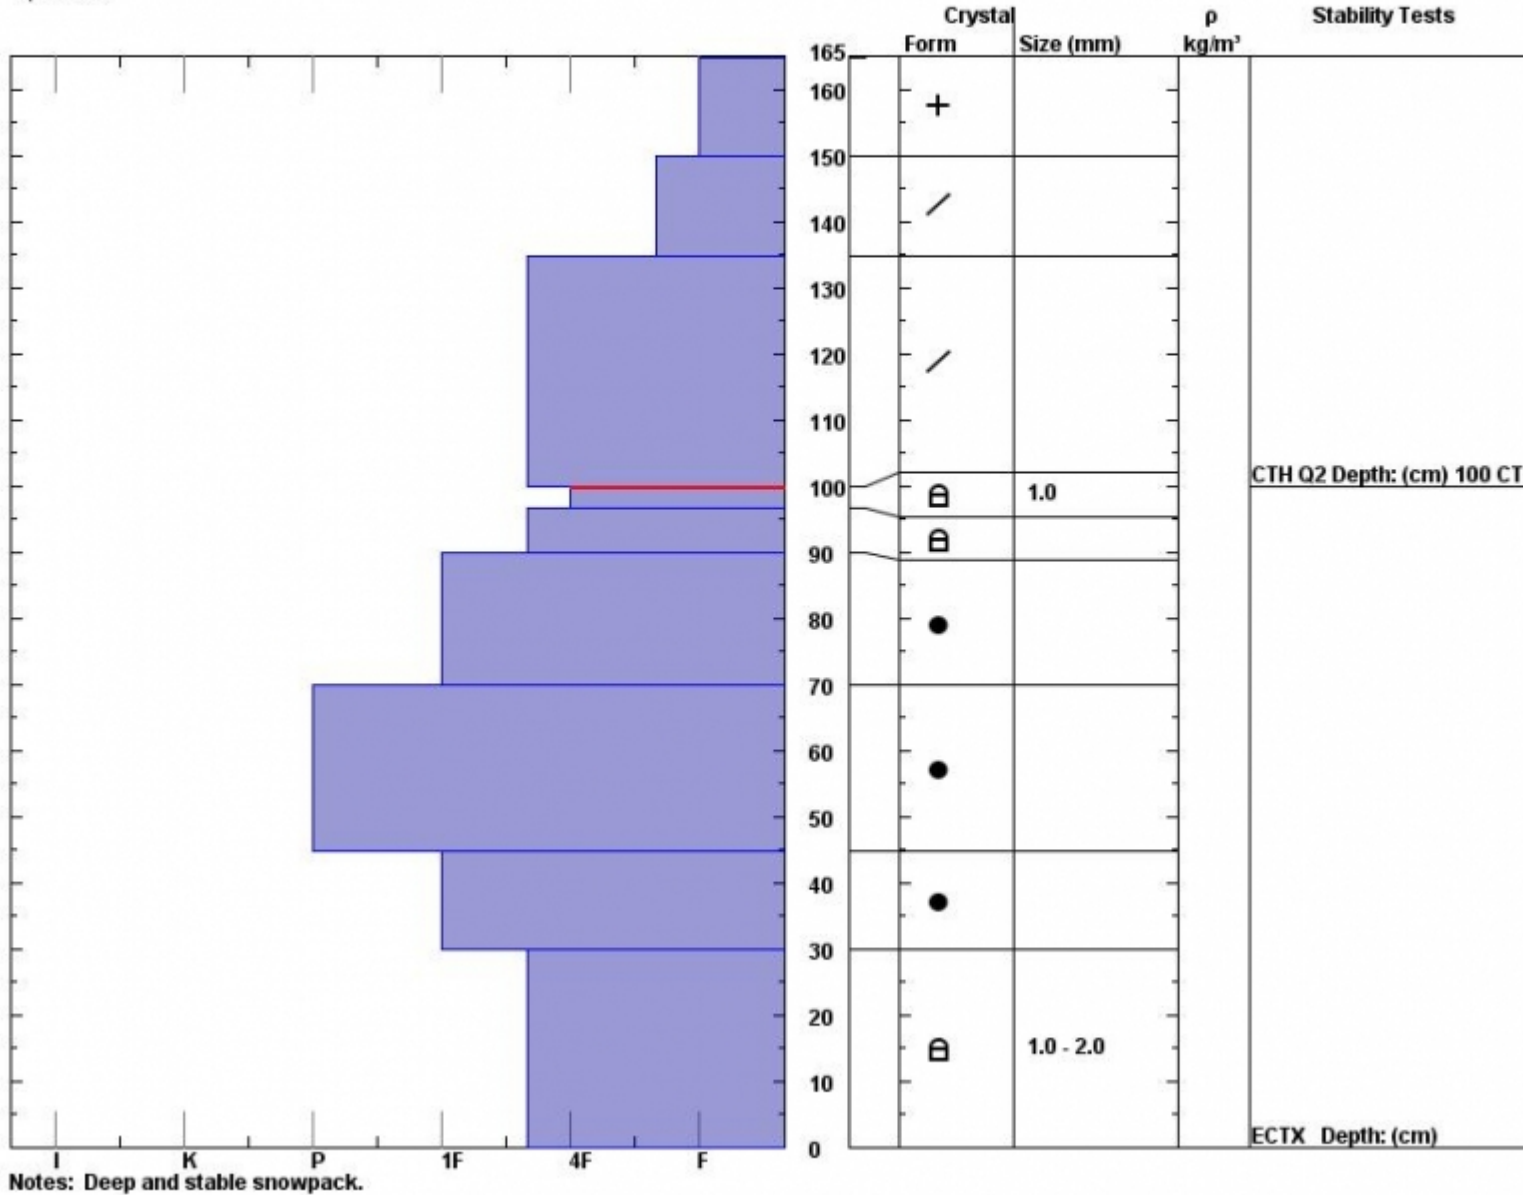

Snow Pit Profile
Miller Ridge
Cooke City, MT
 Elevation (ft) **9800**
 Aspect: **230**
 Specifics:

Observer: **Eric Knoff**
Sat Dec 27 11:00:00 MST 2014
 Co-ord: **N W**
 Slope: **30**
 Wind loading: **no**

Stability on similar slopes: **Good**
 Air Temperature: **C**
 Sky Cover: **sky 3/8 to 4/8 covered**
 Precipitation: **None**
 Wind: **W Moderate**

Stability Test Notes:
 Layer note: **97-100: Pr**

Advisory Region
 Cooke City
 Cooke City, 2014-12-28