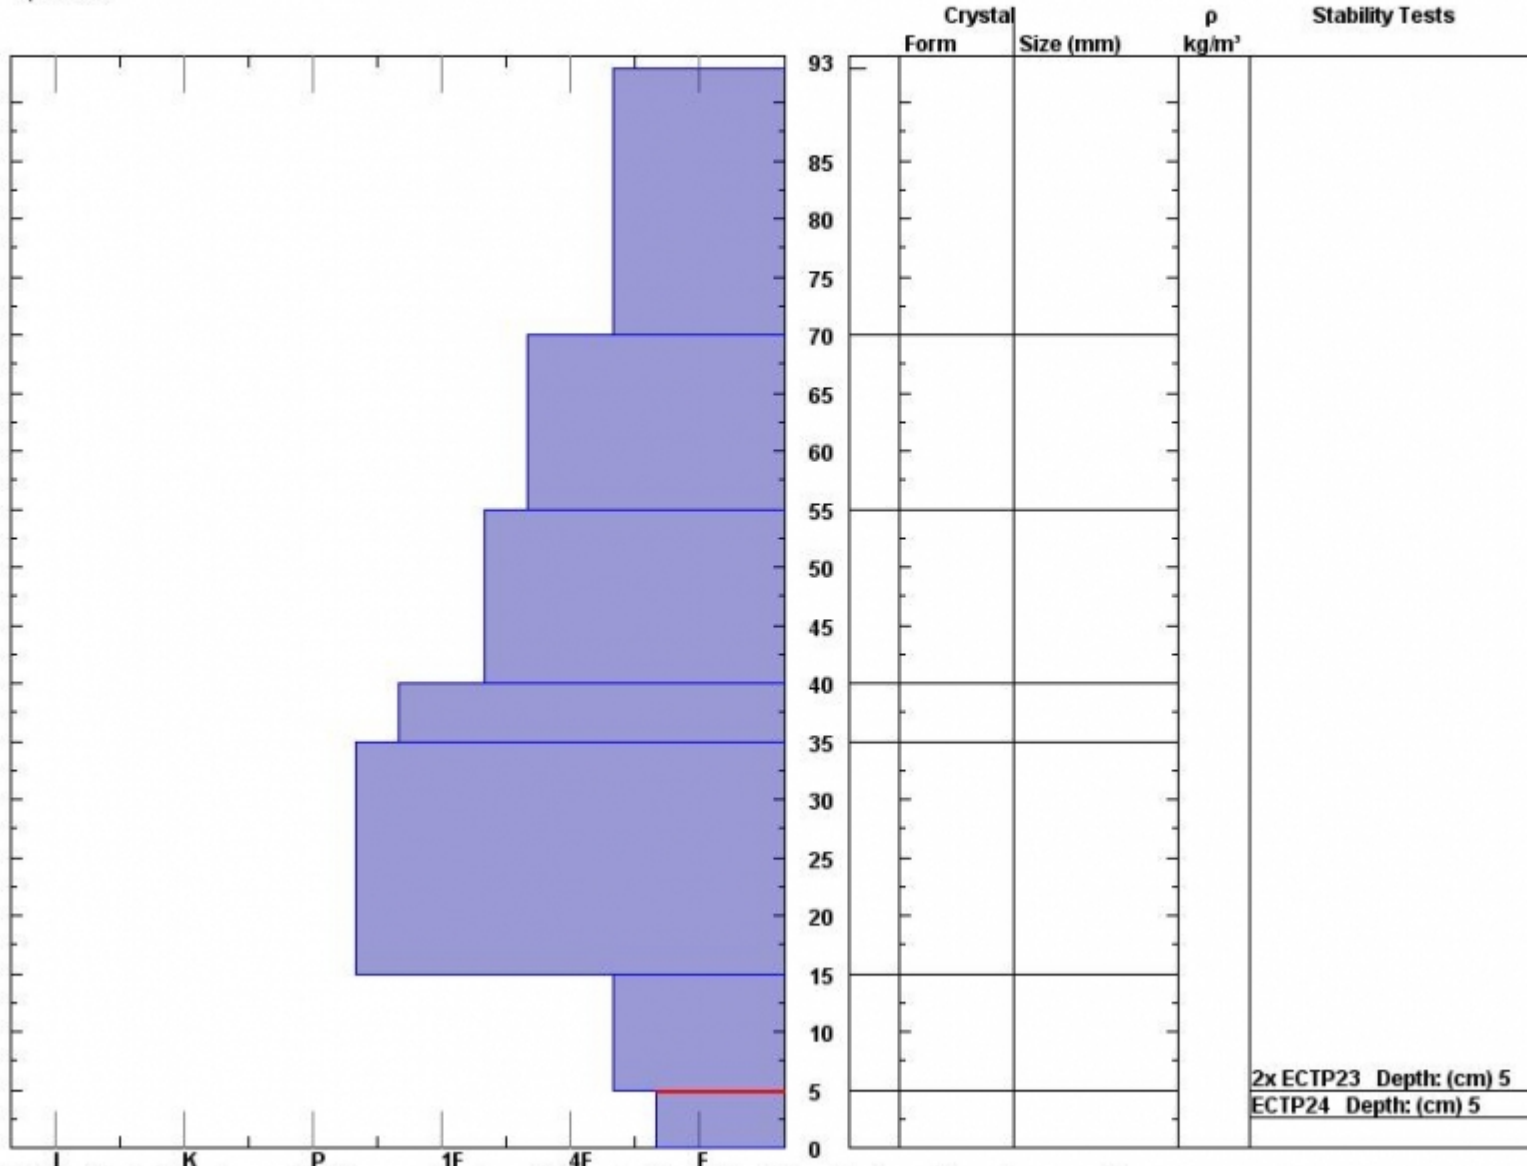

Snow Pit Profile
Ski Hill
Henry Mountains, MT
 Elevation (ft) **8235**
 Aspect: **70**
 Specifics:

Observer: **Doug Chabot**
Wed Dec 24 11:10:00 MST 2014
 Co-ord: **N W**
 Slope: **28**
 Wind loading: **yes**

Stability on similar slopes: **Fair**
 Air Temperature: **F**
 Sky Cover: **sky 8/8 covered**
 Precipitation: **None**
 Wind: **SW Light Breeze**

Stability Test Notes:
 Layer note:
0-5: Problem

Notes: The Surface hoar and NSF were a thin layer at 55cm, but they did nothing. Must've collapsed or something.