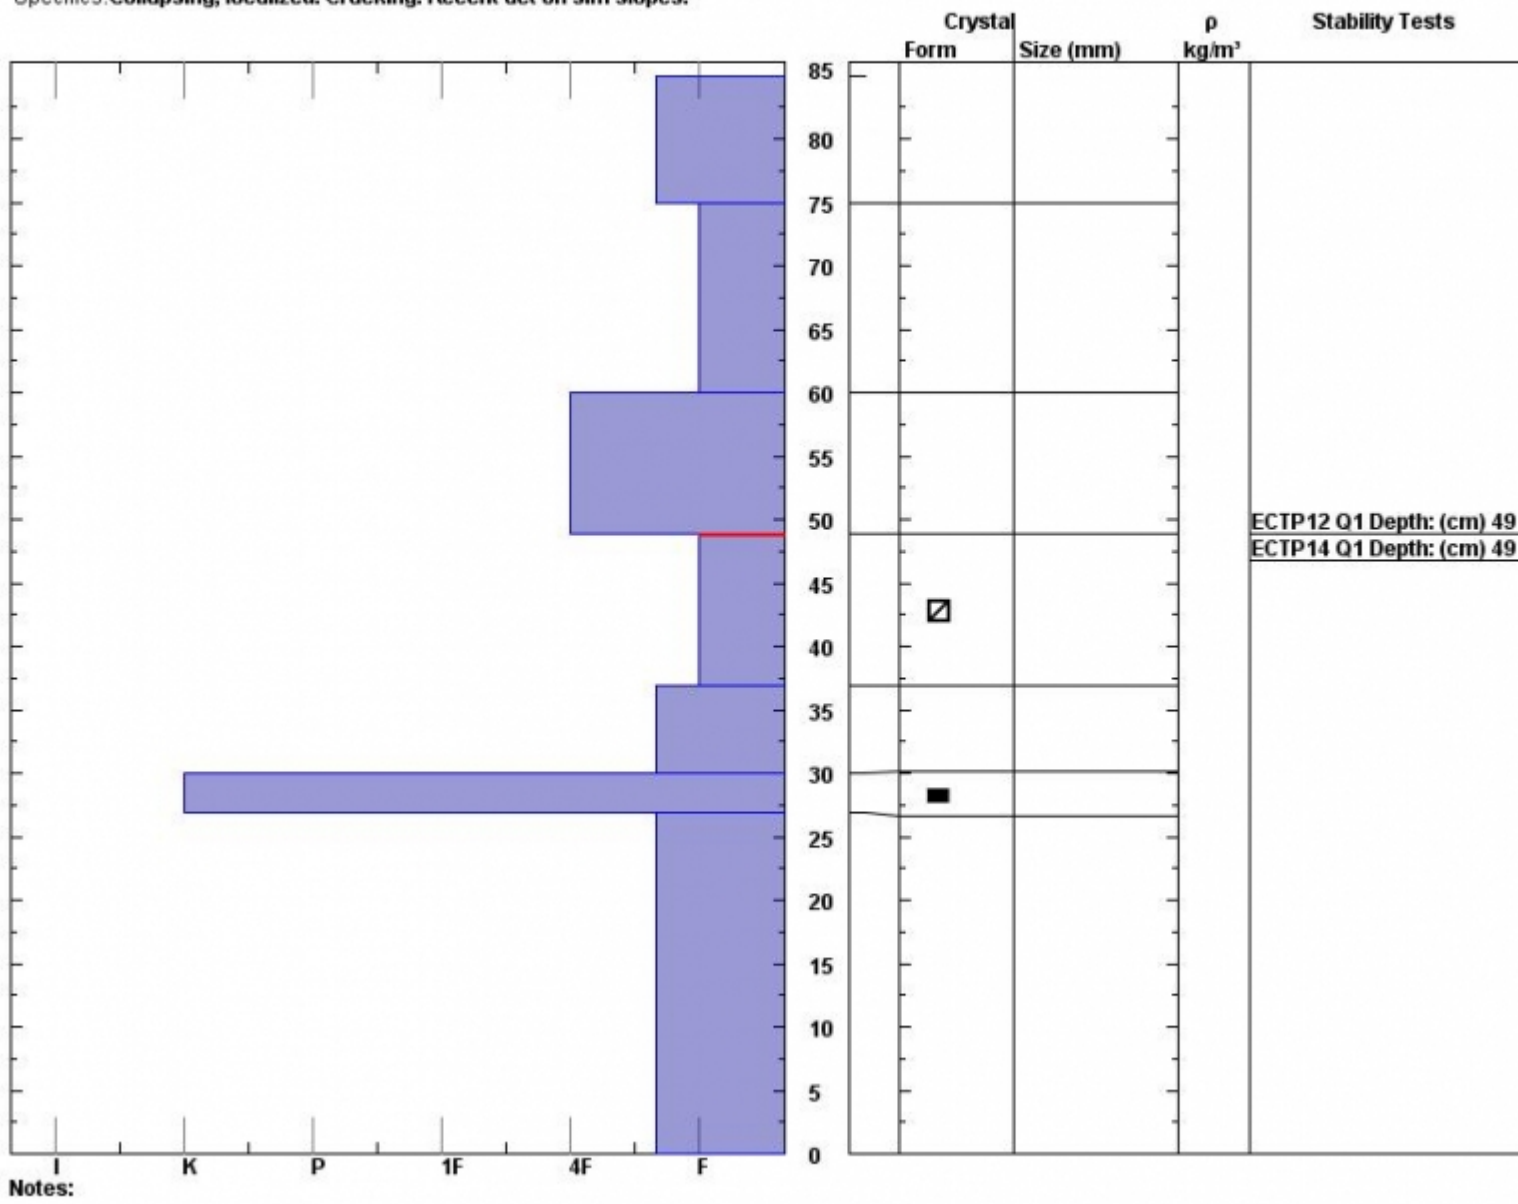

Snow Pit Profile
W of Tylers Slope
N. Madison, MT
 Elevation (ft) **8980**
 Aspect: **230**
 Specifics: **Collapsing, localized. Cracking. Recent act on sim slopes.**

Observer: **Doug Chabot**
Mon Dec 22 11:20:00 MST 2014
 Co-ord: **N W**
 Slope: **35**
 Wind loading: **no**

Stability on similar slopes: **Poor**
 Air Temperature: **F**
 Sky Cover: **sky 3/8 to 4/8 covered**
 Precipitation: **None**
 Wind: **SW Light Breeze**

Stability Test Notes:
 Layer note:
37-49: Pro

Advisory Region
 Northern Madison
 Northern Madison, 2014-12-23