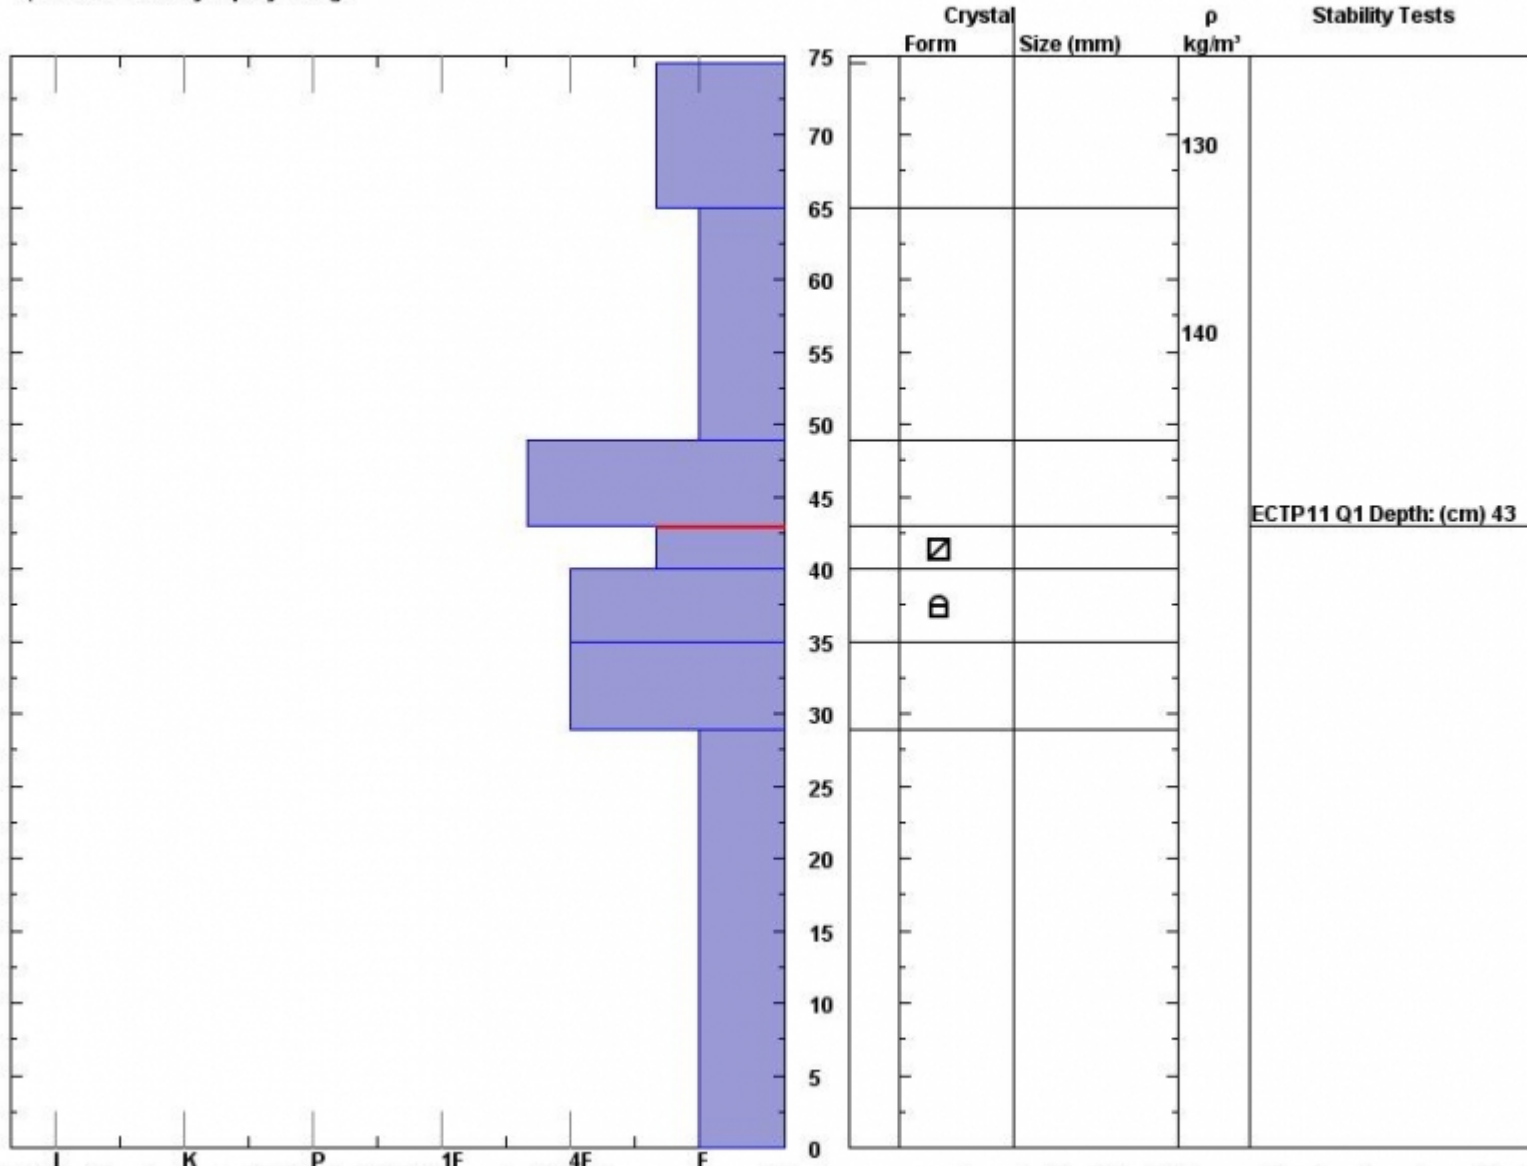

Co-ord: **45.17079 N 111.37234 W**

Slope: **22**

Wind loading: **yes**

Stability on similar slopes: **Poor**

Air Temperature: **F**

Sky Cover: **sky 8/8 covered**

Precipitation: **Snow - 2 cm/hr**

Wind: **W Strong**

HS75

Stability Test Notes:

Layer note

65-75: .5"S

49-65: 1"S

40-43: Pro

Notes: This pit was dug before the first Yellowmule. Visibility was poor and blowing snow made navigation difficult. Near-surface facets are breaking in other nearby areas (Beehive) have surface hoar.