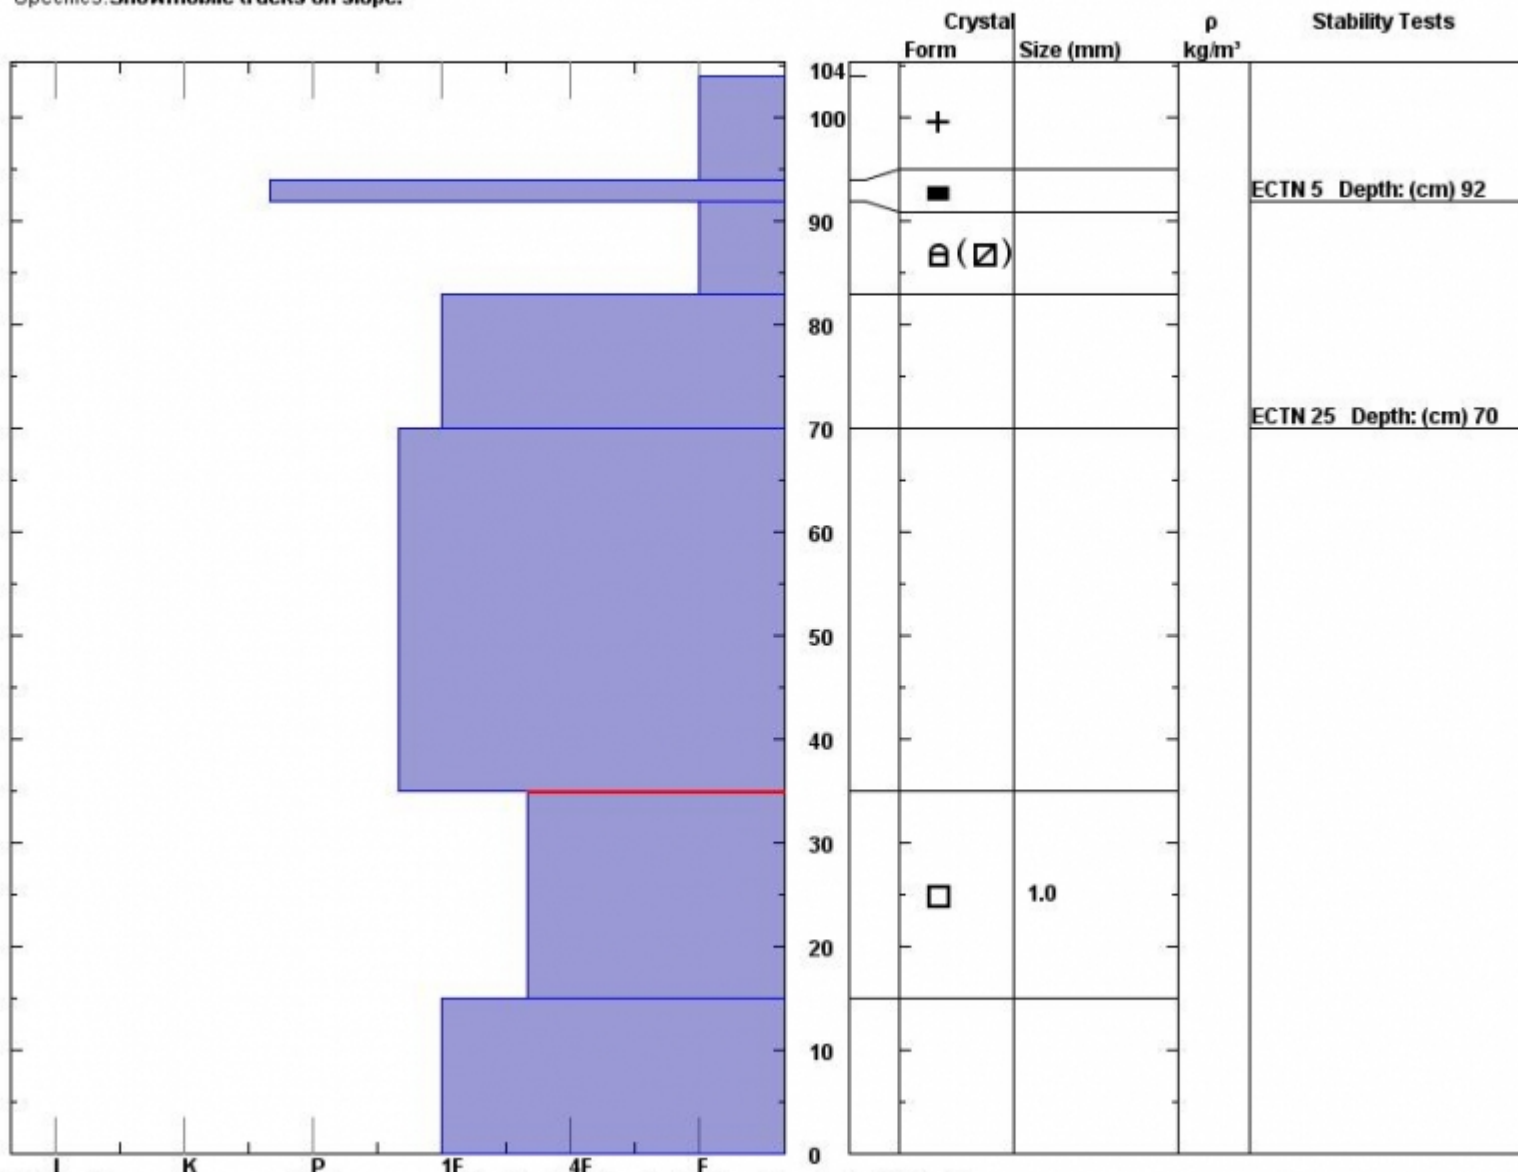

Snow Pit Profile
Scotch Bonnet Rasta
Beartooth, MT
 Elevation (ft) **9688**
 Aspect: **180**
 Specifics: **Snowmobile tracks on slope.**

Observer: **Mark Staples**
Tue Dec 16 10:30:00 MST 2014
 Co-ord: **45.06955 N 109.94448 W**
 Slope: **26**
 Wind loading: **no**

Stability on similar slopes: **Good**
 Air Temperature: **C**
 Sky Cover: **sky 4/8 to 8/8 covered**
 Precipitation: **None**
 Wind:

Stability Test Notes:
 Layer notes:
15:35: Pro

Notes: Fx's near the ground still a concern in isolated location, but not breaking in stability tests.