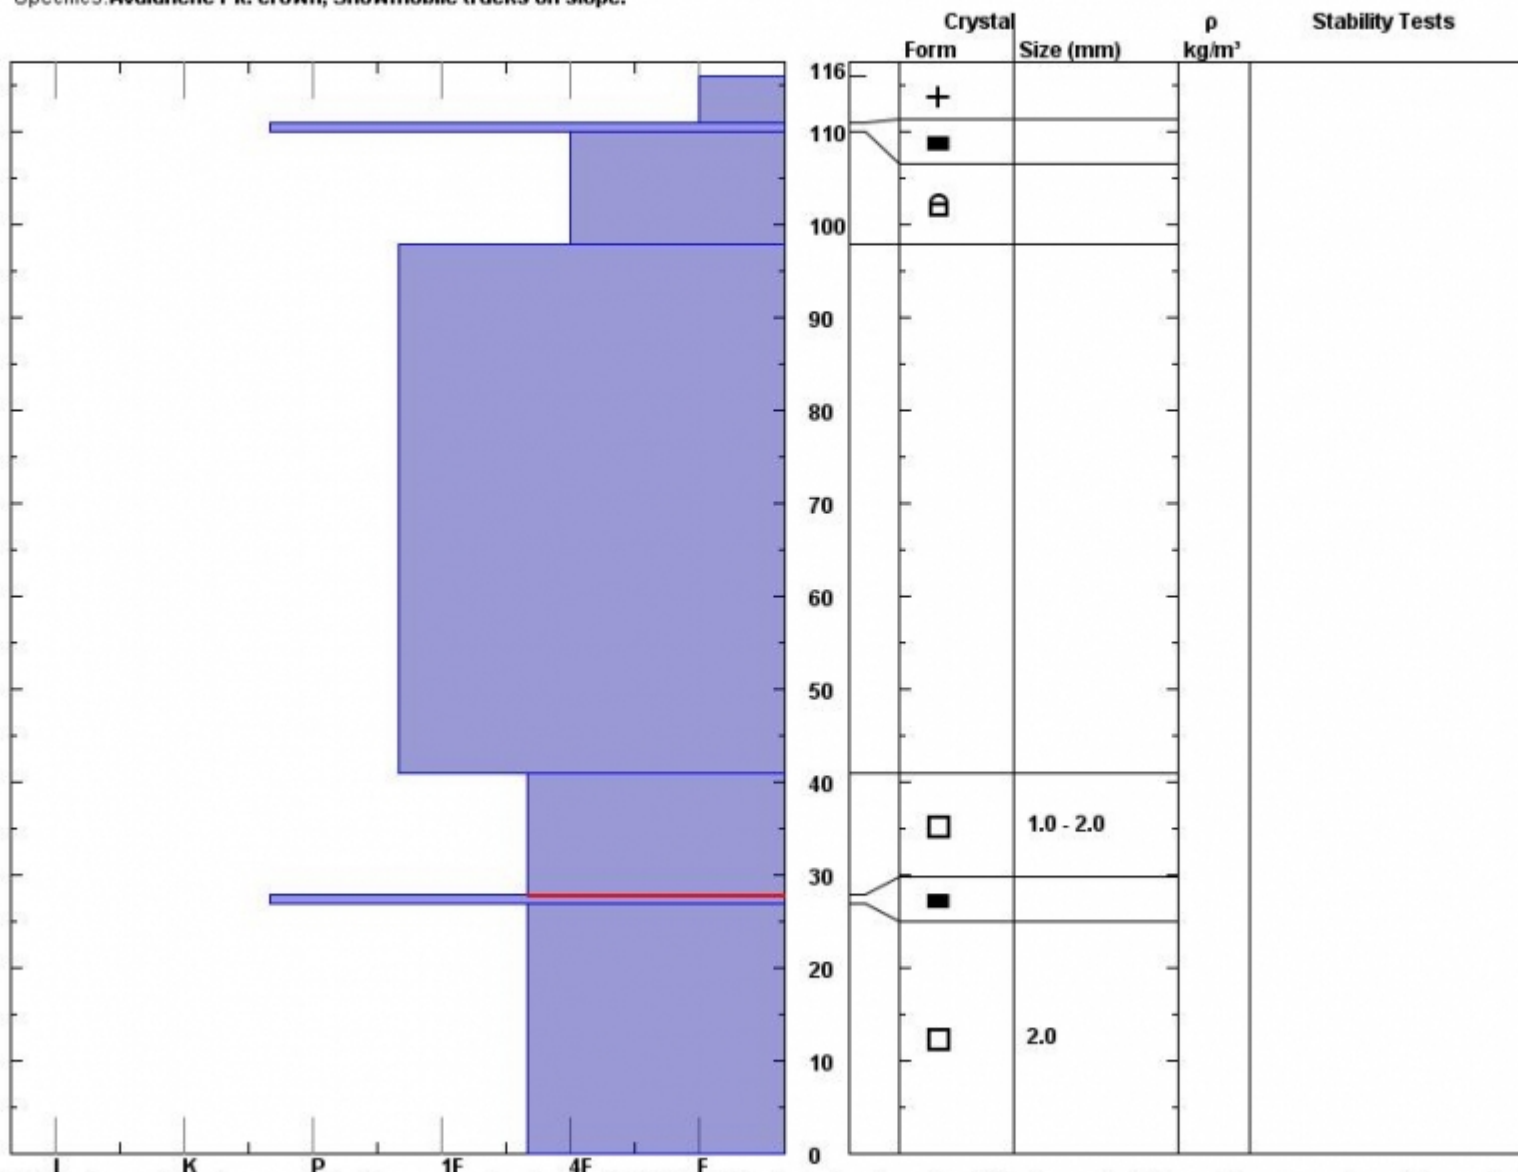

Snow Pit Profile  
**Crown Butte**  
**Beartooth, MT**  
 Elevation (ft) **9893**  
 Aspect: **28**  
 Specifics: **Avalanche Pit: crown; Snowmobile tracks on slope.**

Observer: **Mark Staples**  
**Tue Dec 16 20:03:20 MST 2014**  
 Co-ord: **45.05399 N 109.95905 W**  
 Slope: **37**  
 Wind loading: **yes**

Stability on similar slopes: **Poor**  
 Air Temperature: **C**  
 Sky Cover: **sky 8/8 covered**  
 Precipitation: **None**  
 Wind:

**PF15**  
 Stability Test Notes:  
**28-41: Pro**

Notes: Crown face of snowmobile triggered avalanche on 12-10-2014. It broke in facets on top of the ice crust at 28 cm. These areas have the weakest ground. Many have really thin snow and will likely get worse.