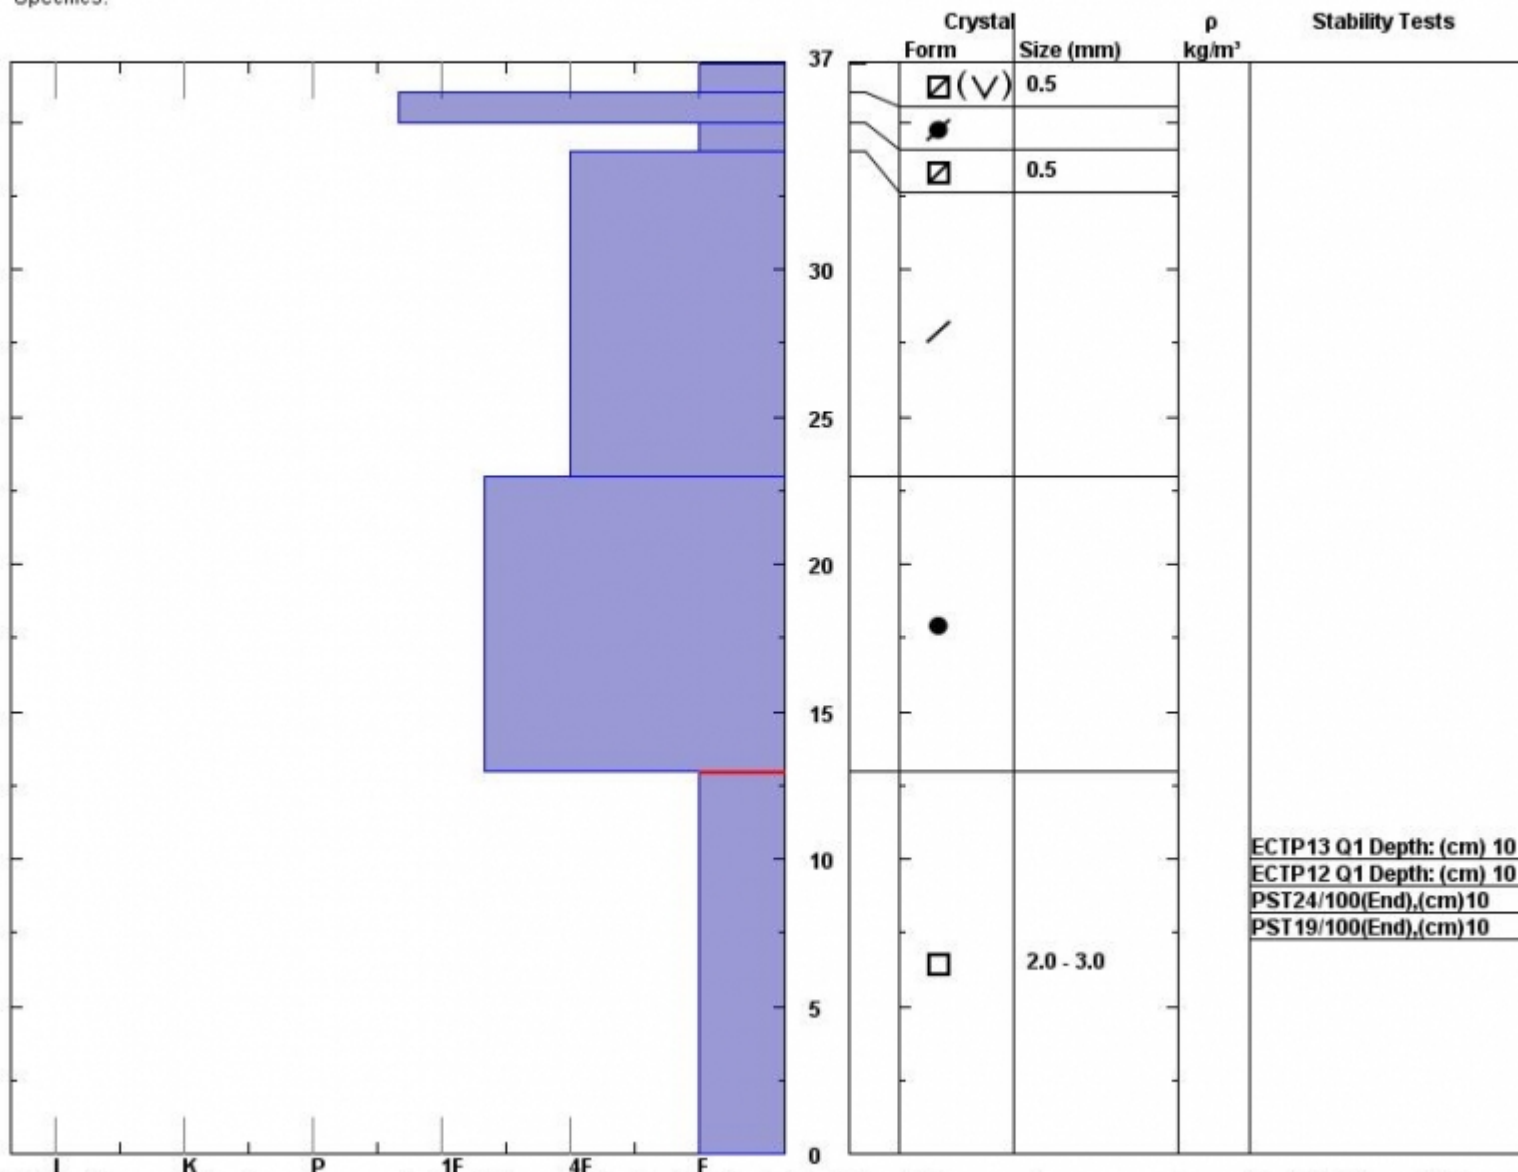

Snow Pit Profile
Lionhead
Lionhead, MT
 Elevation (ft) **8879**
 Aspect: **285**
 Specifics:

Observer: **Eric Knoff**
Fri Dec 12 11:20:00 MST 2014
 Co-ord: **N W**
 Slope: **22**
 Wind loading: **previous**

Stability on similar slopes: **Poor**
 Air Temperature: **C**
 Sky Cover: **Clear**
 Precipitation: **None**
 Wind: **SW Moderate**

Stability Test Notes:
 Layer notes:
0-13: Prob

Notes: The snow structure was poor, but stability wasn't bad due to a lack of load. Once this area gets more snow I expect instability to rapidly increase.
 37/100 end CPST 26/100 end