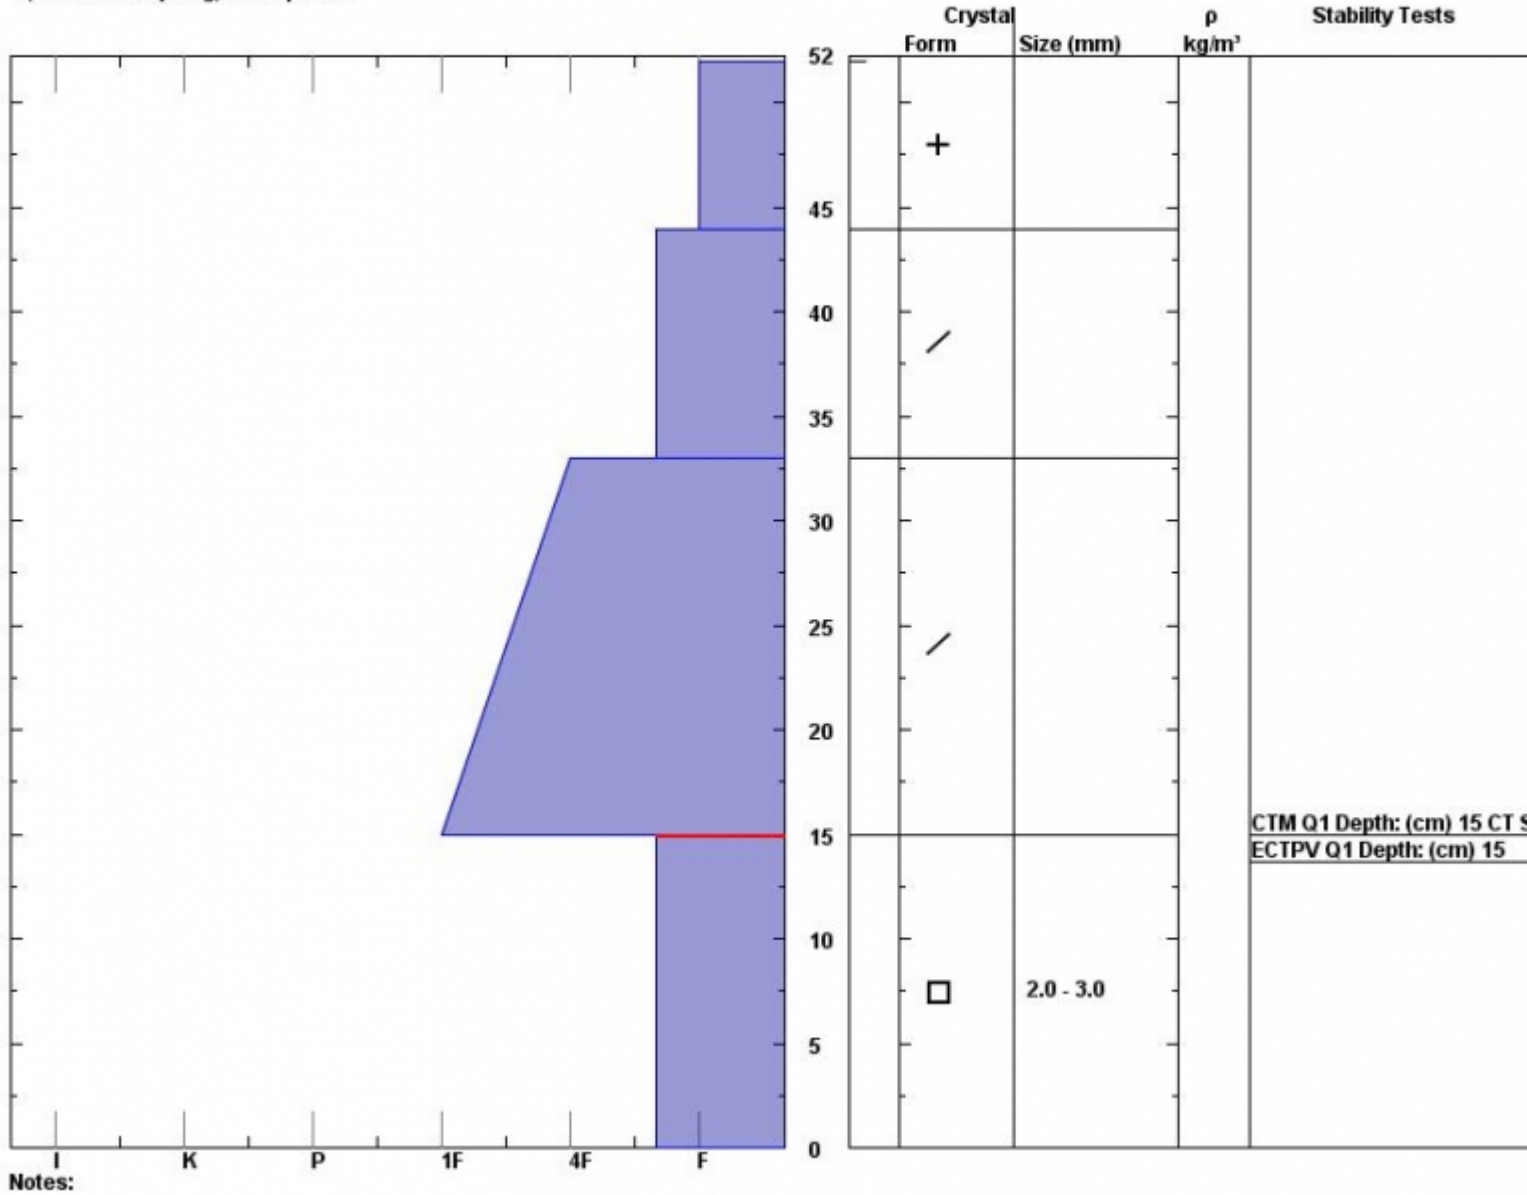

Snow Pit Profile  
**Beehive Basin**  
**Northern Madison, MT**  
 Elevation (ft) **8693**  
 Aspect: **310**  
 Specifics: **Collapsing, widespread.**

Observer: **Eric Knoff**  
**Sun Nov 30 10:49:00 MST 2014**  
 Co-ord: **N W**  
 Slope: **25**  
 Wind loading: **no**

Stability on similar slopes: **Poor**  
 Air Temperature: **C**  
 Sky Cover: **Clear**  
 Precipitation: **None**  
 Wind: **SW Light Breeze**

Stability Test Notes:  
 Layer note:  
**0-15: Prob**

Advisory Region  
 Northern Madison  
 Northern Madison, 2014-12-01