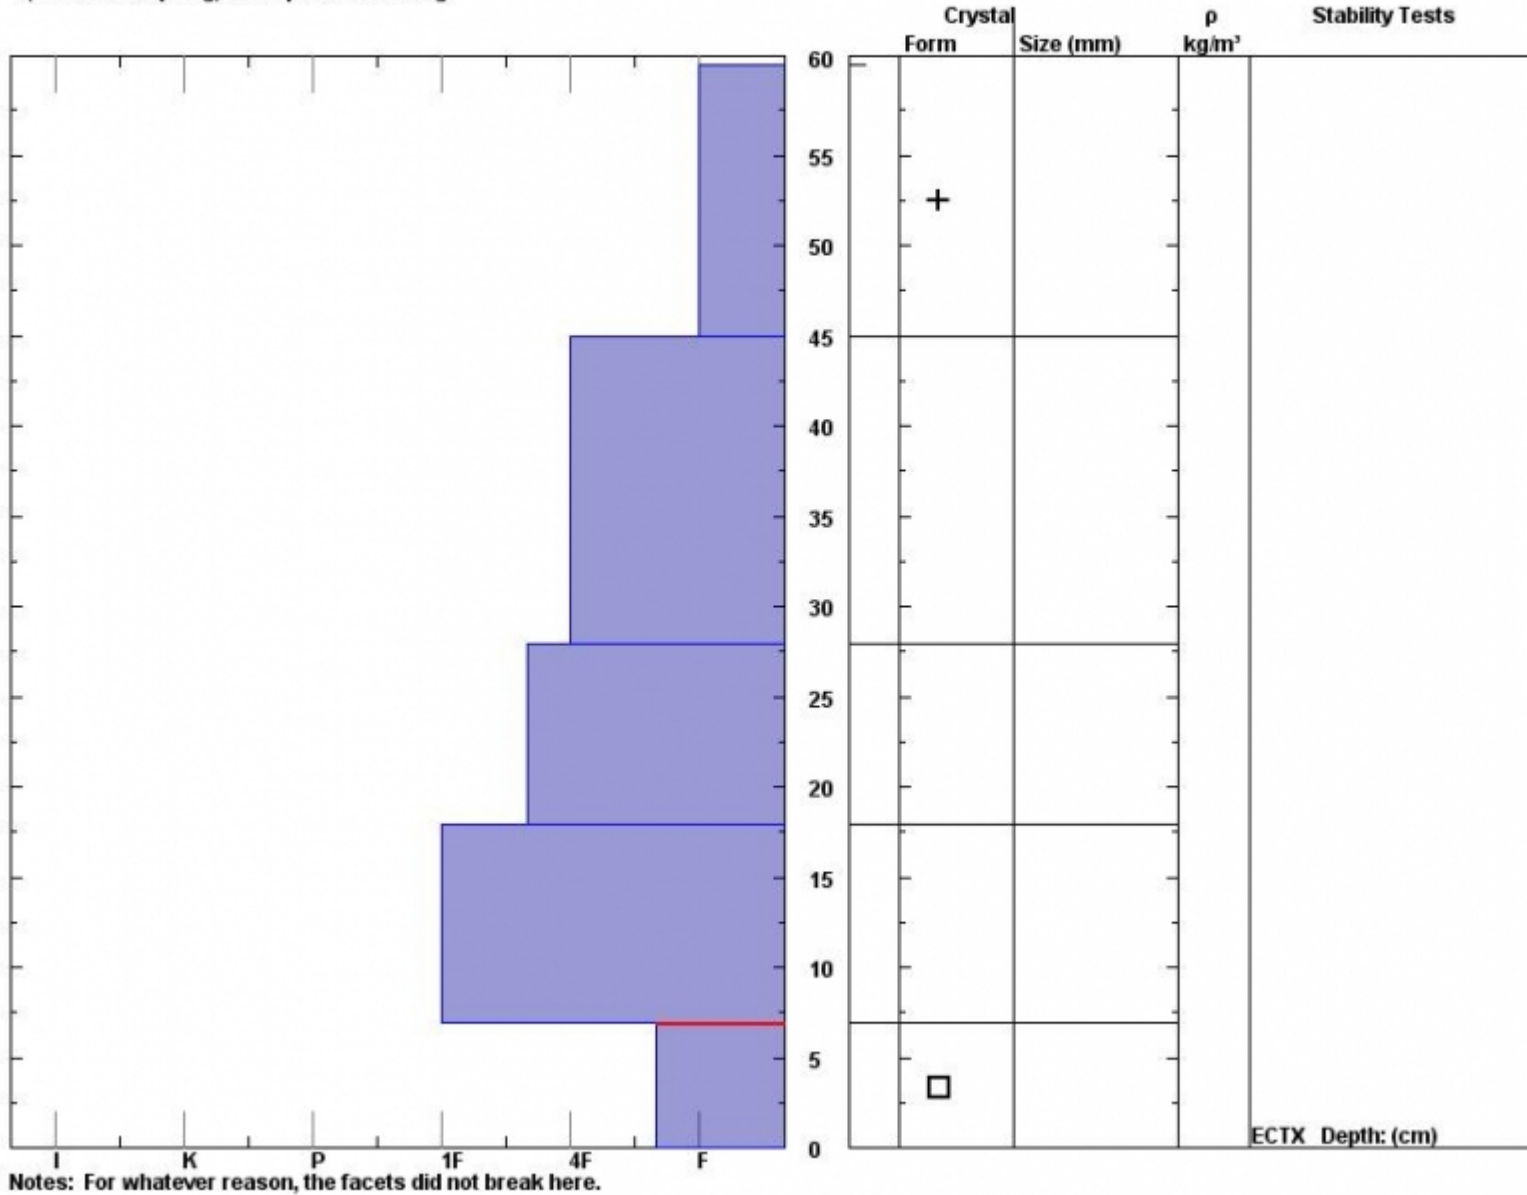

Snow Pit Profile
Above Fairy Lake
Bridger, MT
 Elevation (ft) **7917**
 Aspect: **90**
 Specifics: **Collapsing, widespread. Cracking.**

Observer: **Doug Chabot**
Sun Nov 30 15:30:47 MST 2014
 Co-ord: **45.90432 N 110.96310 W**
 Slope: **34**
 Wind loading: **no**

Stability on similar slopes: **Poor**
 Air Temperature: **F**
 Sky Cover: **Clear**
 Precipitation: **None**
 Wind: **S Moderate**

HS60
 Stability Test Notes:

Layer note
0-7: Problem

Advisory Region
 Bridger Range
 Bridger Range, 2014-11-30