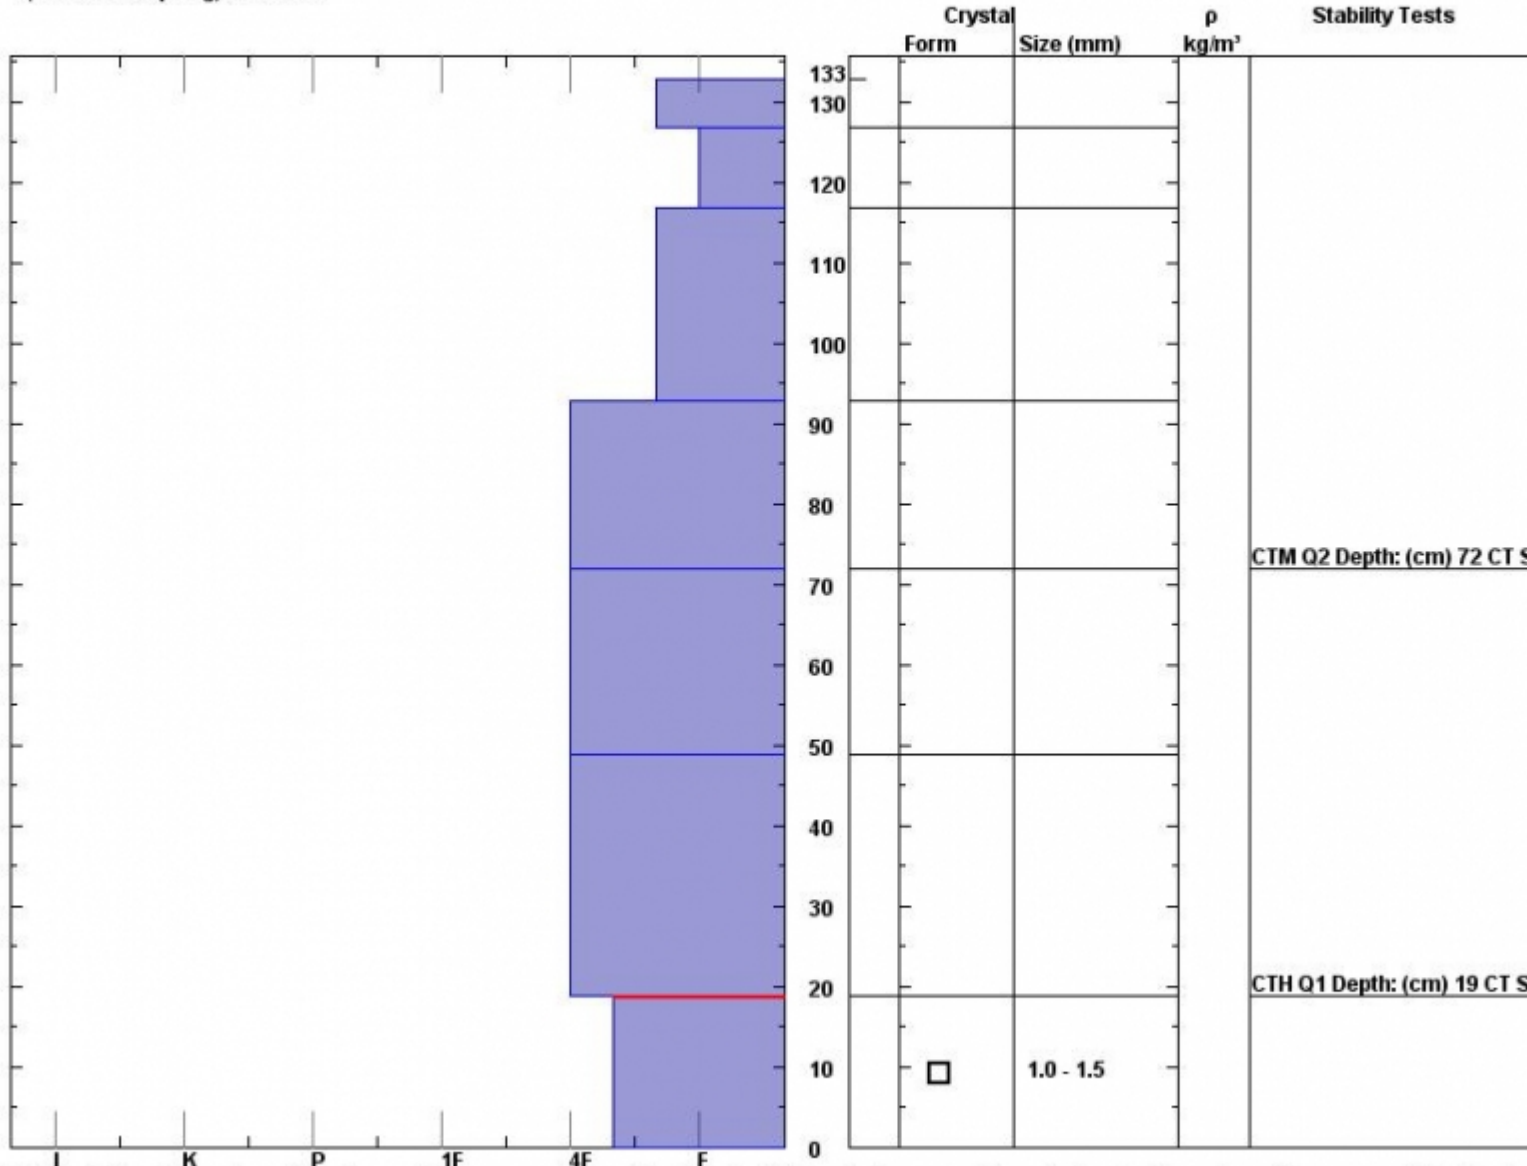

Snow Pit Profile
Companion Lake
Beartooth, MT
 Elevation (ft) **9367**
 Aspect: **300**
 Specifics: **Collapsing, localized.**

Observer: **Mark Staples**
Wed Nov 26 00:50:00 MST 2014
 Co-ord: **45.08208 N 109.90117 W**
 Slope: **23**
 Wind loading: **no**

Stability on similar slopes: **Poor**
 Air Temperature: **C**
 Sky Cover: **sky 8/8 covered**
 Precipitation: **Snow - 2 cm/hr**
 Wind: **Moderate**

Stability Test Notes:
 Layer notes:
0-19: Prob

Notes: Collapsing and cracking observed. We were surprised that facets at 19 cm took so much force to break, but we know they are unstable. Avalan collapsing and cracking tells us so.