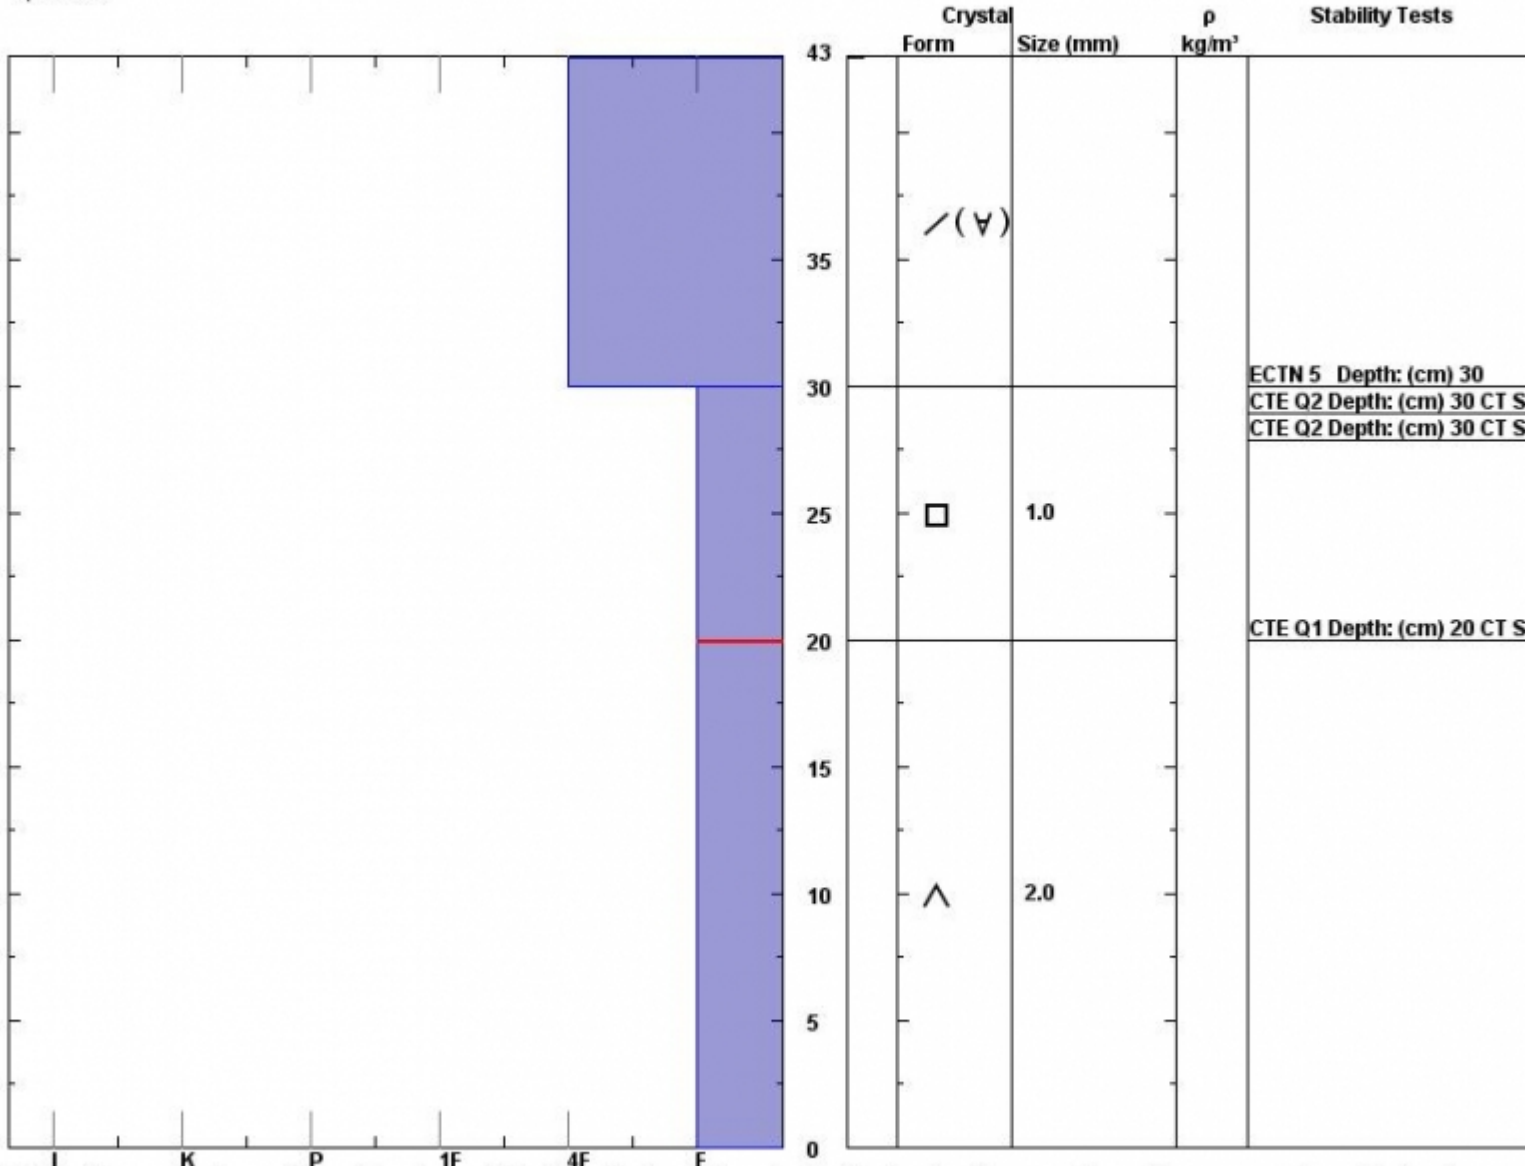

Snow Pit Profile  
**Lionhead Ski Hill**  
**Henry Mountains, MT**  
 Elevation (ft) **8028**  
 Aspect: **50**  
 Specifics:

Observer: **Doug Chabot**  
**Sun Nov 23 12:40:00 MST 2014**  
 Co-ord: **44.70341 N 111.29713 W**  
 Slope: **28**  
 Wind loading: **no**

Stability on similar slopes: **Good**  
 Air Temperature: **F**  
 Sky Cover: **sky < 2/8 covered**  
 Precipitation: **None**  
 Wind: **W Light Breeze**

Stability Test Notes:  
 Layer notes:  
**0-20: Prob**