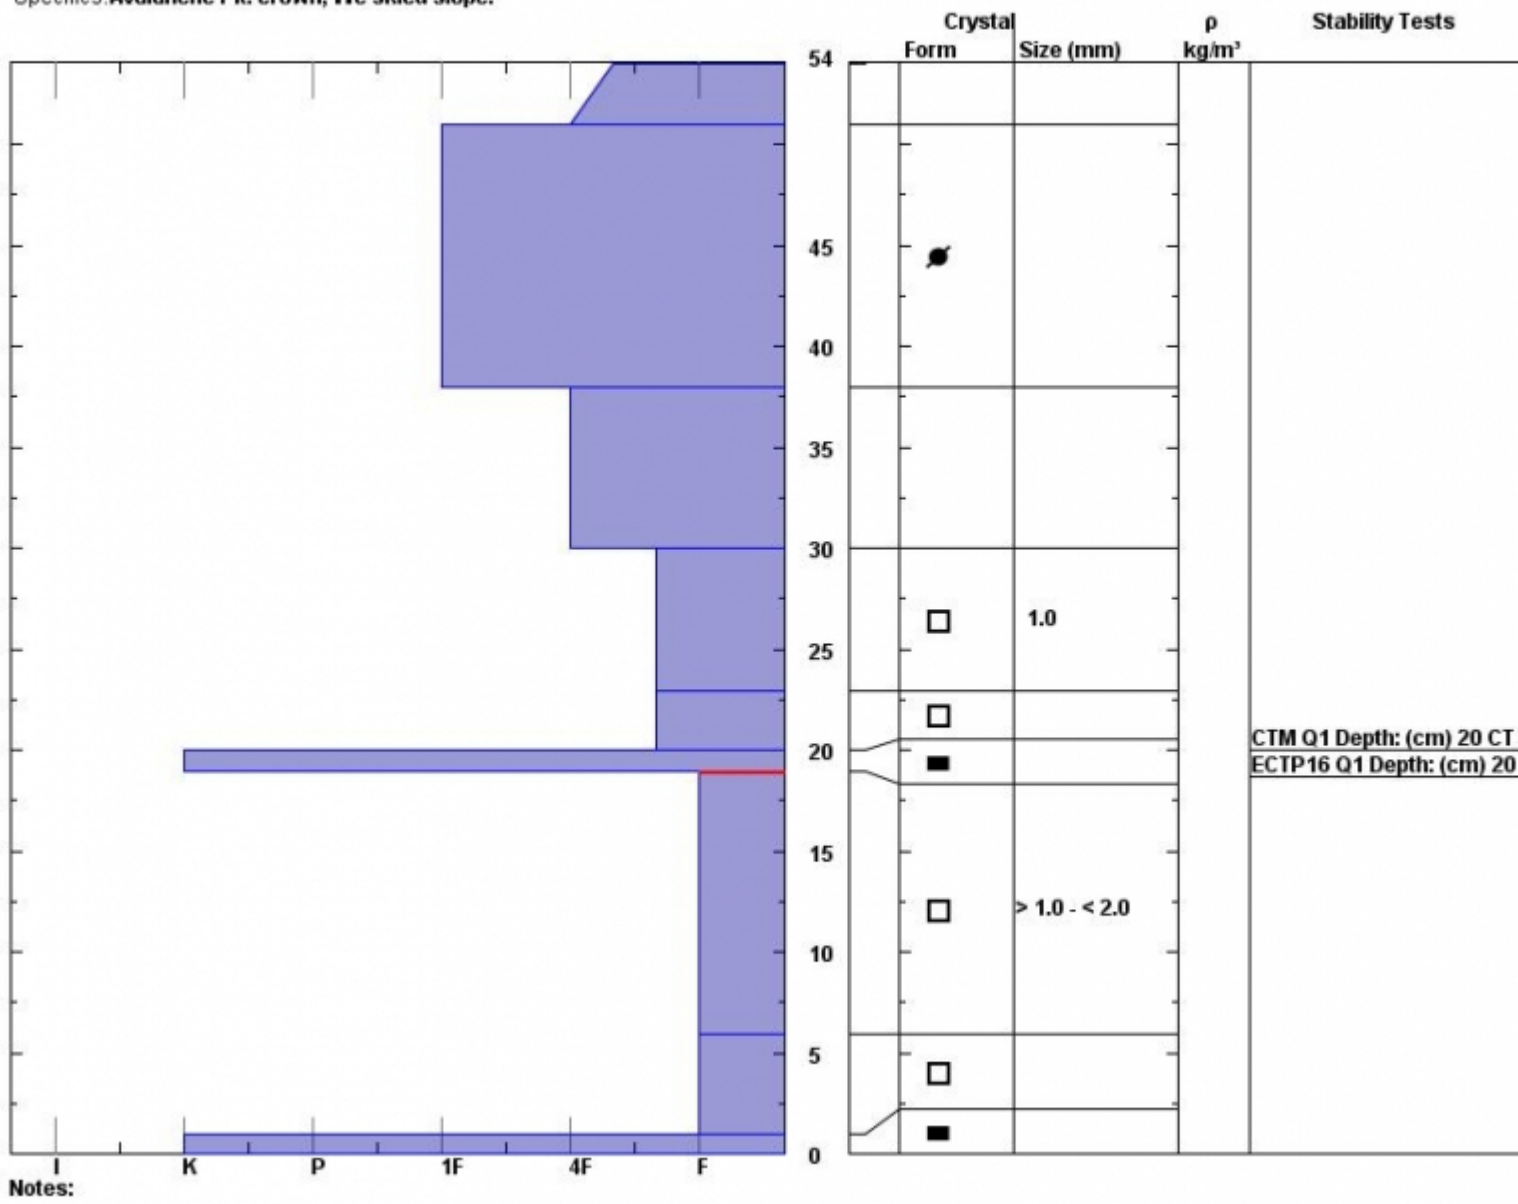

Snow Pit Profile  
**No Name Bowl Fairy L**  
**Northern Bridgers, MT**  
 Elevation (m)  
 Aspect: **116**  
 Specifics: **Avalanche Pit: crown; We skied slope.**

Observer: **Nina Hance**  
**Fri Nov 21 10:45:00 MST 2014**  
 Co-ord: **45.91769 N 110.98344 W**  
 Slope: **39**  
 Wind loading: **previous**

Stability on similar slopes: **Fair**  
 Air Temperature: **C**  
 Sky Cover: **sky 3/8 to 4/8 covered**  
 Precipitation: **None**  
 Wind: **Calm**

Stability Test Notes:  
 Layer notes:  
**6-19: Prob**