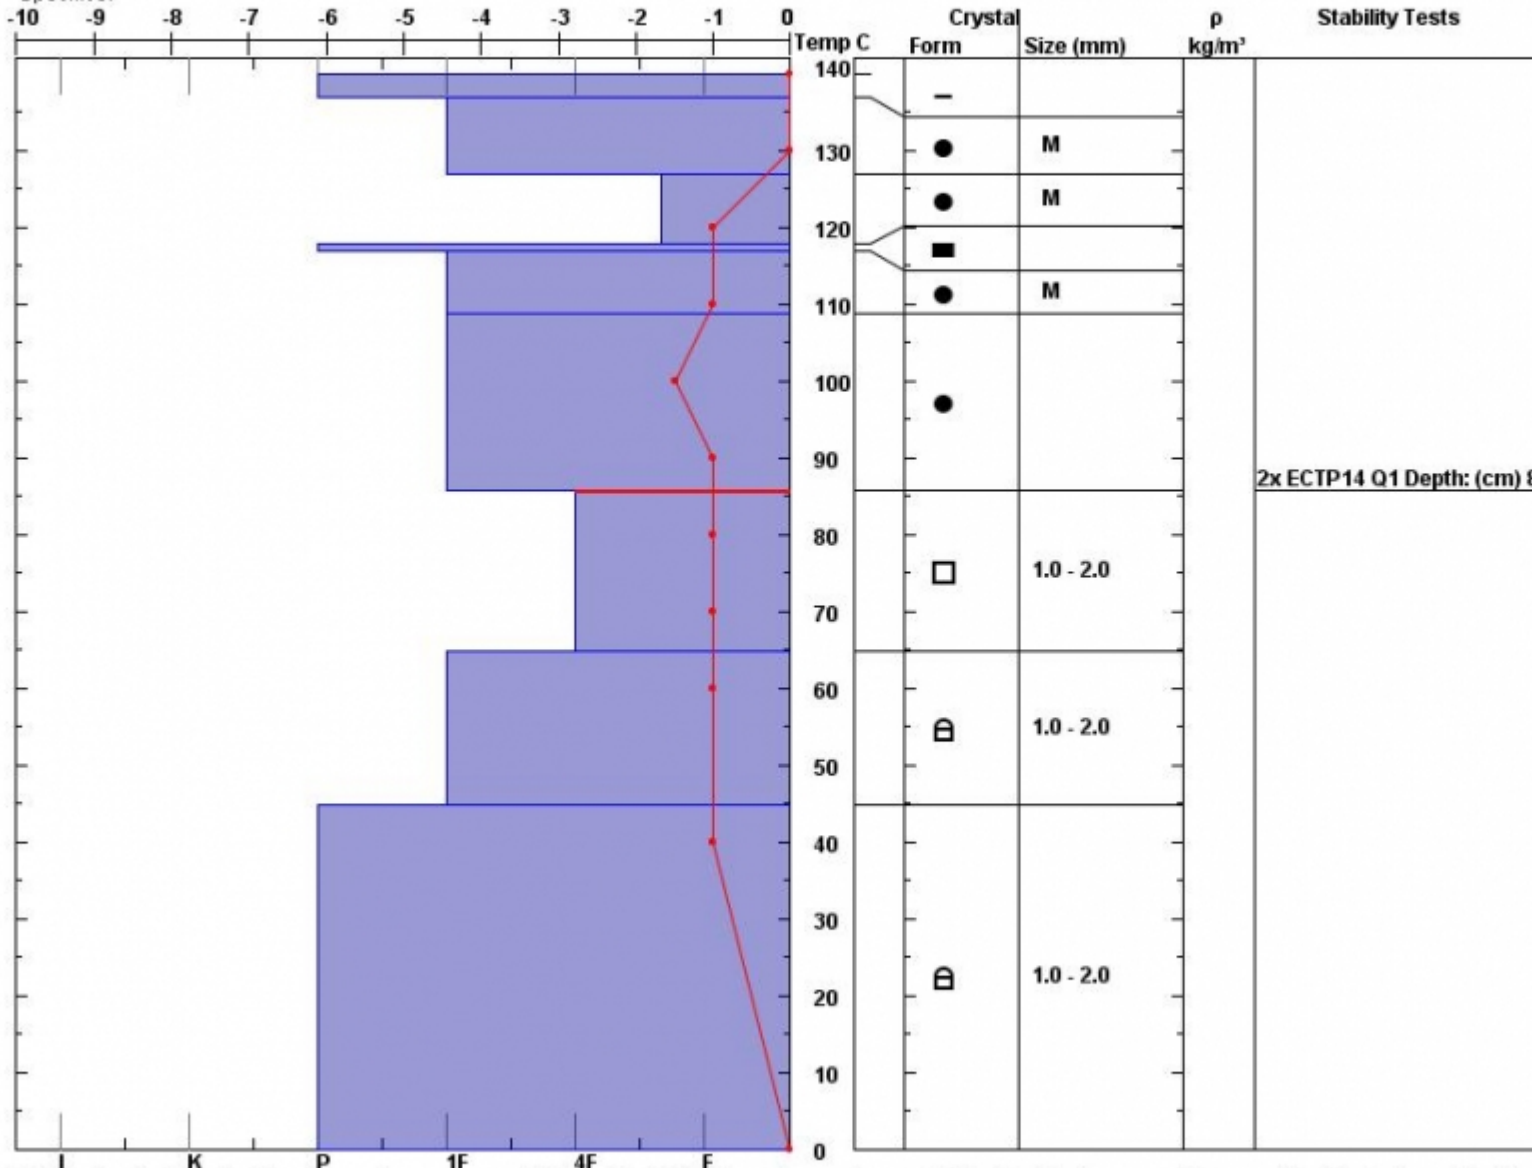

Snow Pit Profile  
**Mt Abundance**  
**Cooke City, MT**  
 Elevation (ft) **9670**  
 Aspect: **190**  
 Specifics:

Observer: **Eric Knoff**  
**Fri Mar 15 14:30:00 MDT 2013**  
 Co-ord: **45.06683 N 110.01458 W**  
 Slope: **27**  
 Wind loading: **previous**

Stability on similar slopes: **Fair**  
 Air Temperature: **32 C**  
 Sky Cover: **sky 3/8 to 4/8 covered**  
 Precipitation: **None**  
 Wind: **SW Moderate**

Stability Test Notes:

Layer notes:  
**65-86: Pro**

Notes: Facets buried mid pack remain a concern. After getting 2 ECTP's we truned around. We did not get any cracking or collapsing but we did not tr slopes.

Advisory Region  
 Cooke City  
 Cooke City, 2013-03-17