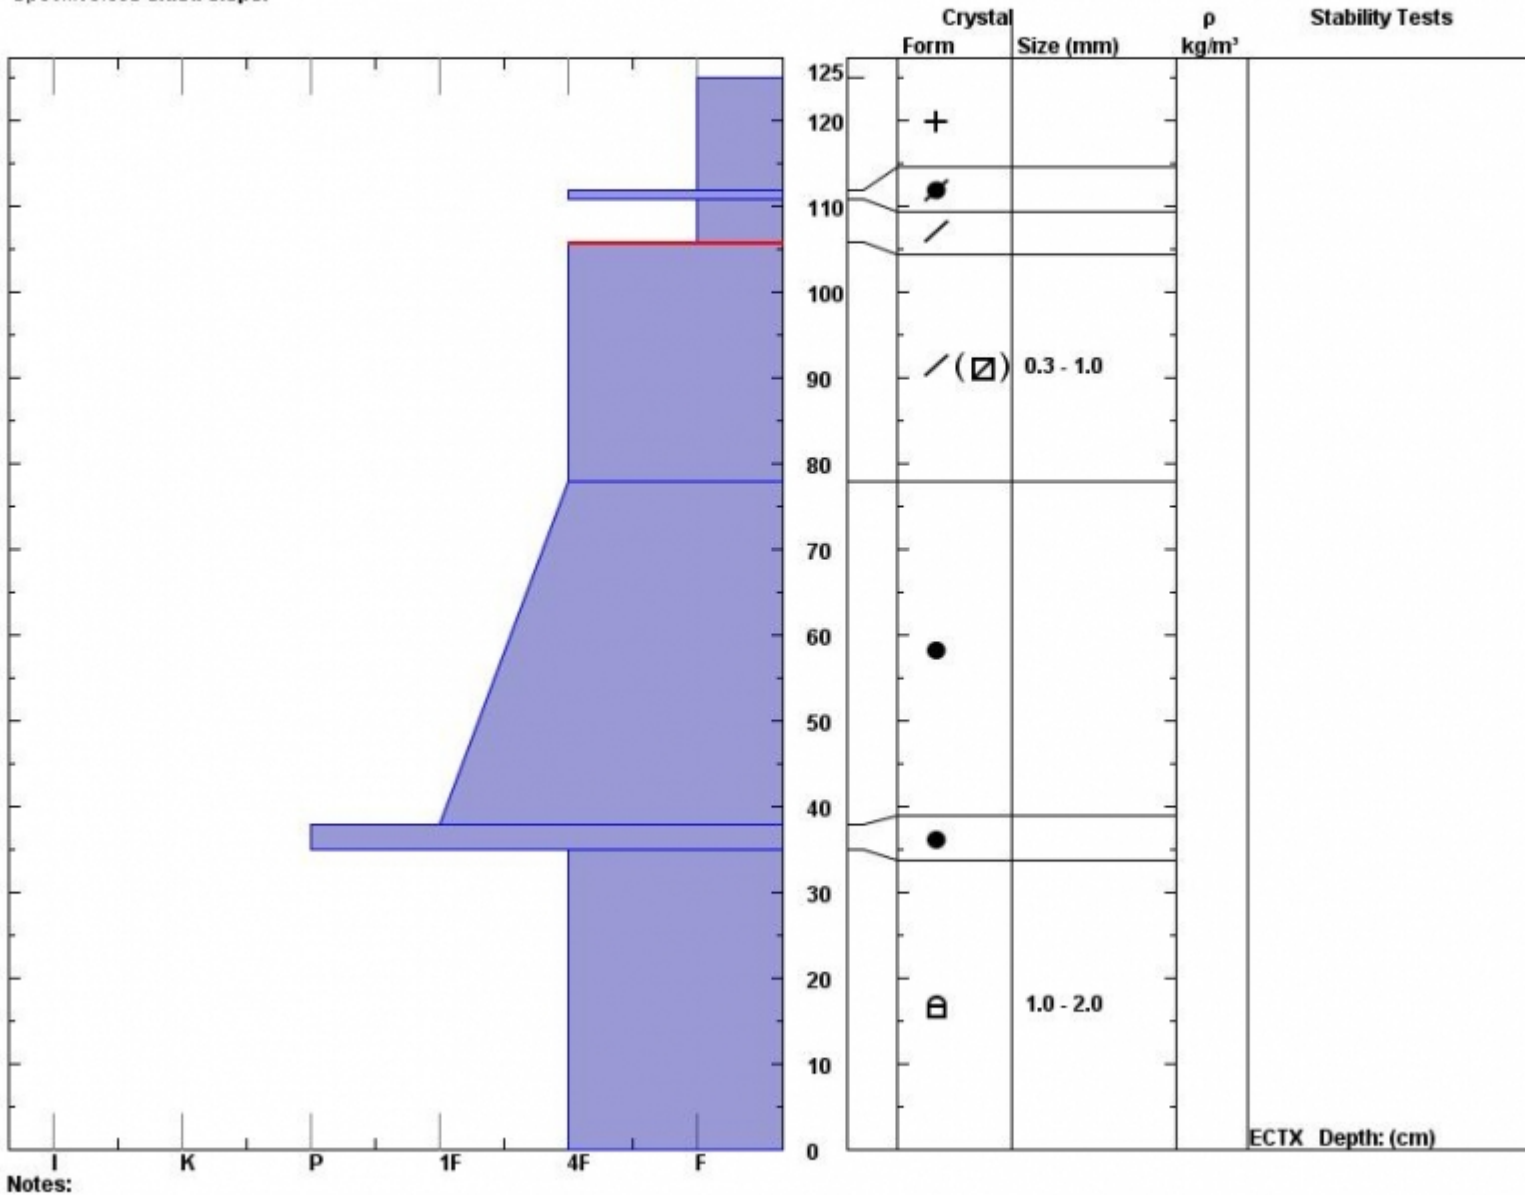

Snow Pit Profile

Observer: **Eric Knoff**

Stability on similar slopes: **Good**

Stability Test Notes:

Layer note

Fri Jan 11 01:25:00 MST 2013

Air Temperature: **5 F**

78-106: Pr

Northern Madison, MT

Co-ord: **N W**

Sky Cover: **sky 8/8 covered**

Elevation (ft) **9346**

Slope: **20**

Precipitation: **Snow - 1 cm/hr**

Aspect: **50**

Wind loading: **no**

Wind: **SW Light Breeze**

Specifics: **We skied slope.**

Advisory Region
Northern Madison

Forecast link: [GNFAC Avalanche Forecast for Sun Jan 20, 2013](#)

Northern Madison, 2013-01-14