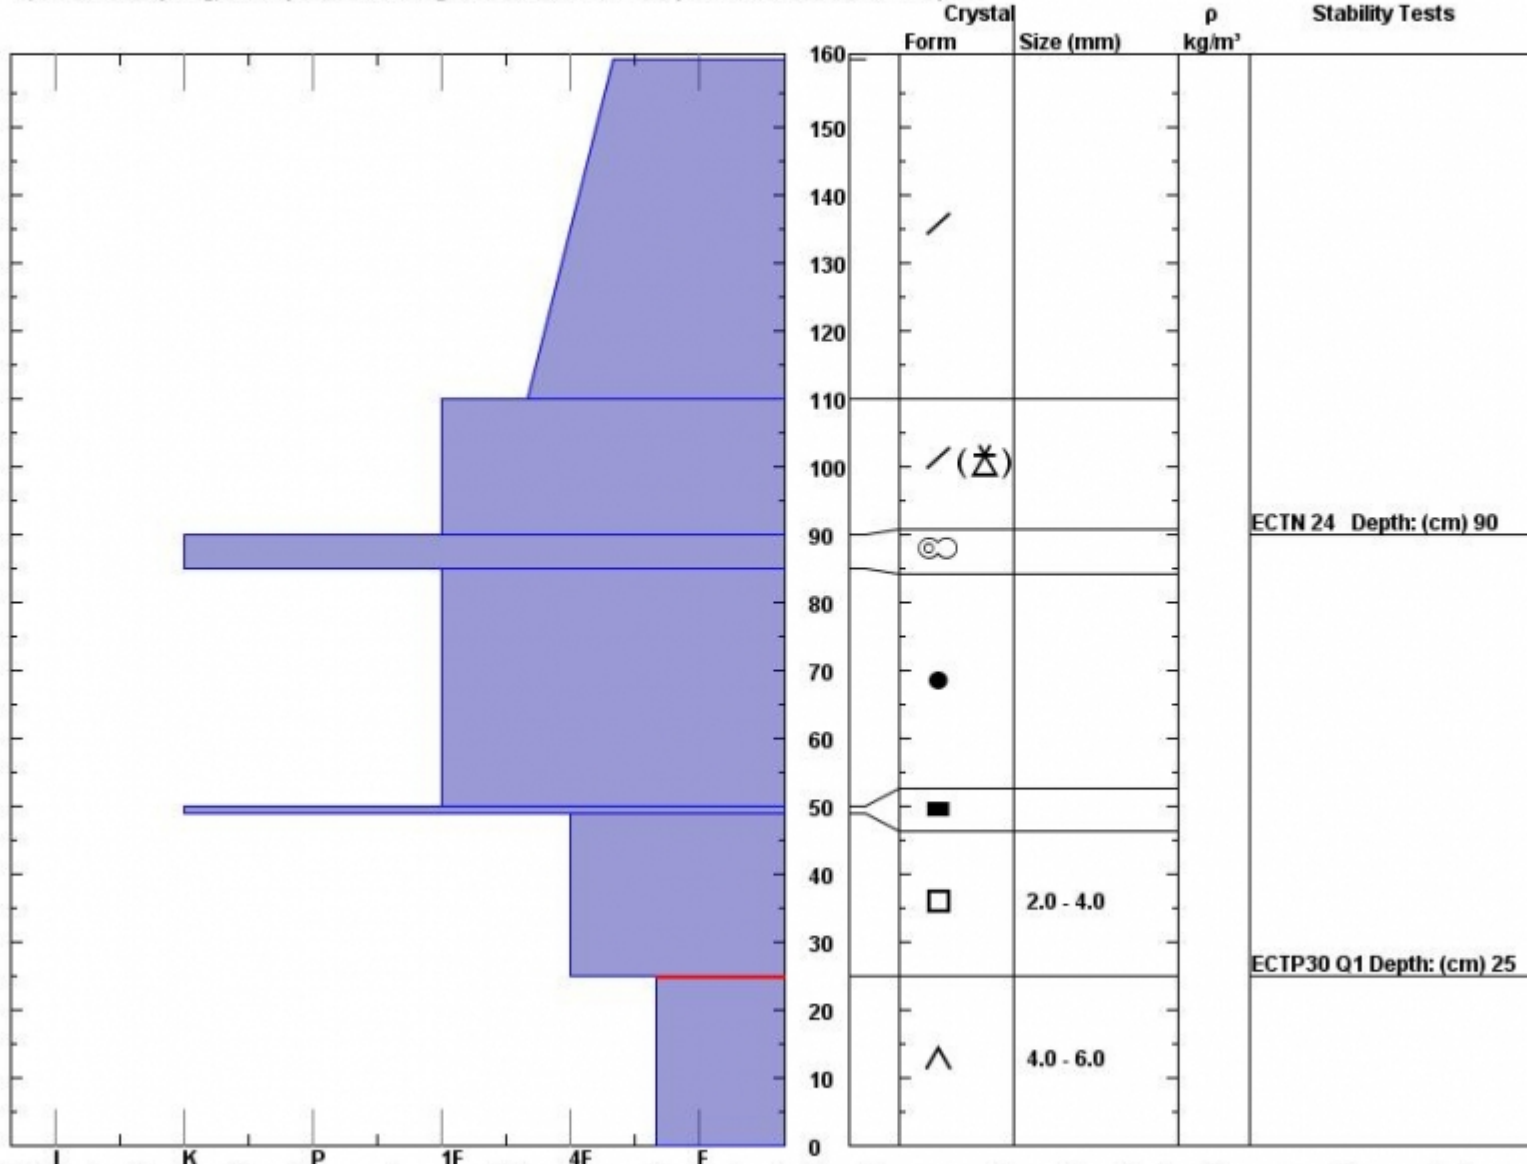

Snow Pit Profile  
**Ligteneing CRreek**  
**S. Madison, MT**  
 Elevation (ft) **9050**  
 Aspect: **240**

Observer: **Doug Chabot**  
**Mon Mar 19 12:00:00 MDT 2012**  
 Co-ord: **N W**  
 Slope: **27**  
 Wind loading: **no**

Stability on similar slopes: **Very Poor**  
 Air Temperature: **C**  
 Sky Cover: **sky 8/8 covered**  
 Precipitation: **None**  
 Wind: **Calm**

**HS160**  
 Stability Test Notes:

Layer note  
**0-25: Prob**

Specifics: **Collapsing, widespread. Cracking. Recent act on sim slopes. Recent act on diff slopes.**

Notes: Dug this pit on the wilderness boundary. We could see a large, almost mile wide crown on the northeast facing ridge across from us. Today wa