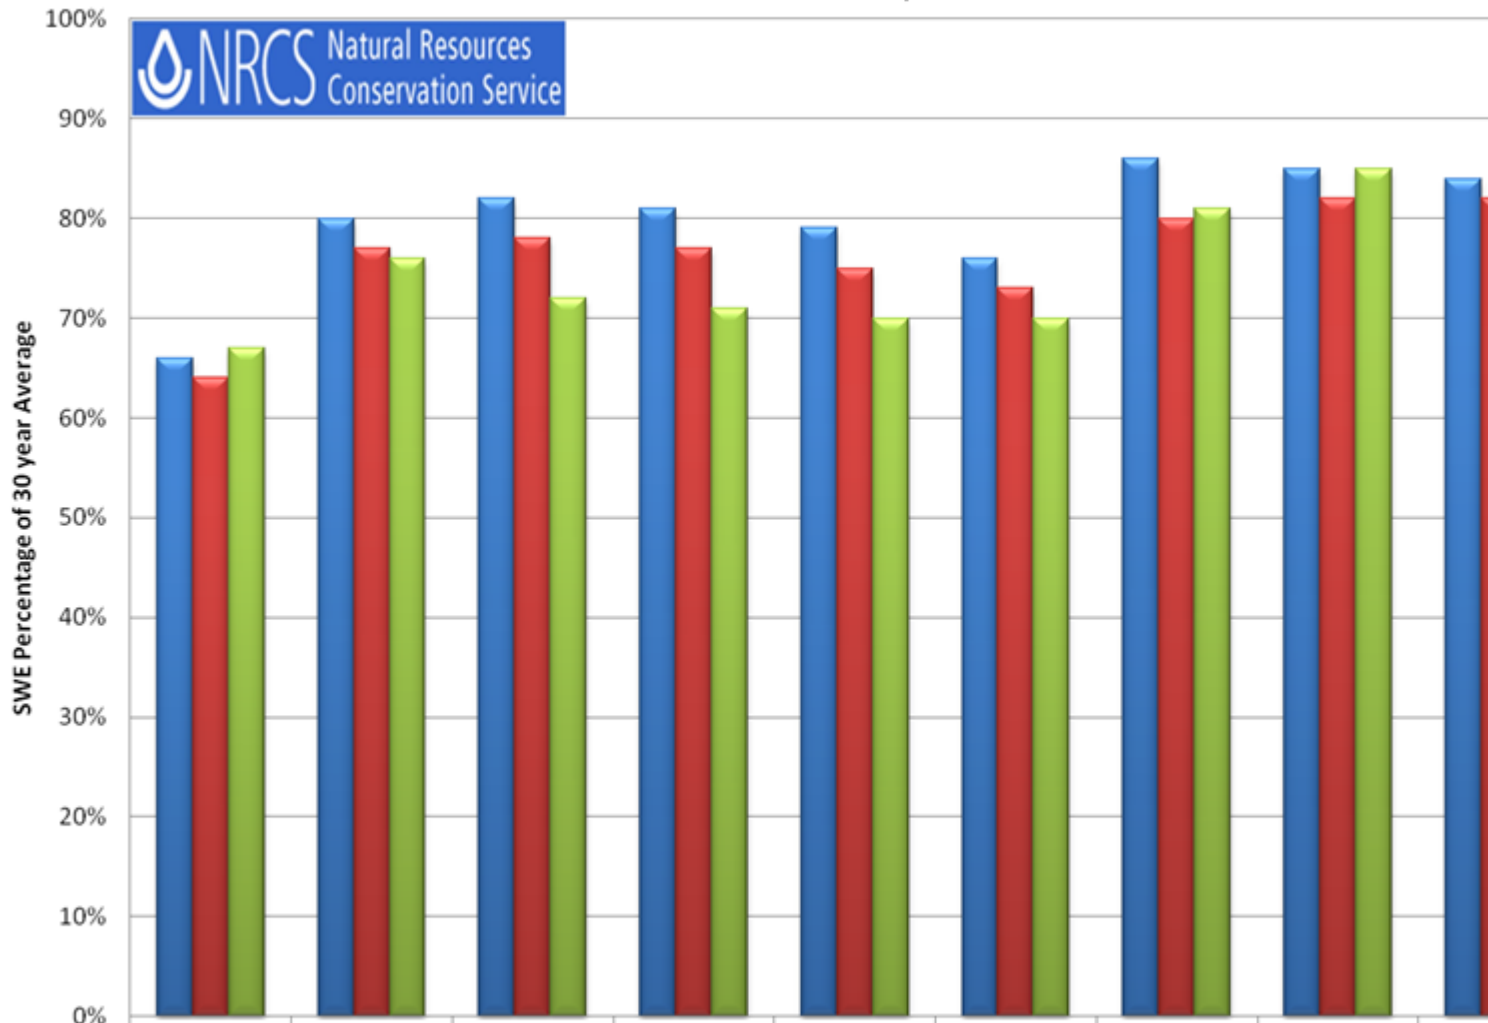

## Southwest MT Basins SWE: Percentage of Average

March 19th, 2012

	1/16/2012	1/23/2012	1/30/2012	2/6/2012	2/13/2012	2/20/2012	2/27/2012	3/6/2012	3/12/2012
■ Jefferson	66%	80%	82%	81%	79%	76%	86%	85%	84%
■ Madison	64%	77%	78%	77%	75%	73%	80%	82%	82%
■ Gallatin	67%	76%	72%	71%	70%	70%	81%	85%	85%