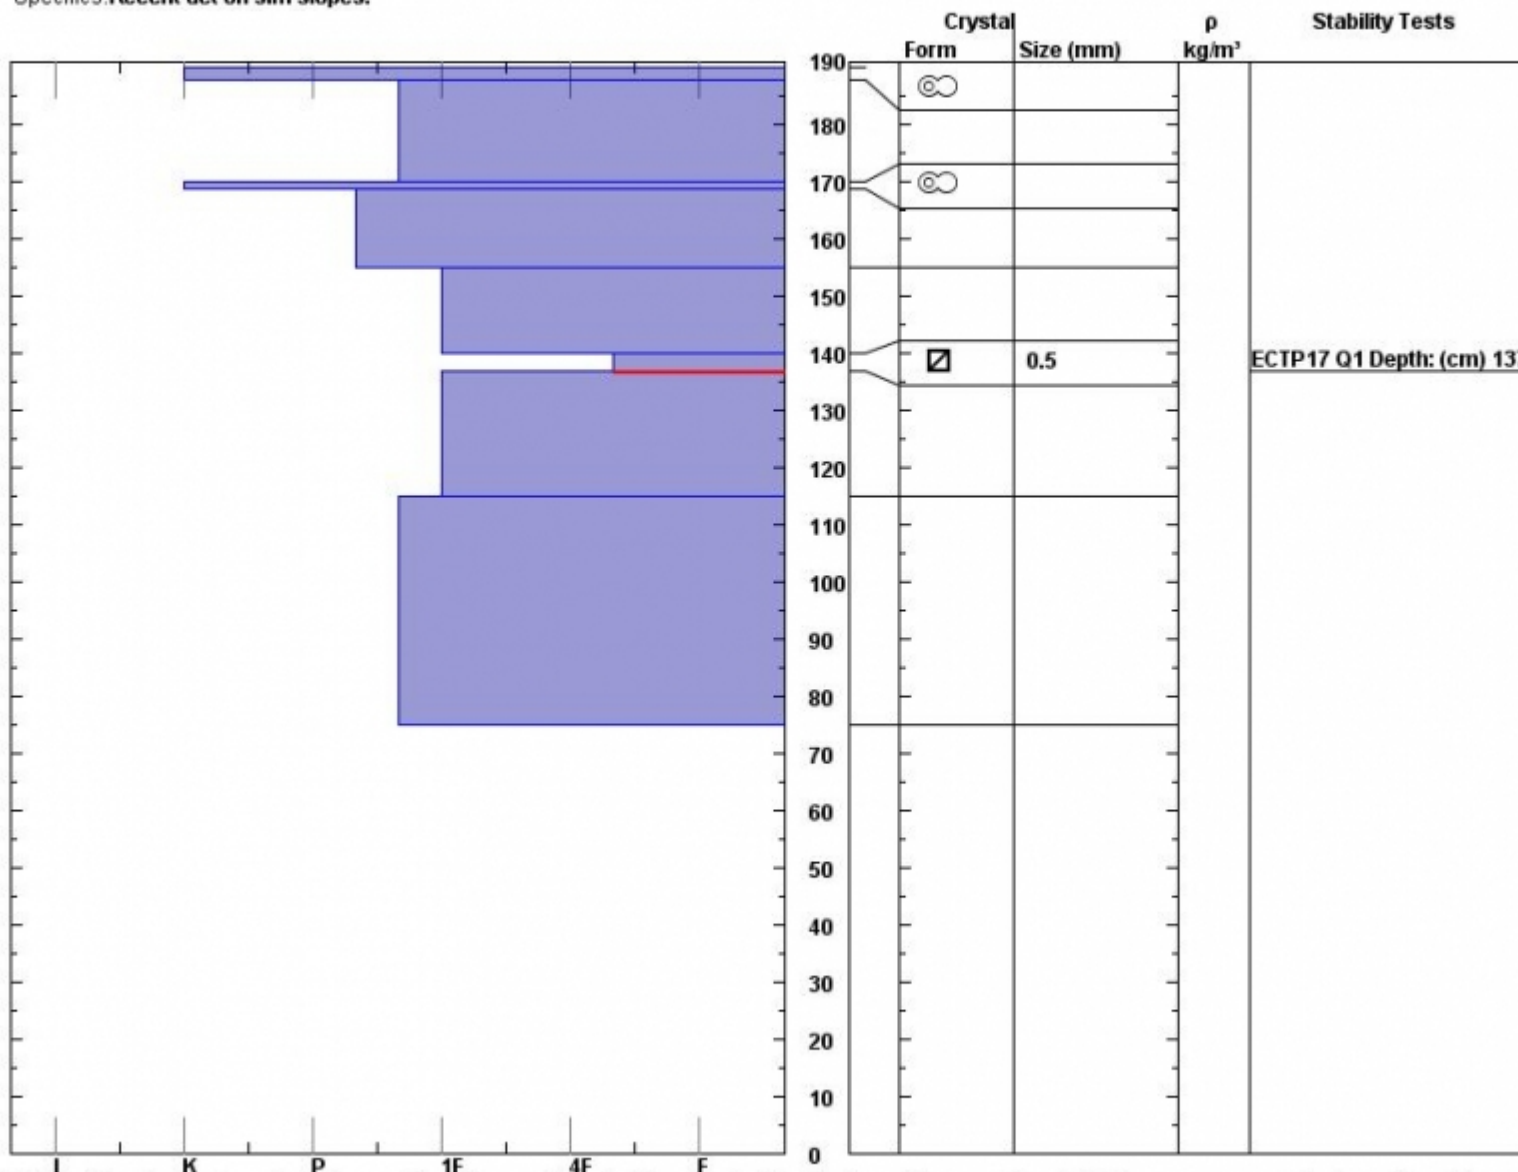

Snow Pit Profile
Big Sky Chippewa 2
N. Madison, MT
 Elevation (ft) **9550**
 Aspect: **110**
 Specifics: **Recent act on sim slopes.**

Observer: **Doug Chabot**
Sun Mar 11 14:07:53 MDT 2012
 Co-ord: **N W**
 Slope: **30**
 Wind loading: **previous**

Stability on similar slopes: **Good**
 Air Temperature: **C**
 Sky Cover: **Clear**
 Precipitation:
 Wind: **W Moderate**

HS190
 Stability Test Notes: **137-140: F**
 Layer note:

Notes: This pit was dug only 150' away from the previous pit. We were looking for the nsf layer and found it. The snow was much deeper here. Danger not dig below 75cm.