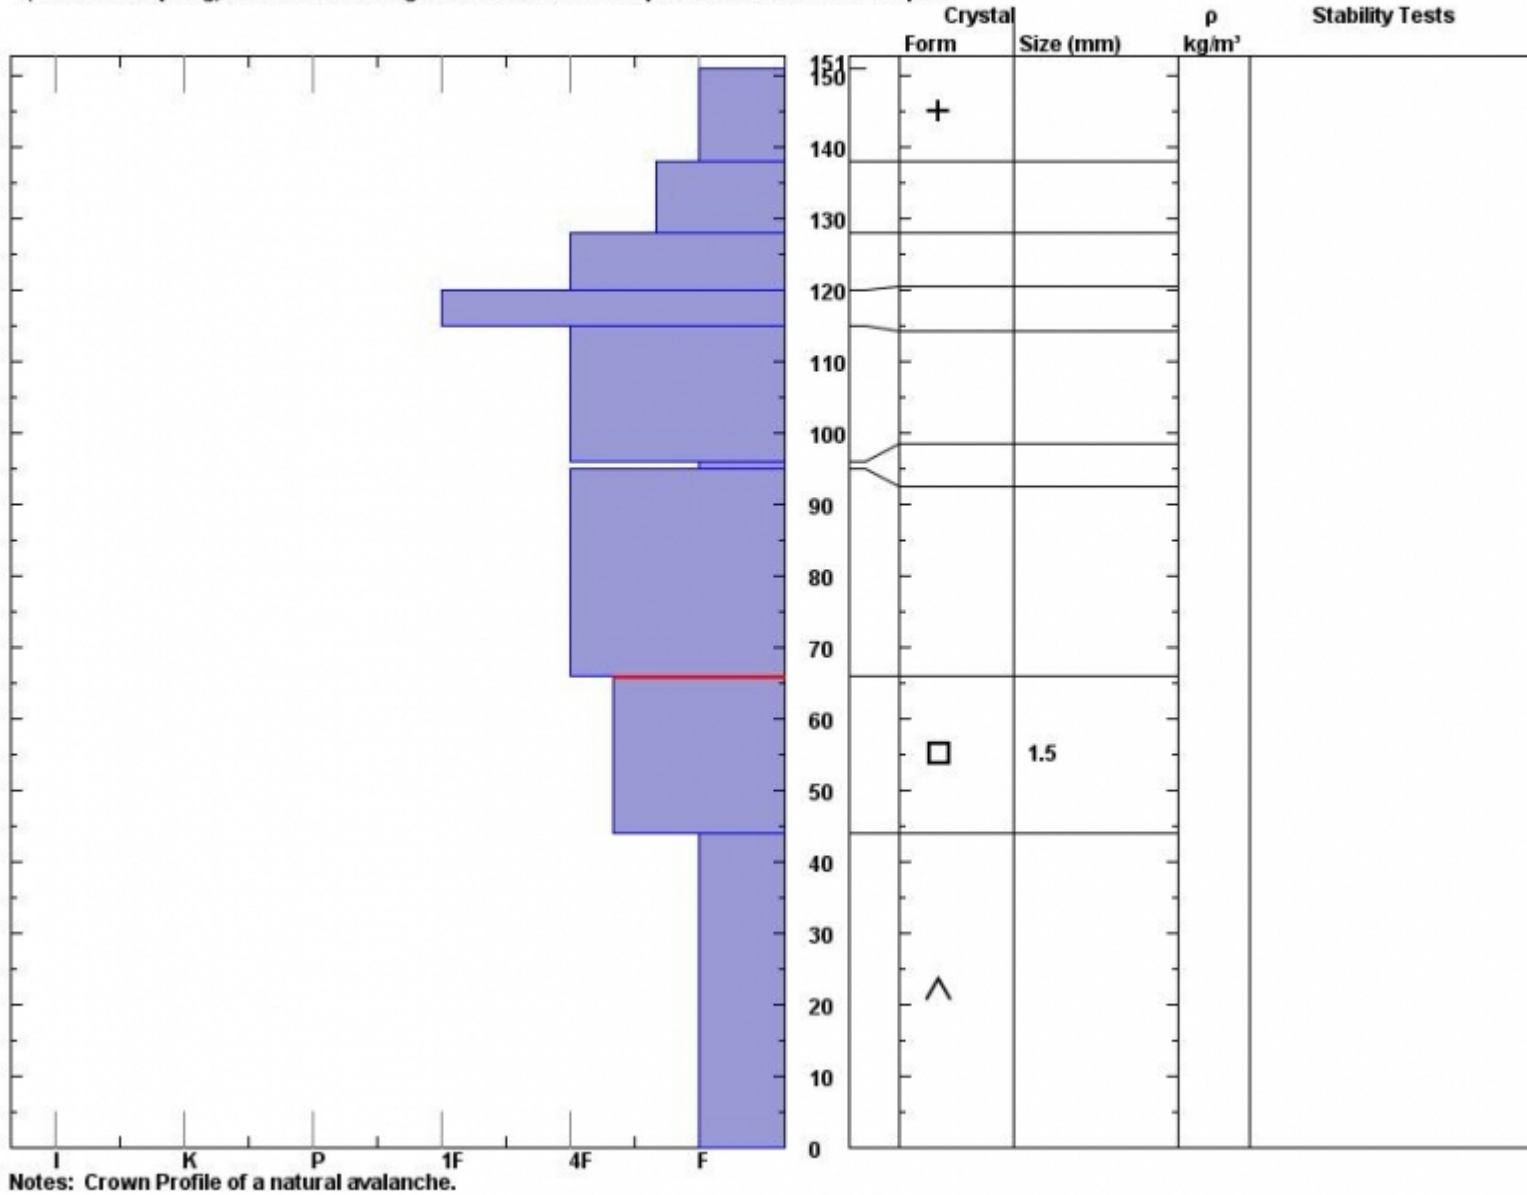

Snow Pit Profile  
**McAtee, Wild. Bndry**  
**Northern Madisons, MT**  
 Elevation (ft) **9836**  
 Aspect: **62**

Observer: **John Barkhausen**  
**Thu Mar 08 11:00:00 MST 2012**  
 Co-ord: **45.17203 N 111.44508 W**  
 Slope: **30**  
 Wind loading:

Stability on similar slopes:  
 Air Temperature: **C**  
 Sky Cover: **Clear**  
 Precipitation:  
 Wind: **Calm**

**HS151**  
 Stability Test Notes:

Layer note  
**44-66: Pro**  
**Avalanche**

Specifics: **Collapsing, localized. Cracking. Recent act on sim slopes. Recent act on diff slopes.**

Avalanche broke at 66cm and was naturally triggered.

Advisory Region  
 Northern Madison  
 Northern Madison, 2012-03-08