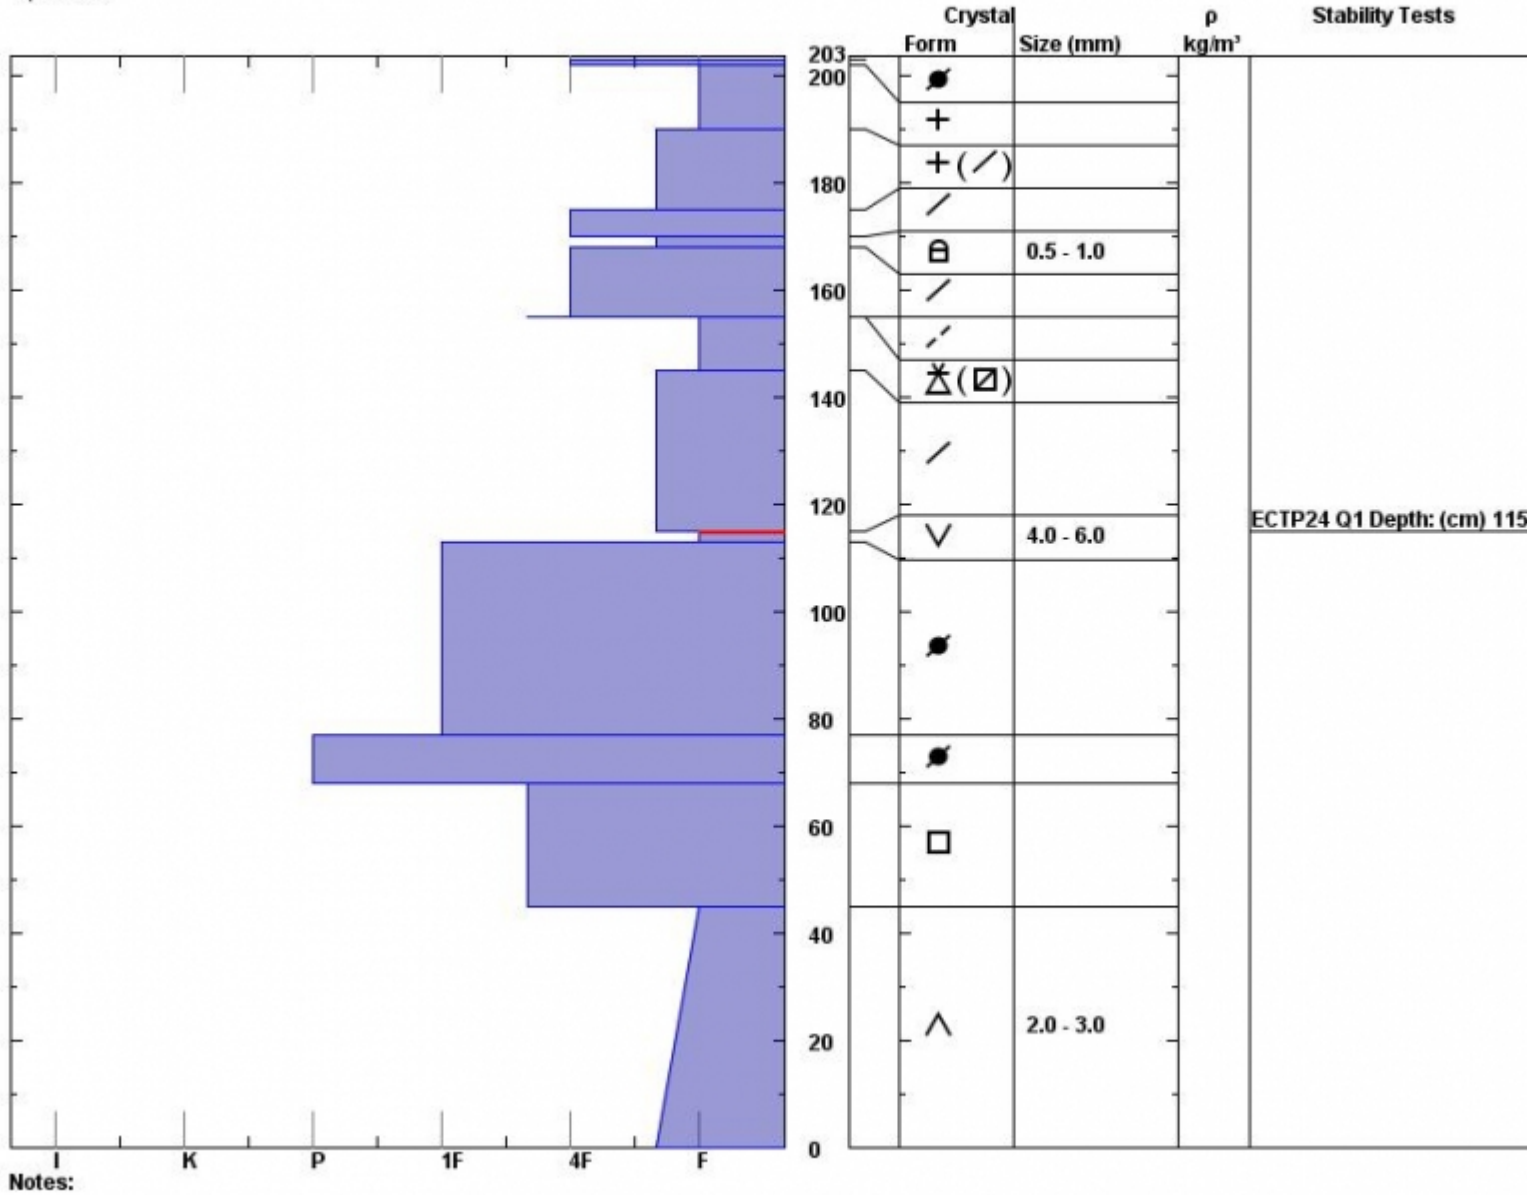

Snow Pit Profile
Lionhead Ridge
Lionhead, MT
 Elevation (ft) **8286**
 Aspect: **38**
 Specifics:

Observer: **John Barkhausen**
Fri Mar 02 12:00:00 MST 2012
 Co-ord: **44.70739 N 111.30508 W**
 Slope: **23**
 Wind loading: **yes**

Stability on similar slopes:
 Air Temperature: **C**
 Sky Cover: **Clear**
 Precipitation:
 Wind: **Calm**

HS203
 Stability Test Notes:

Layer note
113-115: F

Advisory Region
 Lionhead Range
 Lionhead Range, 2012-03-02