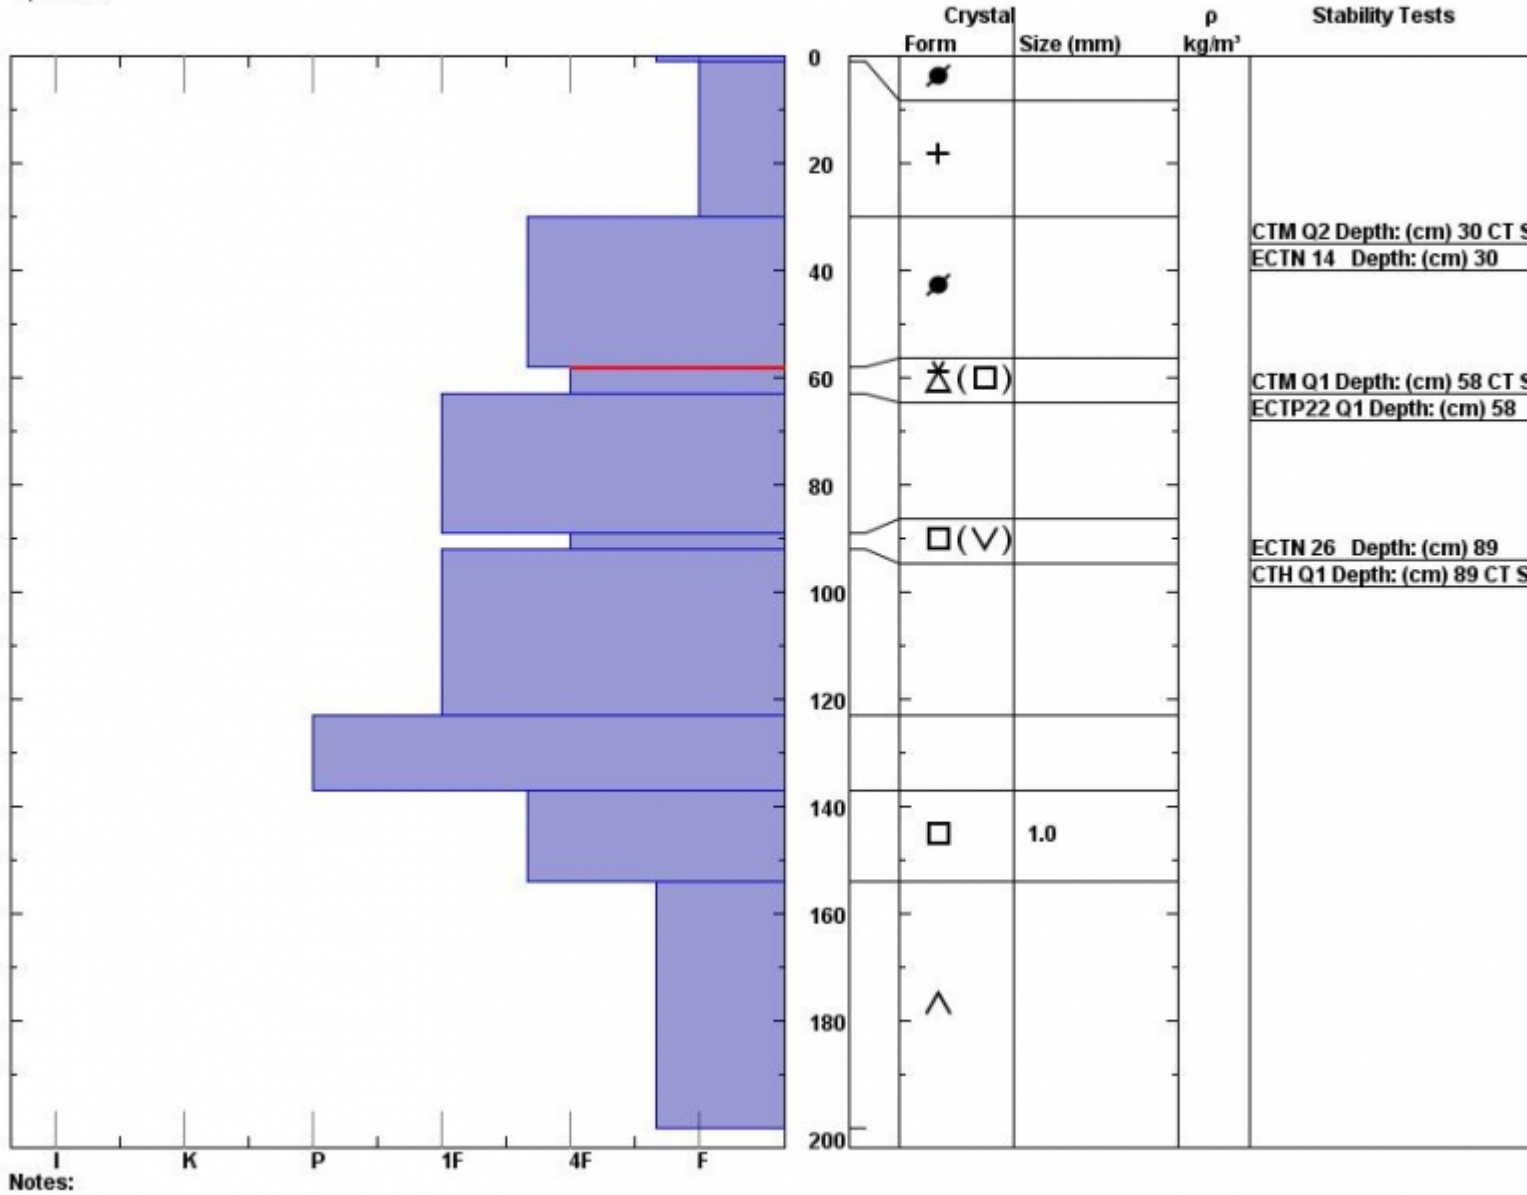

Snow Pit Profile
Ski Hill
Lionhead, MT
 Elevation (ft) **8125**
 Aspect: **50**
 Specifics:

Observer: **John Barkhausen**
Fri Mar 02 22:05:00 MST 2012
 Co-ord: **44.70340 N 111.29716 W**
 Slope: **26**
 Wind loading:

Stability on similar slopes:
 Air Temperature: **C**
 Sky Cover: **Clear**
 Precipitation:
 Wind:

HS200

Stability Test Notes:

Layer notes

58-63: Pro

Advisory Region
 Lionhead Range
 Lionhead Range, 2012-03-02