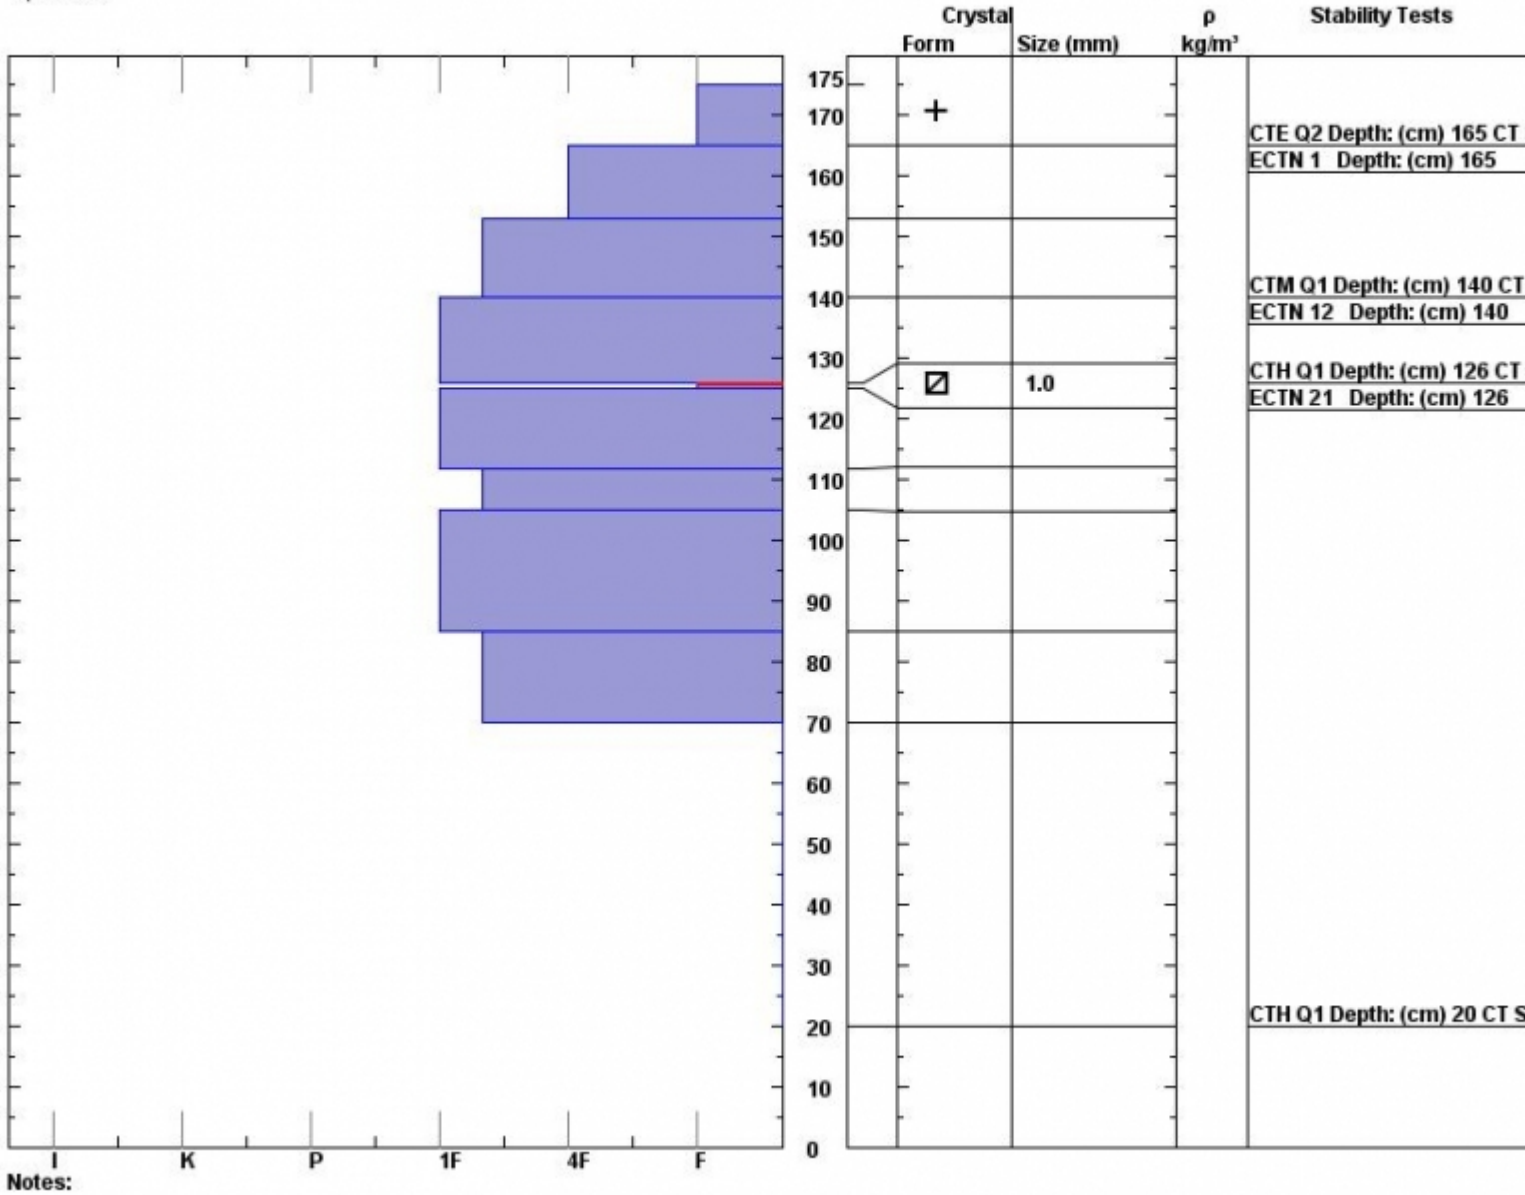

Snow Pit Profile  
**Middle Basin**  
**N. Madisons, MT**  
 Elevation (ft) **9213**  
 Aspect: **121**  
 Specifics:

Observer: **John Barkhausen**  
**Thu Mar 01 12:35:00 MST 2012**  
 Co-ord: **45.32719 N 111.38108 W**  
 Slope: **22**  
 Wind loading: **no**

Stability on similar slopes:  
 Air Temperature: **C**  
 Sky Cover: **sky 8/8 covered**  
 Precipitation: **Snow - 1 cm/hr**  
 Wind: **Calm**

**HS175** Layer note  
 Stability Test Notes: **125-126: F**