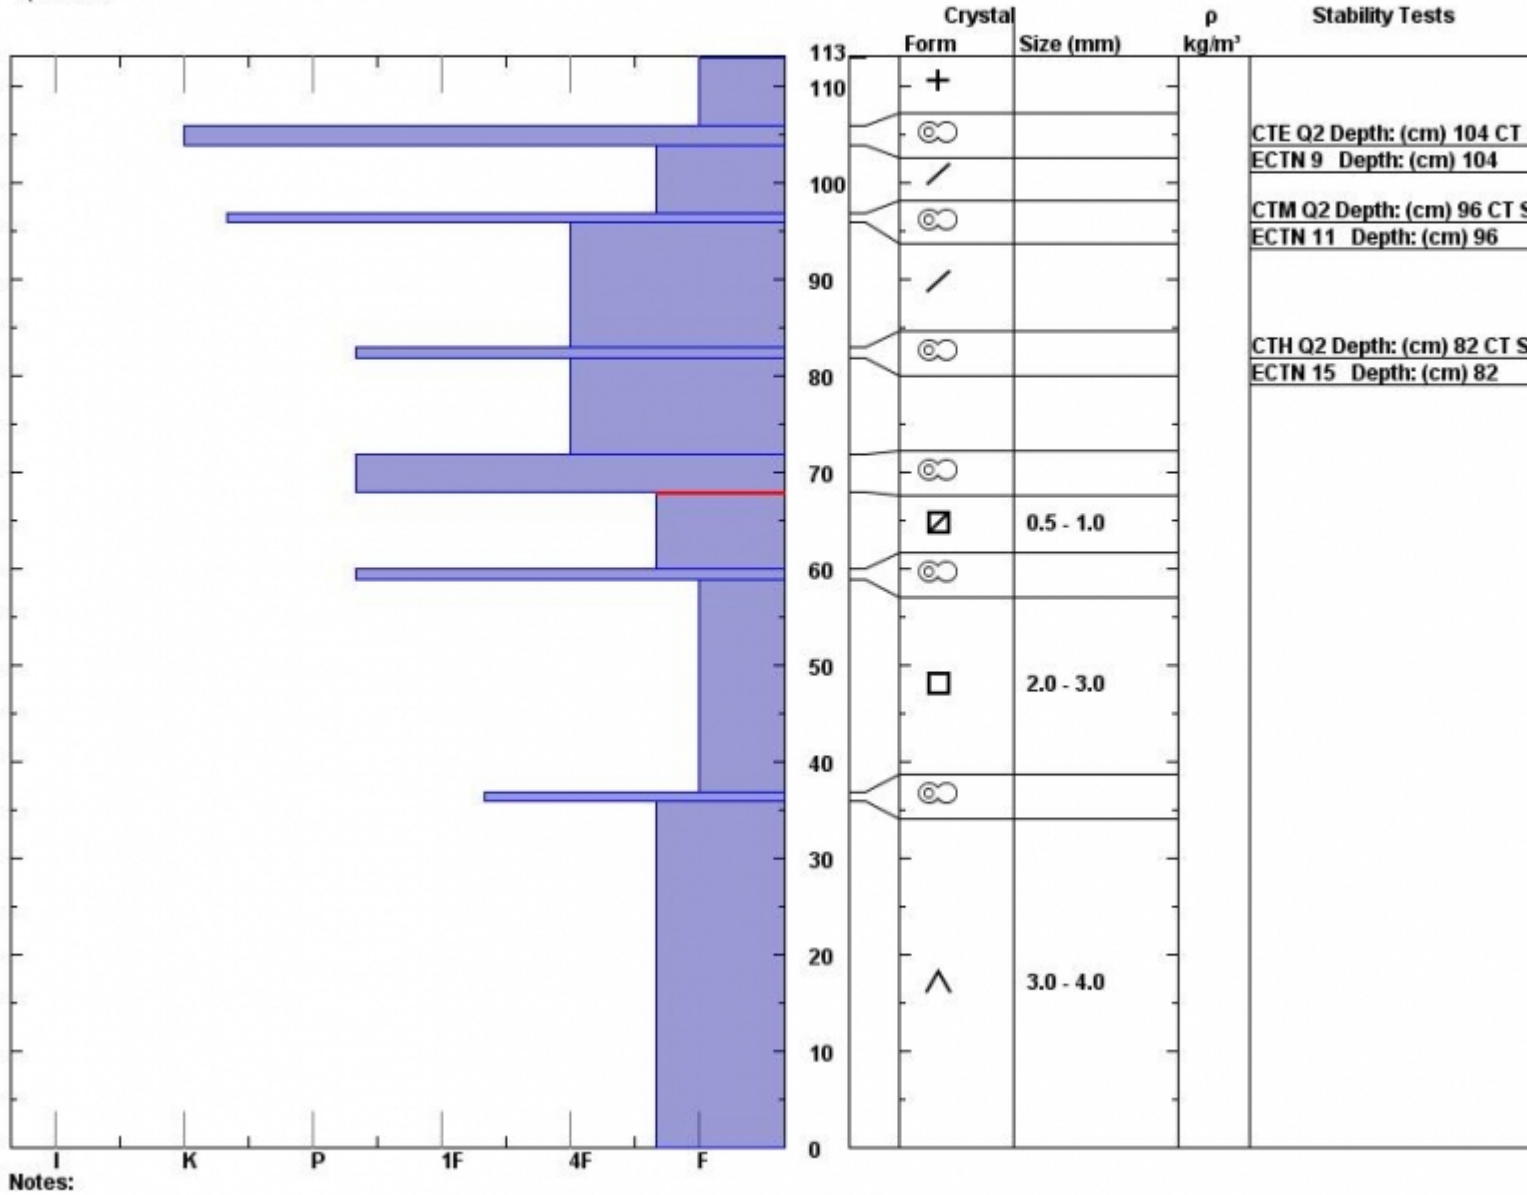

Snow Pit Profile
Tyler's Slope
N. Madisons, MT
 Elevation (ft) **8925**
 Aspect: **210**
 Specifics:

Observer: **John Barkhausen**
Thu Mar 01 11:20:00 MST 2012
 Co-ord: **45.32354 N 111.38380 W**
 Slope: **31**
 Wind loading: **no**

Stability on similar slopes:
 Air Temperature: **C**
 Sky Cover: **sky 8/8 covered**
 Precipitation: **Snow - 1 cm/hr**
 Wind: **Calm**

HS113
 Stability Test Notes:

Layer notes:
60-68: Pro

Advisory Region
 Northern Madison
 Northern Madison, 2012-03-02